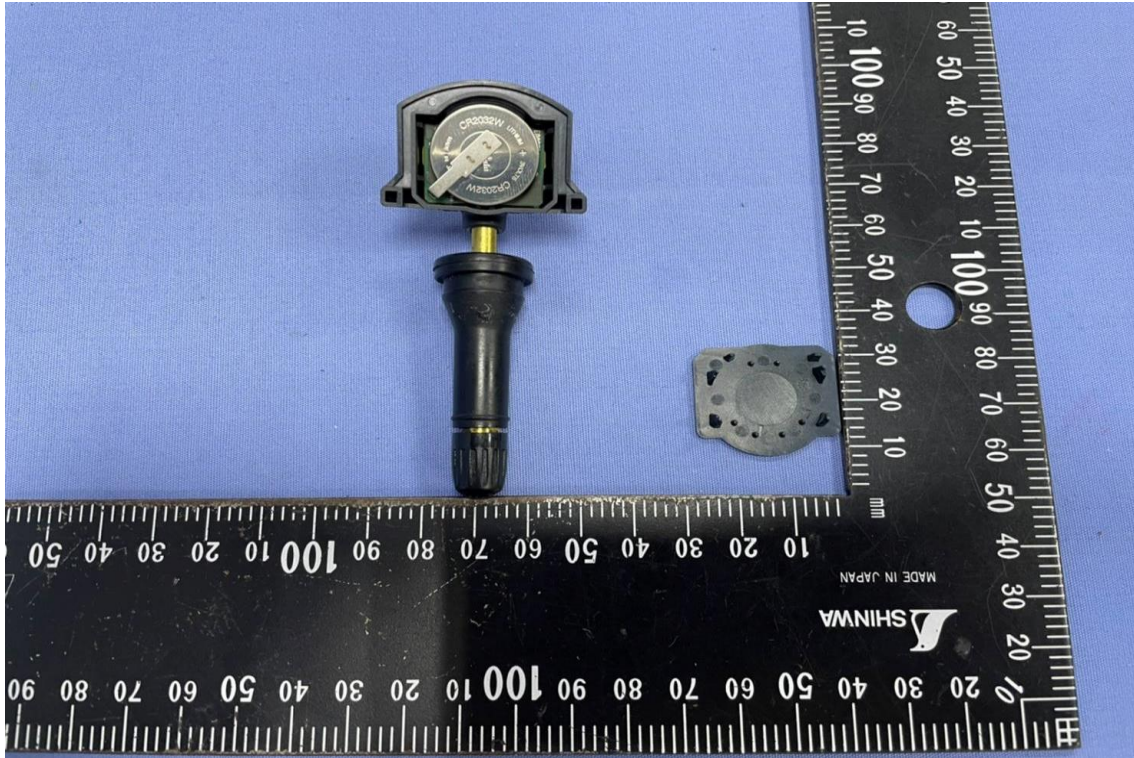

INTERNAL PHOTOGRAPHS OF EUT

Report No.: T210712W01

Ref. No.: T210406W05

Page: 6 / 10
Rev: 01

Battery

Antenna

Crystal

Module & Crystal