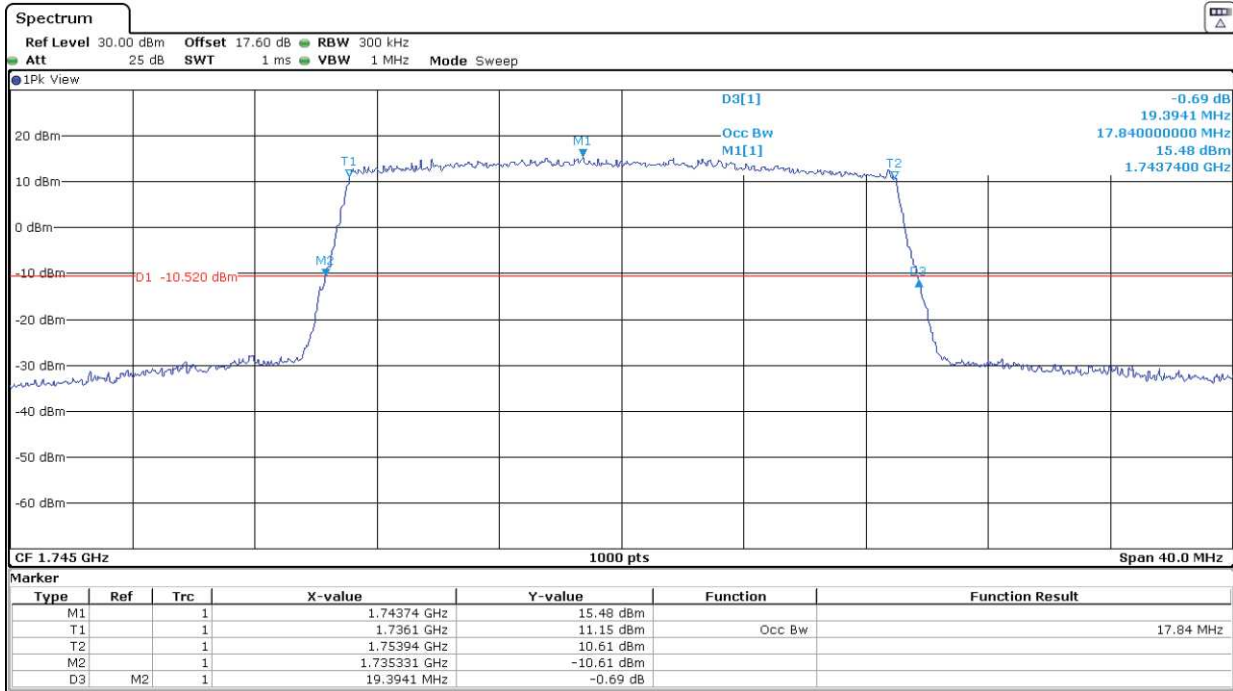

Highest Channel:

LTE Band 4. BW = 5 MHz. 16QAM

Lowest Channel:

Middle Channel:

Highest Channel:

LTE Band 4. BW = 10 MHz. QPSK

Lowest Channel:

Middle Channel:

Highest Channel:

LTE Band 4. BW = 10 MHz. 16QAM

Lowest Channel:

Middle Channel:

Highest Channel:

LTE Band 4. BW = 15 MHz. QPSK

Lowest Channel:

Middle Channel:

Highest Channel:

LTE Band 4. BW = 15 MHz. 16QAM

Lowest Channel:

Middle Channel:

Highest Channel:

LTE Band 4. BW = 20 MHz. QPSK

Lowest Channel:

Middle Channel:

Highest Channel:

LTE Band 4. BW = 20 MHz. 16QAM

Lowest Channel:

Middle Channel:

Highest Channel: