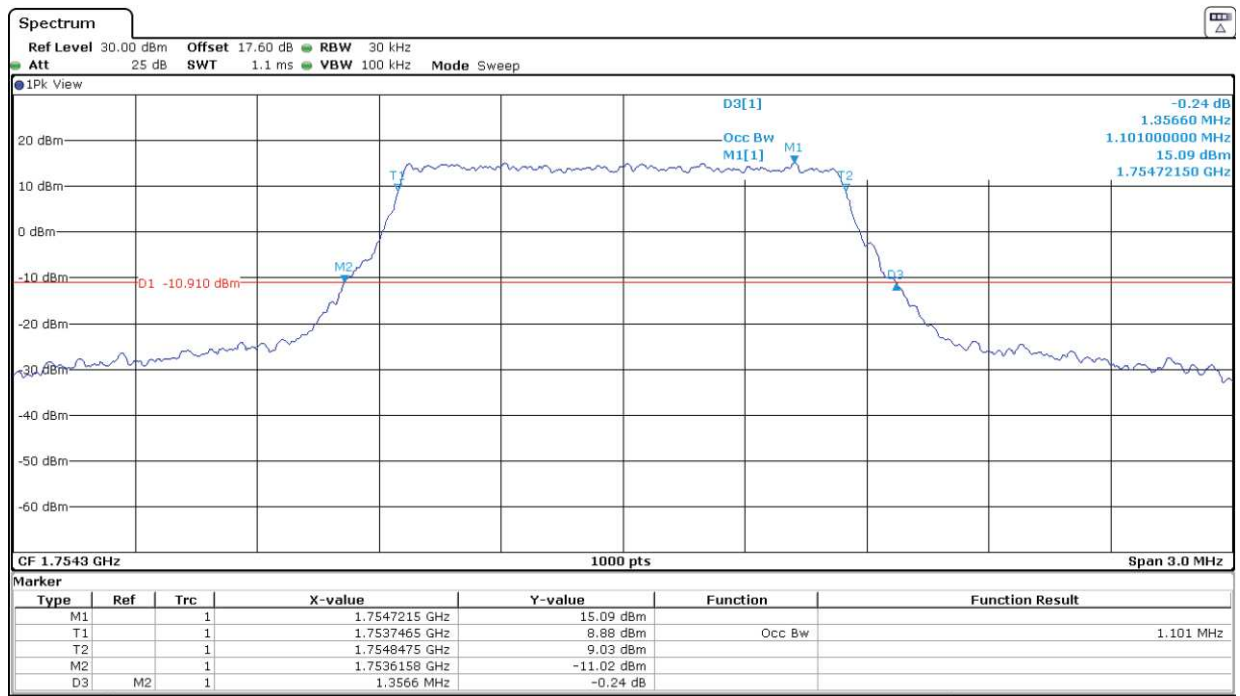

Highest Channel:

3G Band IV. HSUPA.

Lowest Channel:

Middle Channel:

Highest Channel:

LTE Band 4. BW = 1.4 MHz. QPSK

Lowest Channel:

Middle Channel:

Highest Channel:

LTE Band 4. BW = 1.4 MHz. 16QAM

Lowest Channel:

Middle Channel:

Highest Channel:

LTE Band 4. BW = 3 MHz. QPSK

Lowest Channel:

Middle Channel:

Highest Channel:

LTE Band 4. BW = 3 MHz. 16QAM

Lowest Channel:

Middle Channel:

Highest Channel:

LTE Band 4. BW = 5 MHz. QPSK

Lowest Channel:

Middle Channel:

Highest Channel:

LTE Band 4. BW = 5 MHz. 16QAM

Lowest Channel:

Middle Channel:

Highest Channel:

LTE Band 4. BW = 10 MHz. QPSK

Lowest Channel:

Middle Channel: