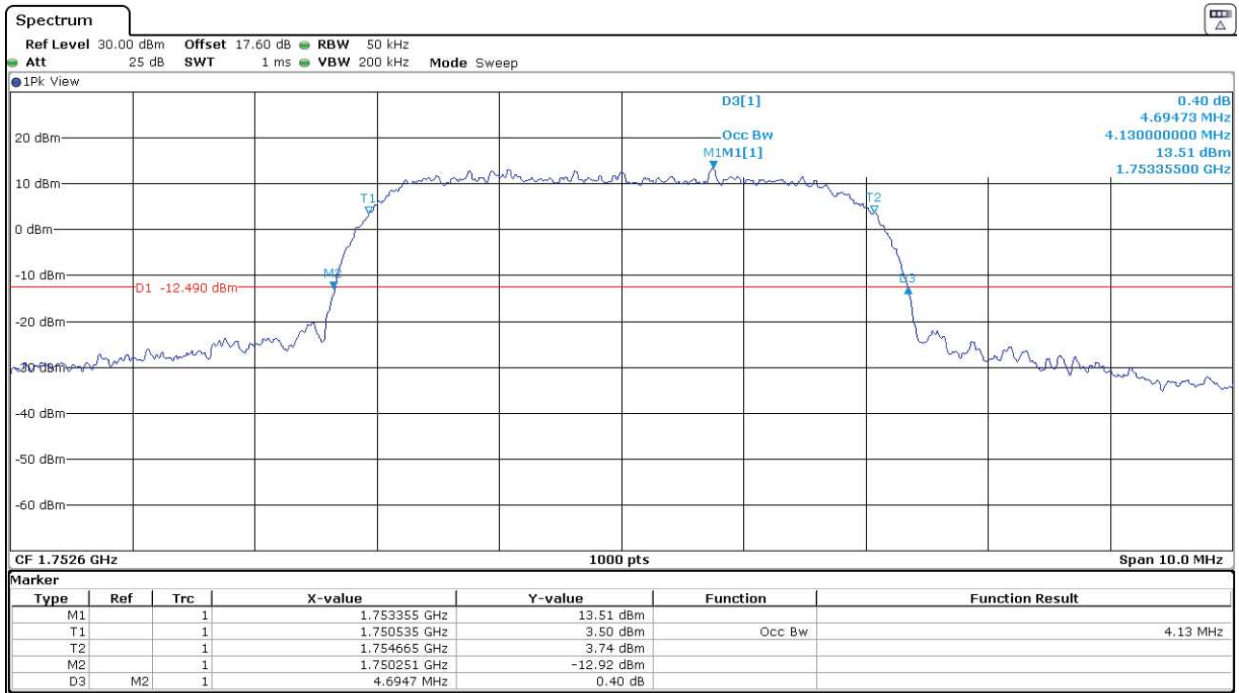

Highest Channel:

3G Band IV. HSUPA.

Lowest Channel:

Middle Channel:

Highest Channel:

LTE Band 4. BW = 1.4 MHz. QPSK

Lowest Channel:

Middle Channel:

Highest Channel:

LTE Band 4. BW = 1.4 MHz. 16QAM

Lowest Channel:

Middle Channel:

Highest Channel:

LTE Band 4. BW = 3 MHz. QPSK

Lowest Channel:

Middle Channel:

Highest Channel:

LTE Band 4. BW = 3 MHz. 16QAM

Lowest Channel:

Middle Channel:

Highest Channel:

LTE Band 4. BW = 5 MHz. QPSK

Lowest Channel:

Middle Channel:

Highest Channel:

LTE Band 4. BW = 5 MHz. 16QAM

Lowest Channel:

Middle Channel:

Highest Channel:

LTE Band 4. BW = 10 MHz. QPSK

Lowest Channel:

Middle Channel: