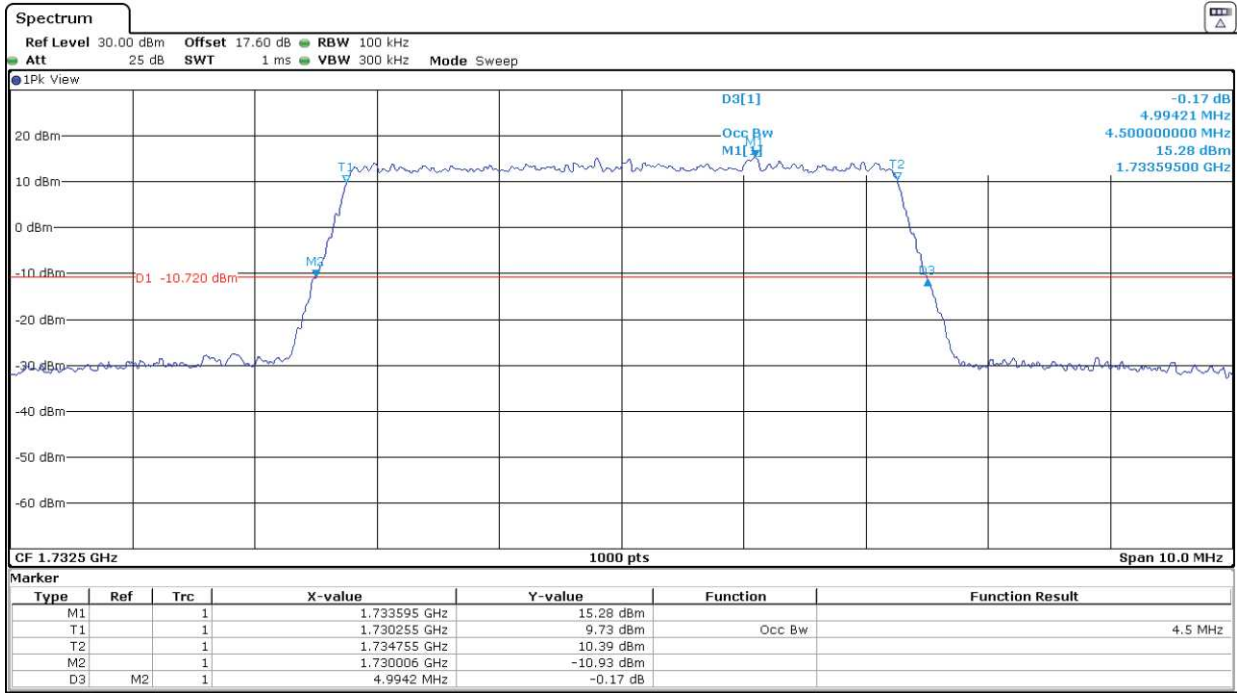

Highest Channel:

LTE Band 4. BW = 3 MHz. 16QAM

Lowest Channel:

Middle Channel:

Highest Channel:

LTE Band 4. BW = 5 MHz. QPSK

Lowest Channel:

Middle Channel:

Highest Channel:

LTE Band 4. BW = 5 MHz. 16QAM

Lowest Channel:

Middle Channel:

Highest Channel:

LTE Band 4. BW = 10 MHz. QPSK

Lowest Channel:

Middle Channel:

Highest Channel:

LTE Band 4. BW = 10 MHz. 16QAM

Lowest Channel:

Middle Channel:

Highest Channel:

LTE Band 4. BW = 15 MHz. QPSK

Lowest Channel:

Middle Channel:

Highest Channel:

LTE Band 4. BW = 15 MHz. 16QAM

Lowest Channel:

Middle Channel:

Highest Channel:

LTE Band 4. BW = 20 MHz. QPSK

Lowest Channel:

Middle Channel: