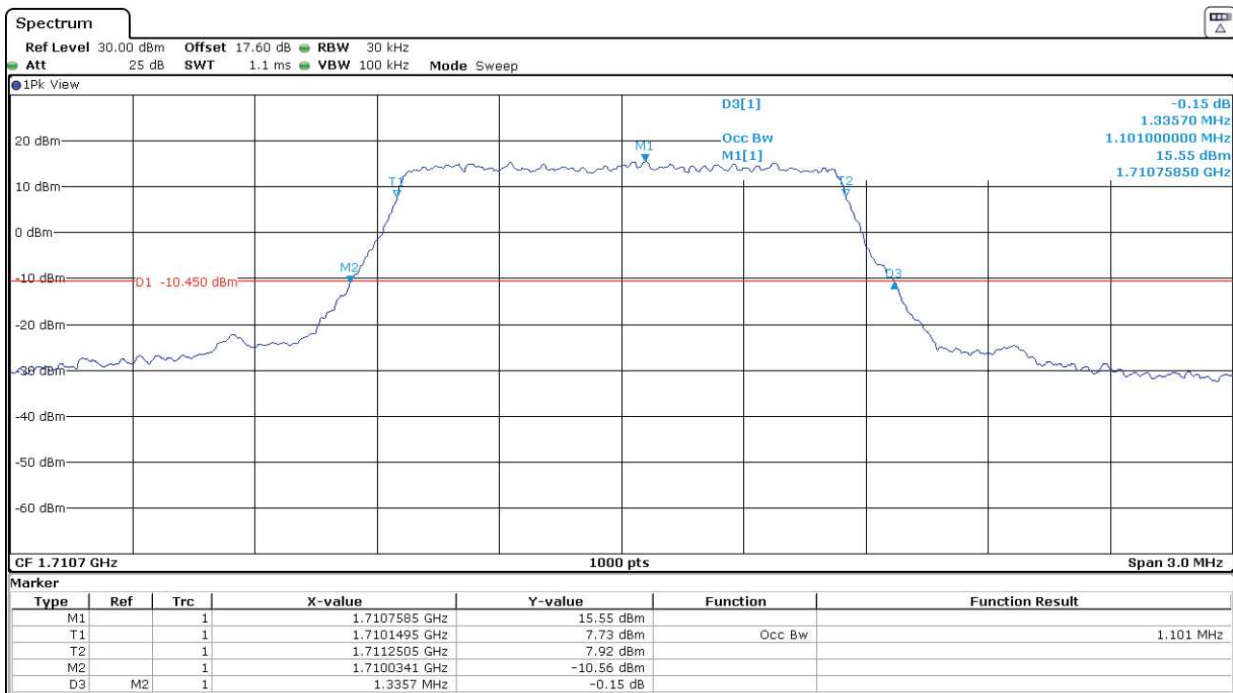

Highest Channel:

3G Band IV. HSUPA.

Lowest Channel:

Middle Channel:

Highest Channel:

LTE Band 4. BW = 1.4 MHz. QPSK

Lowest Channel:

Middle Channel:

Highest Channel:

LTE Band 4. BW = 1.4 MHz. 16QAM

Lowest Channel:

Middle Channel:

Highest Channel:

LTE Band 4. BW = 3 MHz. QPSK

Lowest Channel:

Middle Channel:

Highest Channel:

LTE Band 4. BW = 3 MHz. 16QAM

Lowest Channel:

Middle Channel:

Highest Channel:

LTE Band 4. BW = 5 MHz. QPSK

Lowest Channel:

Middle Channel:

Highest Channel:

LTE Band 4. BW = 5 MHz. 16QAM

Lowest Channel:

Middle Channel:

Highest Channel:

LTE Band 4. BW = 10 MHz. QPSK

Lowest Channel:

Middle Channel: