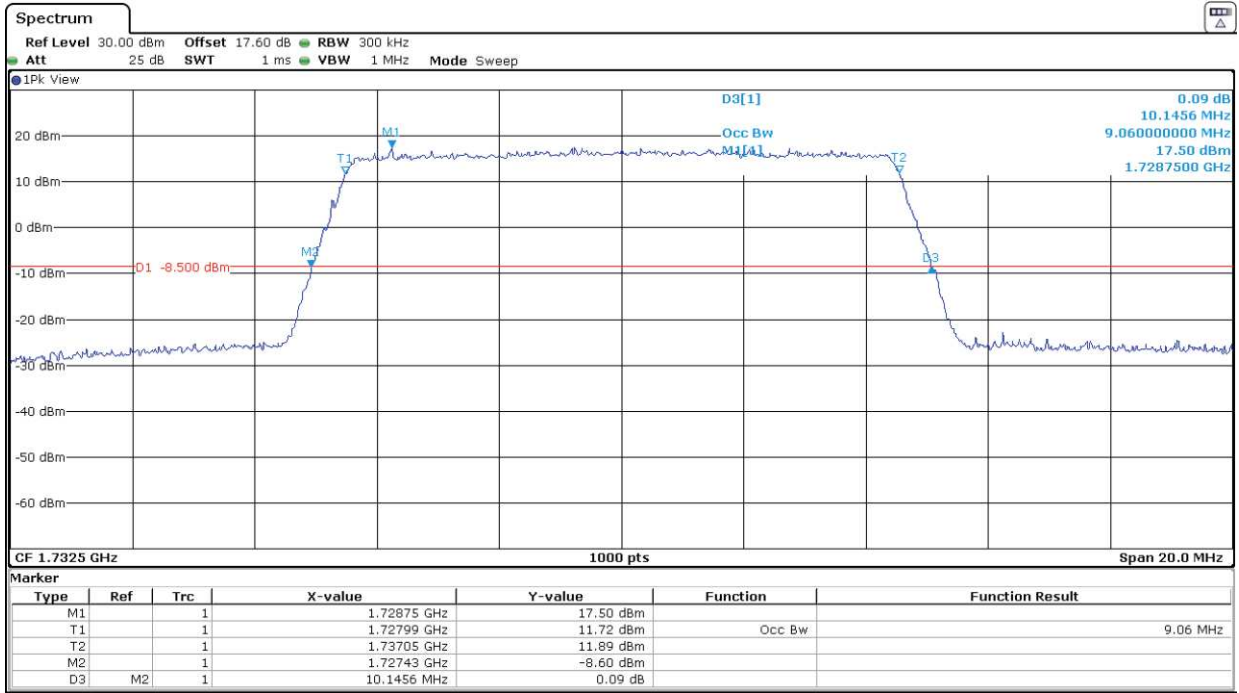

Highest Channel:

LTE Band 4. BW = 5 MHz. 16QAM

Lowest Channel:

Middle Channel:

Highest Channel:

LTE Band 4. BW = 10 MHz. QPSK

Lowest Channel:

Middle Channel:

Highest Channel:

LTE Band 4. BW = 10 MHz. 16QAM

Lowest Channel:

Middle Channel:

Highest Channel:

LTE Band 4. BW = 15 MHz. QPSK

Lowest Channel:

Middle Channel:

Highest Channel:

LTE Band 4. BW = 15 MHz. 16QAM

Lowest Channel:

Middle Channel:

Highest Channel:

LTE Band 4. BW = 20 MHz. QPSK

Lowest Channel:

Middle Channel:

Highest Channel:

LTE Band 4. BW = 20 MHz. 16QAM

Lowest Channel:

Middle Channel:

Highest Channel: