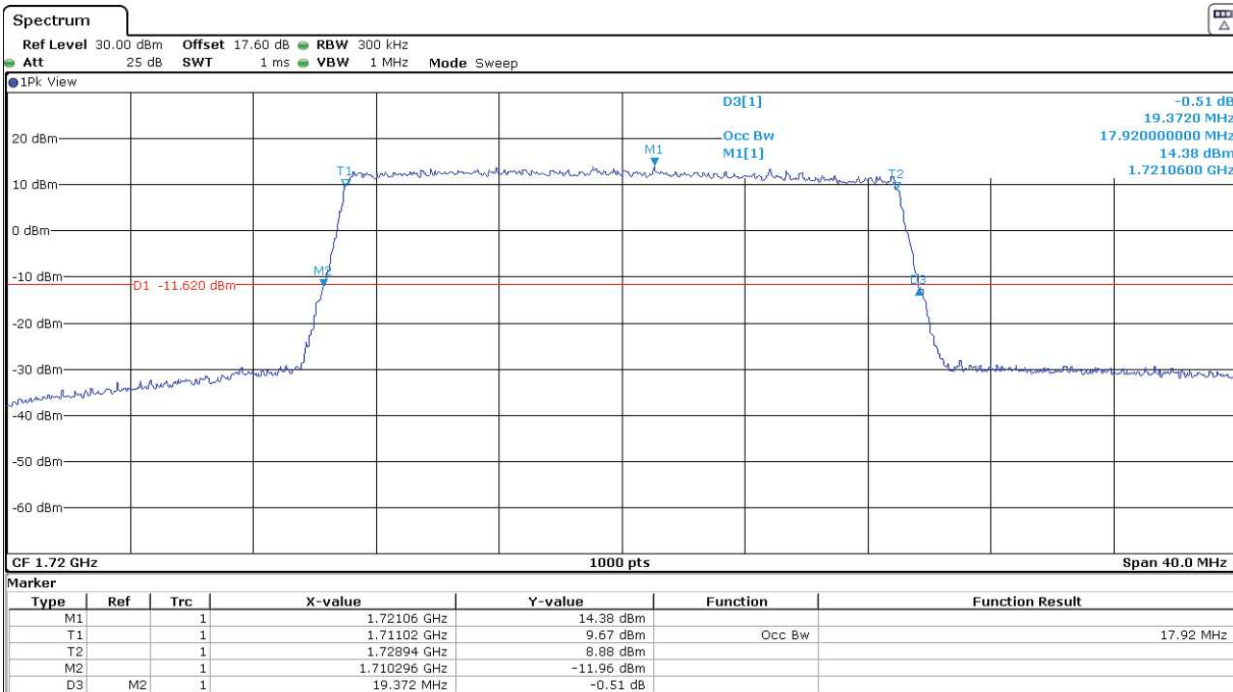

Highest Channel:

LTE Band 4. BW = 5 MHz. 16QAM

Lowest Channel:

Middle Channel:

Highest Channel:

LTE Band 4. BW = 10 MHz. QPSK

Lowest Channel:

Middle Channel:

Highest Channel:

LTE Band 4. BW = 10 MHz. 16QAM

Lowest Channel:

Middle Channel:

Highest Channel:

LTE Band 4. BW = 15 MHz. QPSK

Lowest Channel:

Middle Channel:

Highest Channel:

LTE Band 4. BW = 15 MHz. 16QAM

Lowest Channel:

Middle Channel:

Highest Channel:

LTE Band 4. BW = 20 MHz. QPSK

Lowest Channel:

Middle Channel:

Highest Channel:

LTE Band 4. BW = 20 MHz. 16QAM

Lowest Channel:

Middle Channel:

Highest Channel: