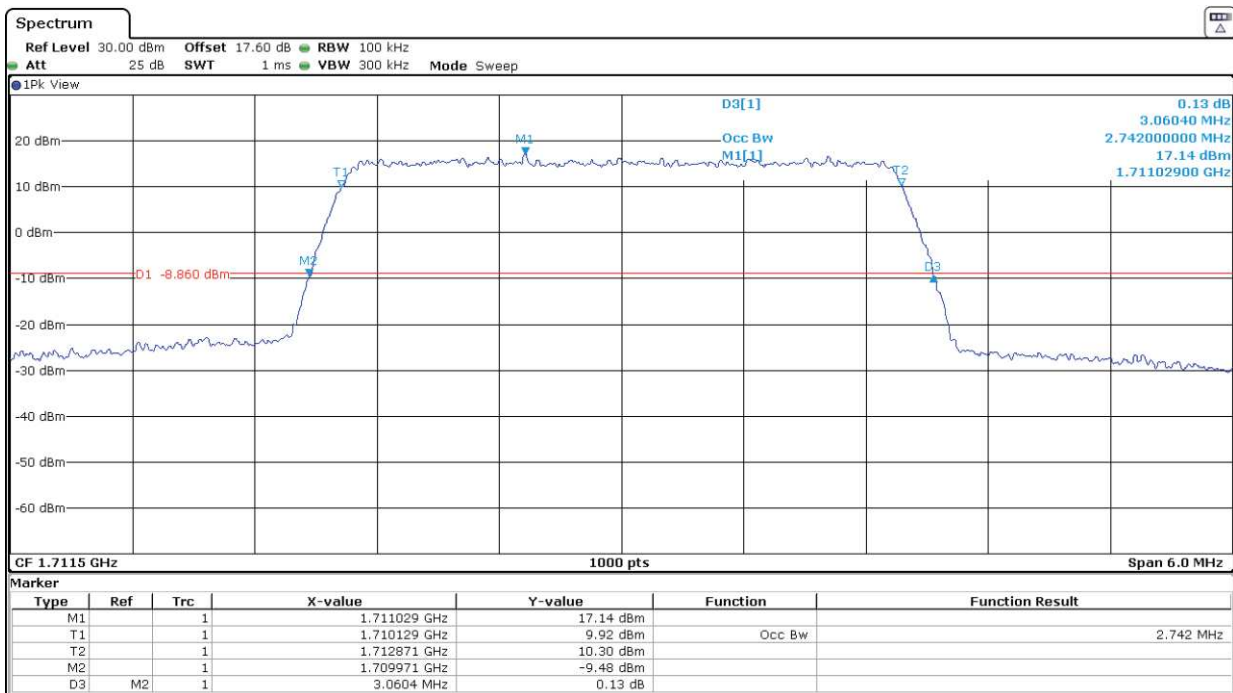

Highest Channel:

3G Band IV. HSUPA.

Lowest Channel:

Middle Channel:

Highest Channel:

LTE Band 4. BW = 1.4 MHz. QPSK

Lowest Channel:

Middle Channel:

Highest Channel:

LTE Band 4. BW = 1.4 MHz. 16QAM

Lowest Channel:

Middle Channel:

Highest Channel:

LTE Band 4. BW = 3 MHz. QPSK

Lowest Channel:

Middle Channel:

Highest Channel:

LTE Band 4. BW = 3 MHz. 16QAM

Lowest Channel:

Middle Channel:

Highest Channel:

LTE Band 4. BW = 5 MHz. QPSK

Lowest Channel:

Middle Channel:

Highest Channel:

LTE Band 4. BW = 5 MHz. 16QAM

Lowest Channel:

Middle Channel:

Highest Channel:

LTE Band 4. BW = 10 MHz. QPSK

Lowest Channel:

Middle Channel: