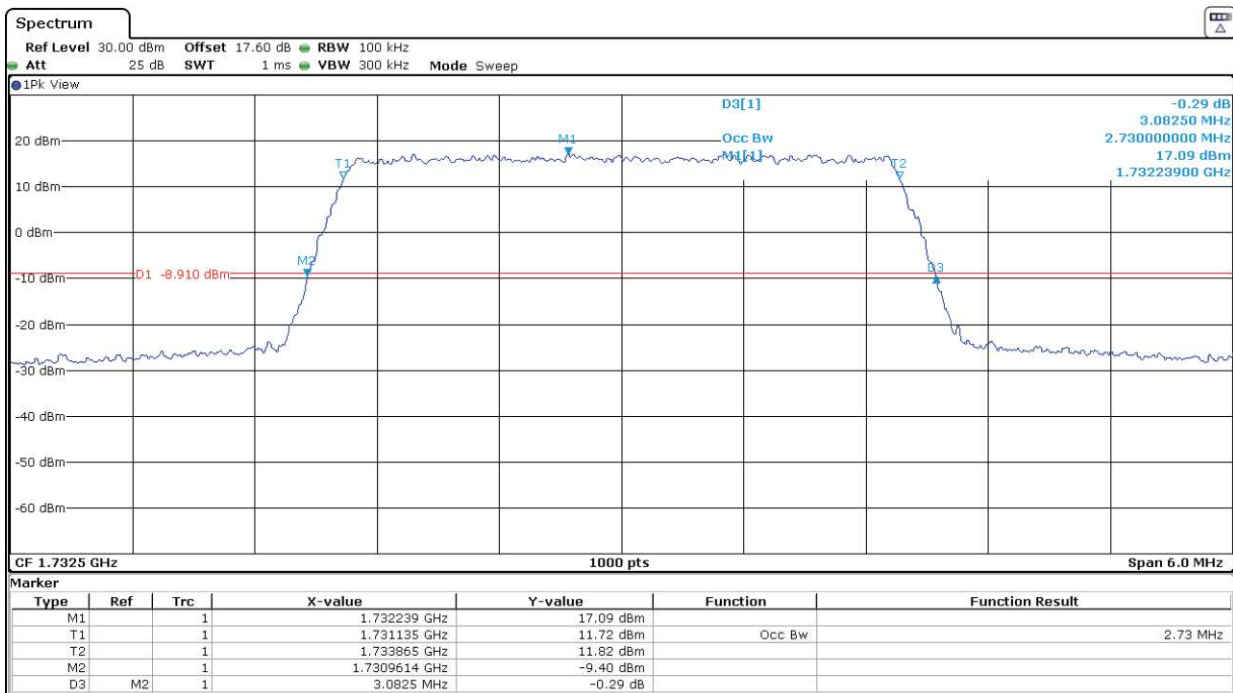

Highest Channel:

3G Band IV. HSUPA.

Lowest Channel:

Middle Channel:

Highest Channel:

LTE Band 4. BW = 1.4 MHz. QPSK

Lowest Channel:

Middle Channel:

Highest Channel:

LTE Band 4. BW = 1.4 MHz. 16QAM

Lowest Channel:

Middle Channel:

Highest Channel:

LTE Band 4. BW = 3 MHz. QPSK

Lowest Channel:

Middle Channel:

Highest Channel:

LTE Band 4. BW = 3 MHz. 16QAM

Lowest Channel:

Middle Channel:

Highest Channel:

LTE Band 4. BW = 5 MHz. QPSK

Lowest Channel:

Middle Channel:

Highest Channel:

LTE Band 4. BW = 5 MHz. 16QAM

Lowest Channel:

Middle Channel:

Highest Channel:

LTE Band 4. BW = 10 MHz. QPSK

Lowest Channel:

Middle Channel: