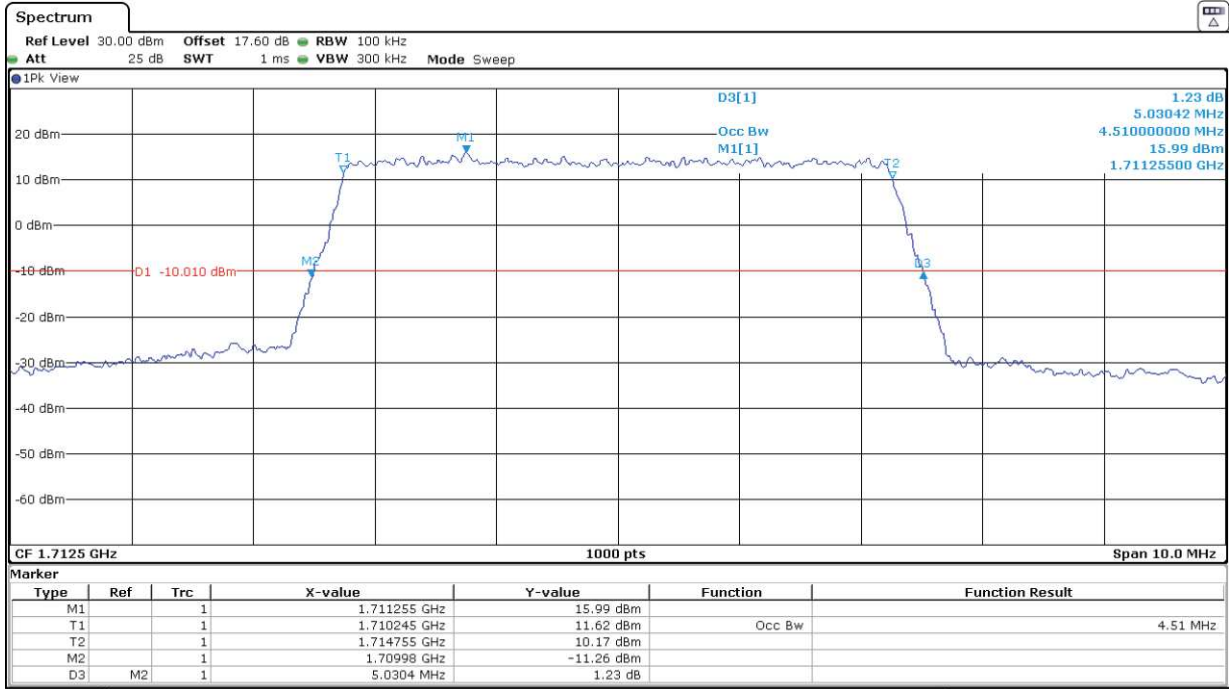

Highest Channel:

LTE Band 4. BW = 1.4 MHz. 16QAM

Lowest Channel:

Middle Channel:

Highest Channel:

LTE Band 4. BW = 3 MHz. QPSK

Lowest Channel:

Middle Channel:

Highest Channel:

LTE Band 4. BW = 3 MHz. 16QAM

Lowest Channel:

Middle Channel:

Highest Channel:

LTE Band 4. BW = 5 MHz. QPSK

Lowest Channel:

Middle Channel:

Highest Channel:

LTE Band 4. BW = 5 MHz. 16QAM

Lowest Channel:

Middle Channel:

Highest Channel:

LTE Band 4. BW = 10 MHz. QPSK

Lowest Channel:

Middle Channel:

Highest Channel:

LTE Band 4. BW = 10 MHz. 16QAM

Lowest Channel:

Middle Channel:

Highest Channel:

LTE Band 4. BW = 15 MHz. QPSK

Lowest Channel:

Middle Channel: