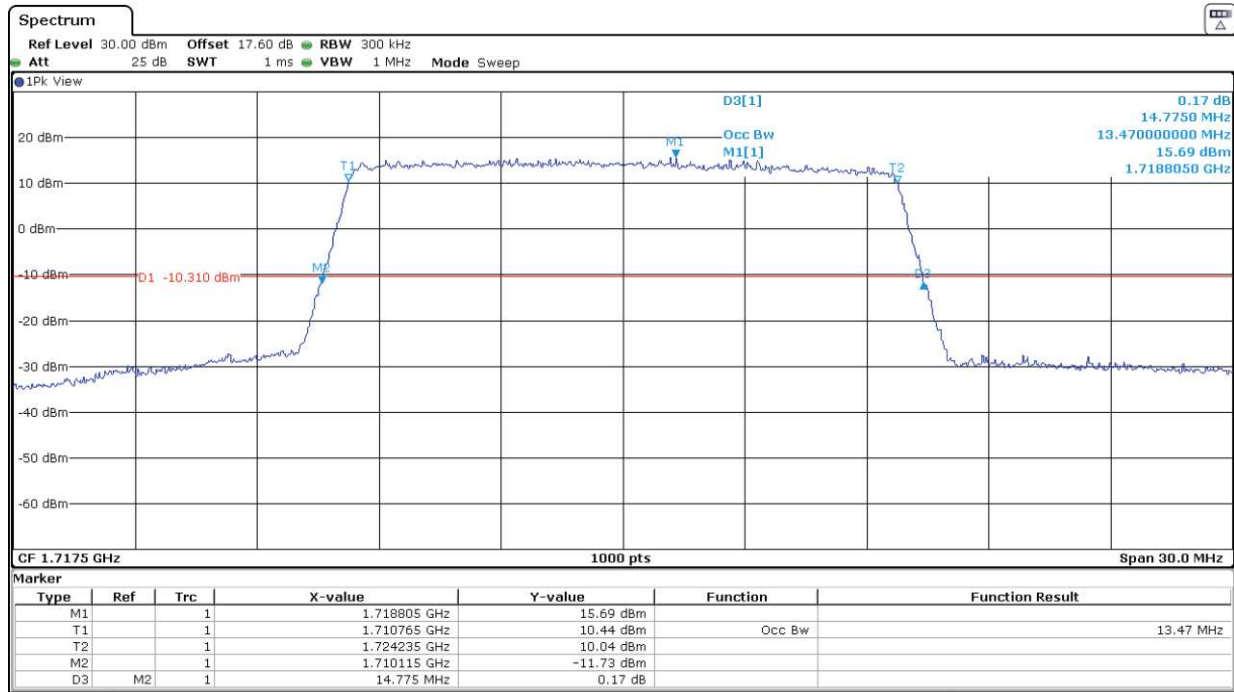

Highest Channel:

LTE Band 4. BW = 5 MHz. 16QAM

Lowest Channel:

Middle Channel:

Highest Channel:

LTE Band 4. BW = 10 MHz. QPSK

Lowest Channel:

Middle Channel:

Highest Channel:

LTE Band 4. BW = 10 MHz. 16QAM

Lowest Channel:

Middle Channel:

Highest Channel:

LTE Band 4. BW = 15 MHz. QPSK

Lowest Channel:

Middle Channel:

Highest Channel:

LTE Band 4. BW = 15 MHz. 16QAM

Lowest Channel:

Middle Channel:

Highest Channel:

LTE Band 4. BW = 20 MHz. QPSK

Lowest Channel:

Middle Channel:

Highest Channel:

LTE Band 4. BW = 20 MHz. 16QAM

Lowest Channel:

Middle Channel:

Highest Channel: