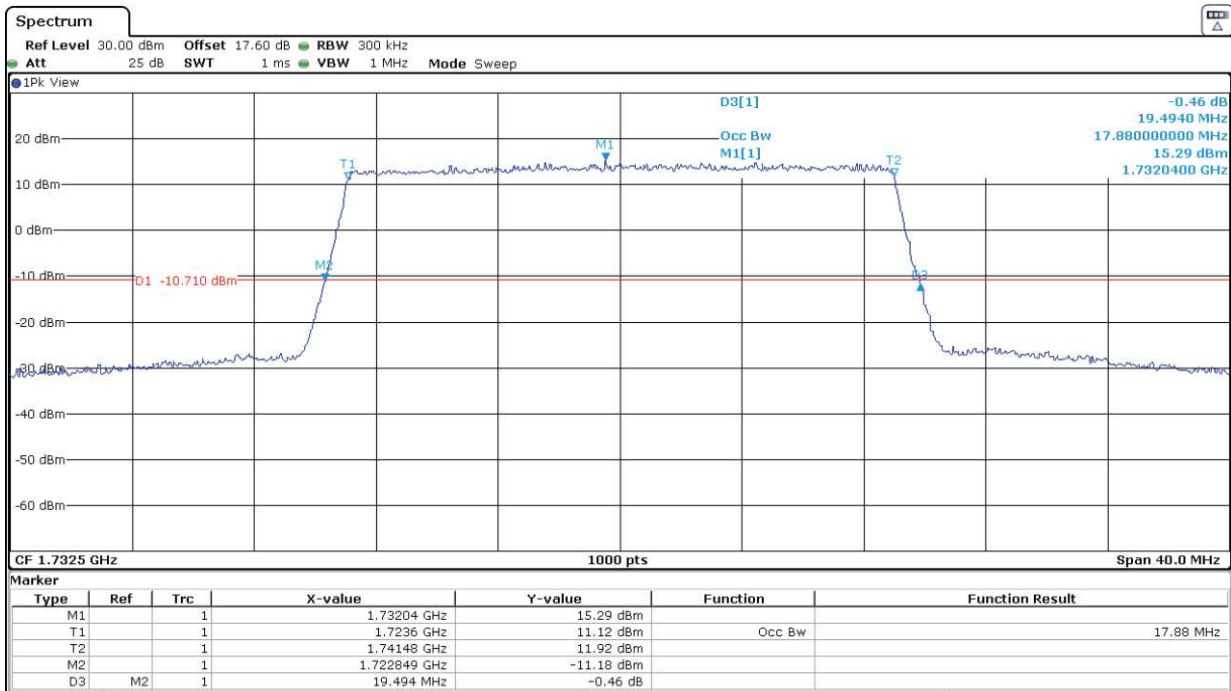

Highest Channel:

LTE Band 4. BW = 5 MHz. 16QAM

Lowest Channel:

Middle Channel:

Highest Channel:

LTE Band 4. BW = 10 MHz. QPSK

Lowest Channel:

Middle Channel:

Highest Channel:

LTE Band 4. BW = 10 MHz. 16QAM

Lowest Channel:

Middle Channel:

Highest Channel:

LTE Band 4. BW = 15 MHz. QPSK

Lowest Channel:

Middle Channel:

Highest Channel:

LTE Band 4. BW = 15 MHz. 16QAM

Lowest Channel:

Middle Channel:

Highest Channel:

LTE Band 4. BW = 20 MHz. QPSK

Lowest Channel:

Middle Channel:

Highest Channel:

LTE Band 4. BW = 20 MHz. 16QAM

Lowest Channel:

Middle Channel:

Highest Channel: