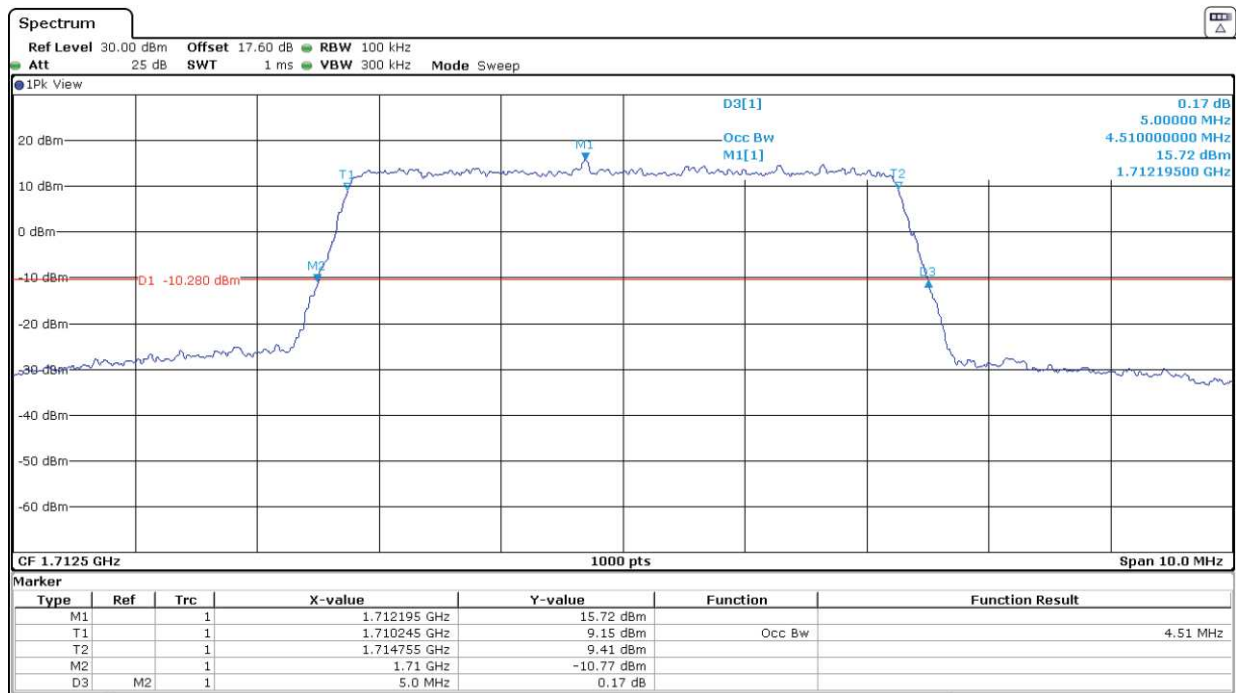

Highest Channel:

LTE Band 4. BW = 1.4 MHz. 16QAM

Lowest Channel:

Middle Channel:

Highest Channel:

LTE Band 4. BW = 3 MHz. QPSK

Lowest Channel:

Middle Channel:

Highest Channel:

LTE Band 4. BW = 3 MHz. 16QAM

Lowest Channel:

Middle Channel:

Highest Channel:

LTE Band 4. BW = 5 MHz. QPSK

Lowest Channel:

Middle Channel:

Highest Channel:

LTE Band 4. BW = 5 MHz. 16QAM

Lowest Channel:

Middle Channel:

Highest Channel:

LTE Band 4. BW = 10 MHz. QPSK

Lowest Channel:

Middle Channel:

Highest Channel:

LTE Band 4. BW = 10 MHz. 16QAM

Lowest Channel:

Middle Channel:

Highest Channel:

LTE Band 4. BW = 15 MHz. QPSK

Lowest Channel:

Middle Channel: