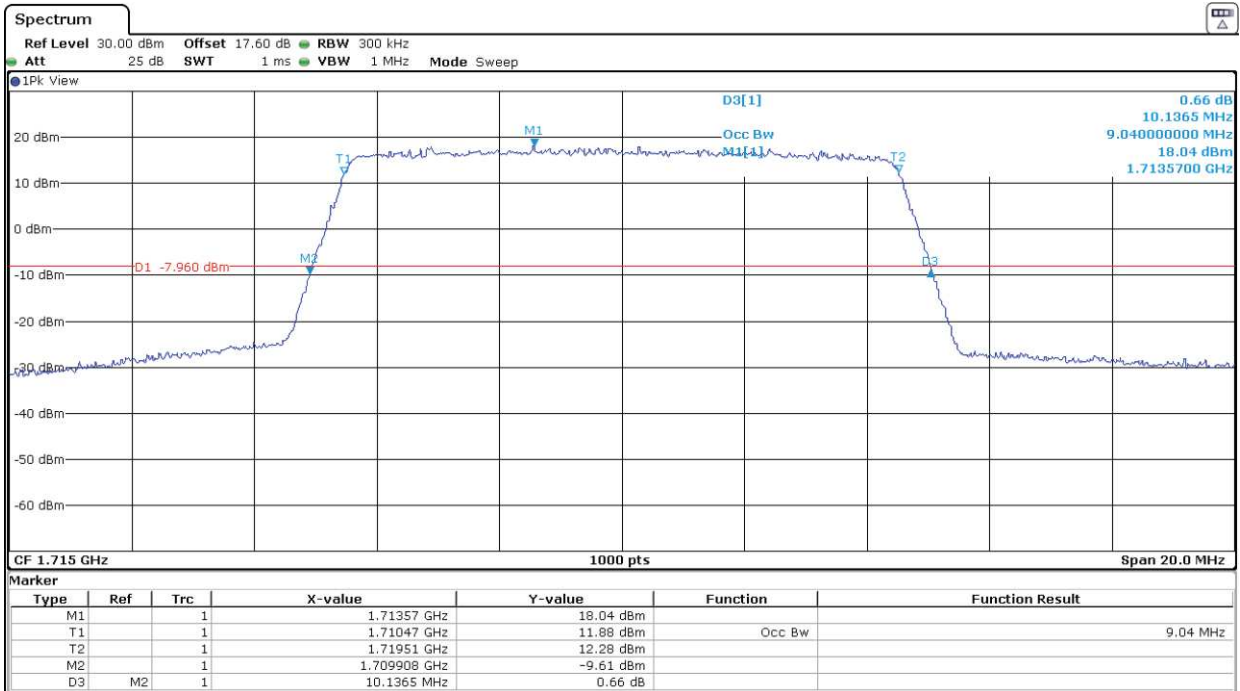

Highest Channel:

LTE Band 4. BW = 3 MHz. 16QAM

Lowest Channel:

Middle Channel:

Highest Channel:

LTE Band 4. BW = 5 MHz. QPSK

Lowest Channel:

Middle Channel:

Highest Channel:

LTE Band 4. BW = 5 MHz. 16QAM

Lowest Channel:

Middle Channel:

Highest Channel:

LTE Band 4. BW = 10 MHz. QPSK

Lowest Channel:

Middle Channel:

Highest Channel:

LTE Band 4. BW = 10 MHz. 16QAM

Lowest Channel:

Middle Channel:

Highest Channel:

LTE Band 4. BW = 15 MHz. QPSK

Lowest Channel:

Middle Channel:

Highest Channel:

LTE Band 4. BW = 15 MHz. 16QAM

Lowest Channel:

Middle Channel:

Highest Channel:

LTE Band 4. BW = 20 MHz. QPSK

Lowest Channel:

Middle Channel: