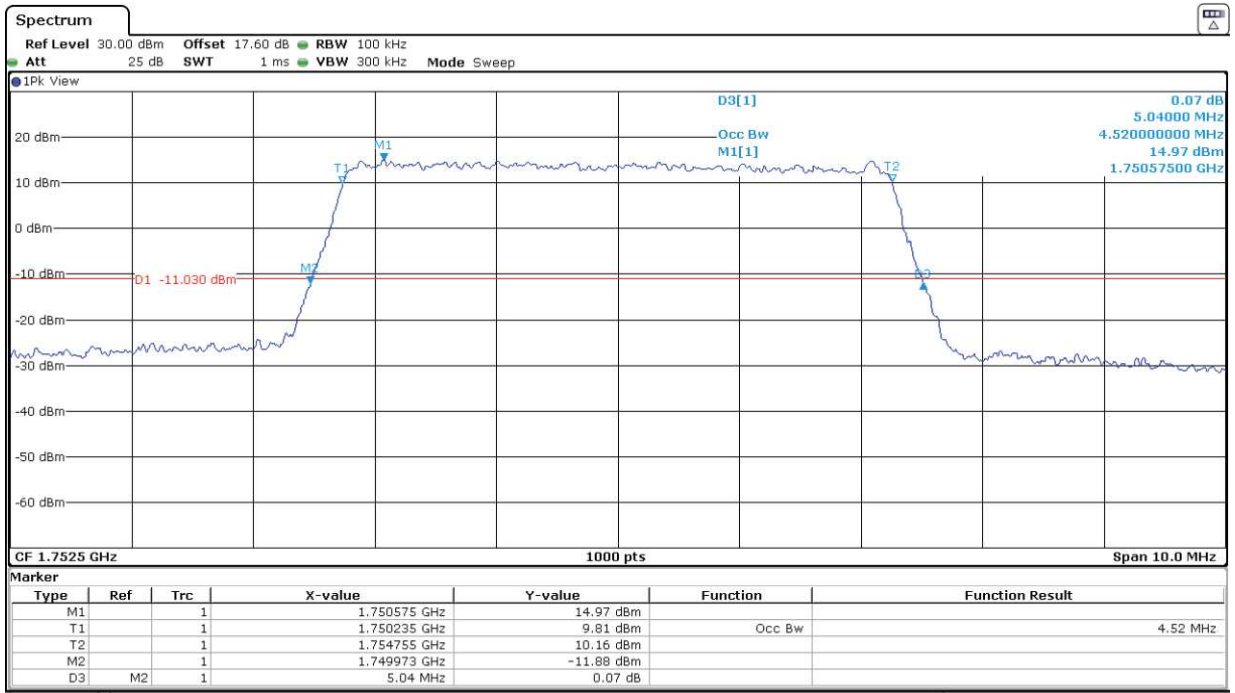

Highest Channel:

LTE Band 4. BW = 3 MHz. 16QAM

Lowest Channel:

Middle Channel:

Highest Channel:

LTE Band 4. BW = 5 MHz. QPSK

Lowest Channel:

Middle Channel:

Highest Channel:

LTE Band 4. BW = 5 MHz. 16QAM

Lowest Channel:

Middle Channel:

Highest Channel:

LTE Band 4. BW = 10 MHz. QPSK

Lowest Channel:

Middle Channel:

Highest Channel:

LTE Band 4. BW = 10 MHz. 16QAM

Lowest Channel:

Middle Channel:

Highest Channel:

LTE Band 4. BW = 15 MHz. QPSK

Lowest Channel:

Middle Channel:

Highest Channel:

LTE Band 4. BW = 15 MHz. 16QAM

Lowest Channel:

Middle Channel:

Highest Channel:

LTE Band 4. BW = 20 MHz. QPSK

Lowest Channel:

Middle Channel: