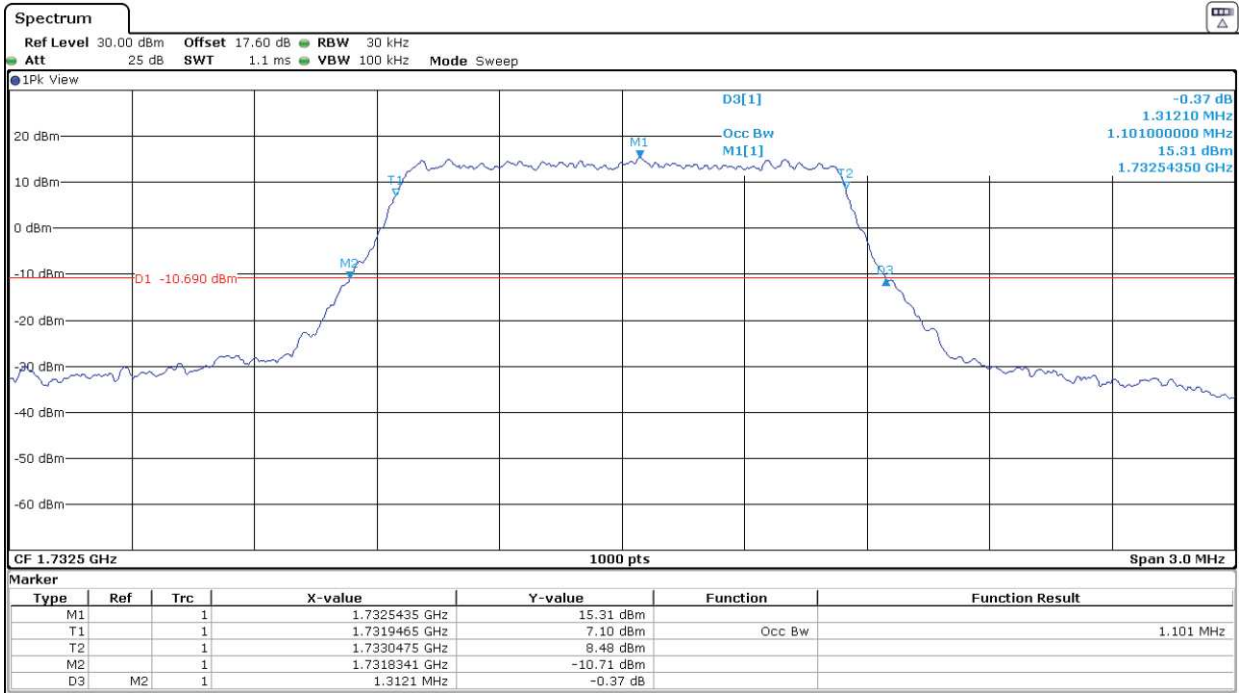

Highest Channel:

3G Band IV. HSUPA.

Lowest Channel:

Middle Channel:

Highest Channel:

LTE Band 4. BW = 1.4 MHz. QPSK

Lowest Channel:

Middle Channel:

Highest Channel:

LTE Band 4. BW = 1.4 MHz. 16QAM

Lowest Channel:

Middle Channel:

Highest Channel:

LTE Band 4. BW = 3 MHz. QPSK

Lowest Channel:

Middle Channel:

Highest Channel:

LTE Band 4. BW = 3 MHz. 16QAM

Lowest Channel:

Middle Channel:

Highest Channel:

LTE Band 4. BW = 5 MHz. QPSK

Lowest Channel:

Middle Channel:

Highest Channel:

LTE Band 4. BW = 5 MHz. 16QAM

Lowest Channel:

Middle Channel:

Highest Channel:

LTE Band 4. BW = 10 MHz. QPSK

Lowest Channel:

Middle Channel: