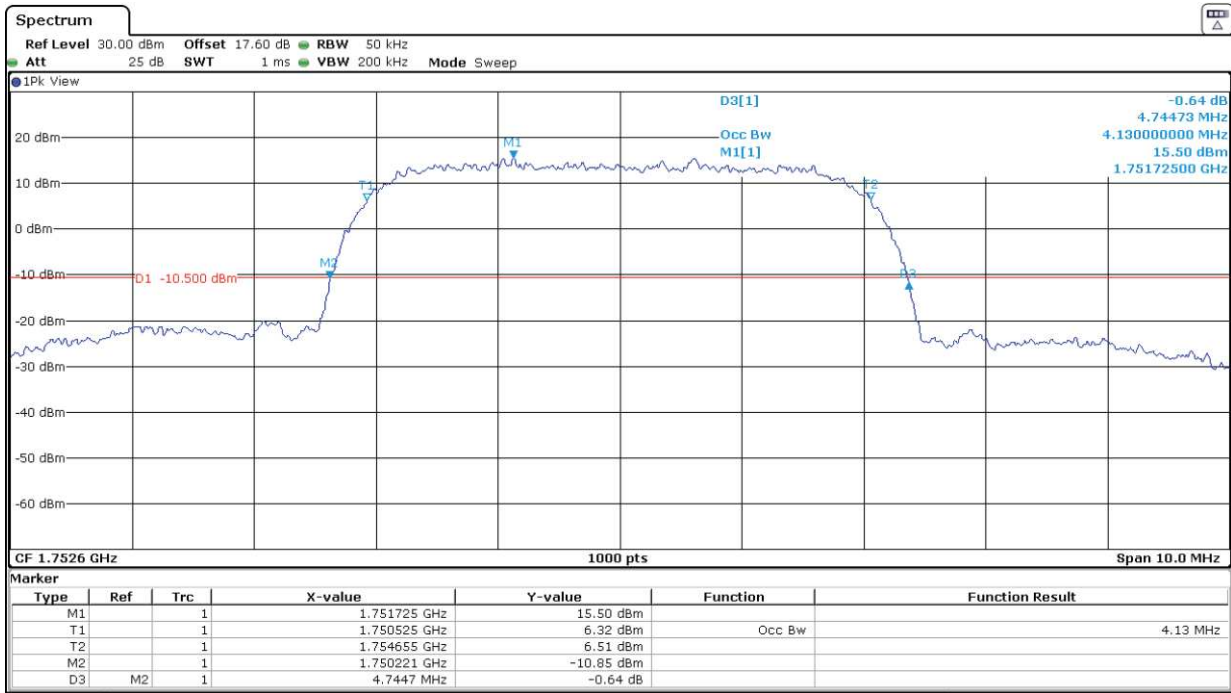

Highest Channel:

3G Band IV. HSUPA.

Lowest Channel:

Middle Channel:

Highest Channel:

LTE Band 4. BW = 1.4 MHz. QPSK

Lowest Channel:

Middle Channel:

Highest Channel:

LTE Band 4. BW = 1.4 MHz. 16QAM

Lowest Channel:

Middle Channel:

Highest Channel:

LTE Band 4. BW = 3 MHz. QPSK

Lowest Channel:

Middle Channel:

Highest Channel:

LTE Band 4. BW = 3 MHz. 16QAM

Lowest Channel:

Middle Channel:

Highest Channel:

LTE Band 4. BW = 5 MHz. QPSK

Lowest Channel:

Middle Channel:

Highest Channel:

LTE Band 4. BW = 5 MHz. 16QAM

Lowest Channel:

Middle Channel:

Highest Channel:

LTE Band 4. BW = 10 MHz. QPSK

Lowest Channel:

Middle Channel: