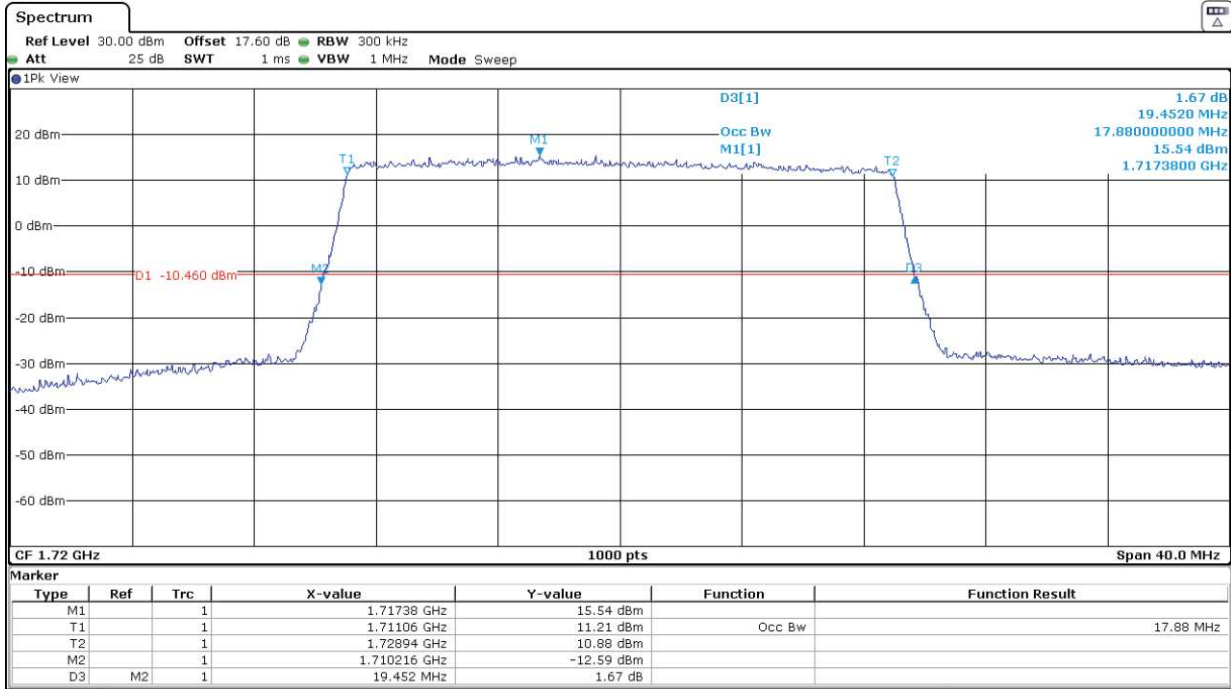

Highest Channel:

LTE Band 4. BW = 5 MHz. 16QAM

Lowest Channel:

Middle Channel:

Highest Channel:

LTE Band 4. BW = 10 MHz. QPSK

Lowest Channel:

Middle Channel:

Highest Channel:

LTE Band 4. BW = 10 MHz. 16QAM

Lowest Channel:

Middle Channel:

Highest Channel:

LTE Band 4. BW = 15 MHz. QPSK

Lowest Channel:

Middle Channel:

Highest Channel:

LTE Band 4. BW = 15 MHz. 16QAM

Lowest Channel:

Middle Channel:

Highest Channel:

LTE Band 4. BW = 20 MHz. QPSK

Lowest Channel:

Middle Channel:

Highest Channel:

LTE Band 4. BW = 20 MHz. 16QAM

Lowest Channel:

Middle Channel:

Highest Channel: