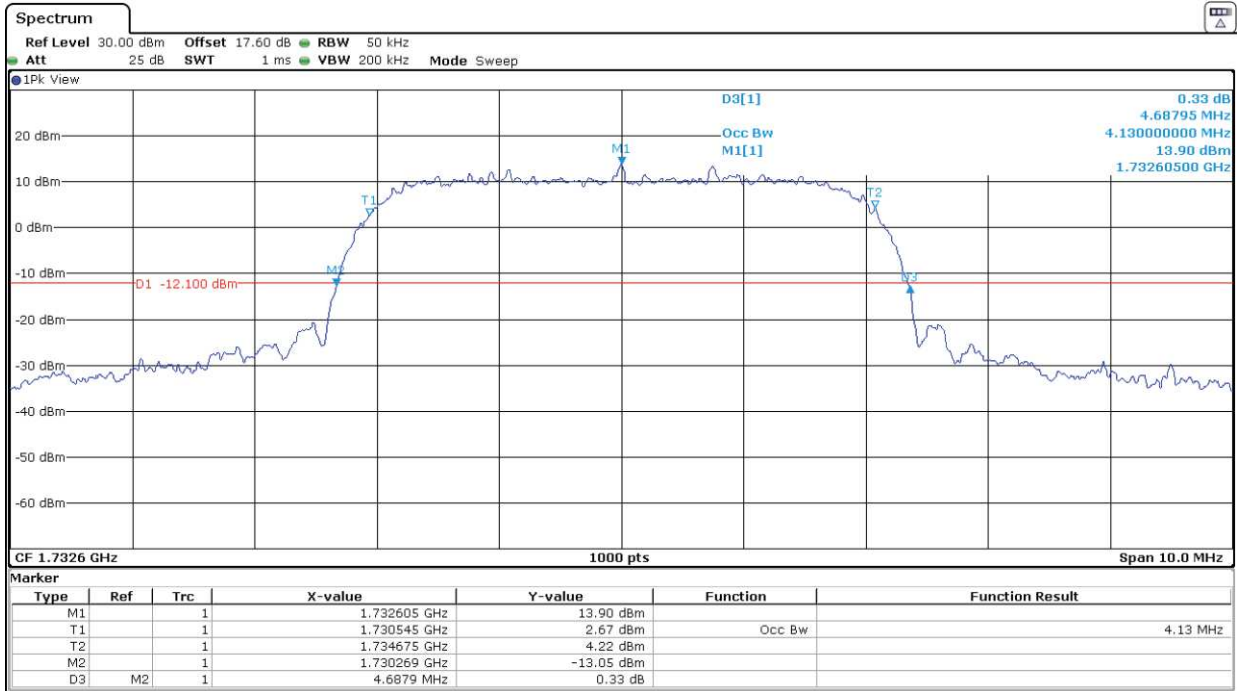

Highest Channel:

3G Band IV. HSUPA.

Lowest Channel:

Middle Channel:

Highest Channel:

LTE Band 4. BW = 1.4 MHz. QPSK

Lowest Channel:

Middle Channel:

Highest Channel:

LTE Band 4. BW = 1.4 MHz. 16QAM

Lowest Channel:

Middle Channel:

Highest Channel:

LTE Band 4. BW = 3 MHz. QPSK

Lowest Channel:

Middle Channel:

Highest Channel:

LTE Band 4. BW = 3 MHz. 16QAM

Lowest Channel:

Middle Channel:

Highest Channel:

LTE Band 4. BW = 5 MHz. QPSK

Lowest Channel:

Middle Channel:

Highest Channel:

LTE Band 4. BW = 5 MHz. 16QAM

Lowest Channel:

Middle Channel:

Highest Channel:

LTE Band 4. BW = 10 MHz. QPSK

Lowest Channel:

Middle Channel: