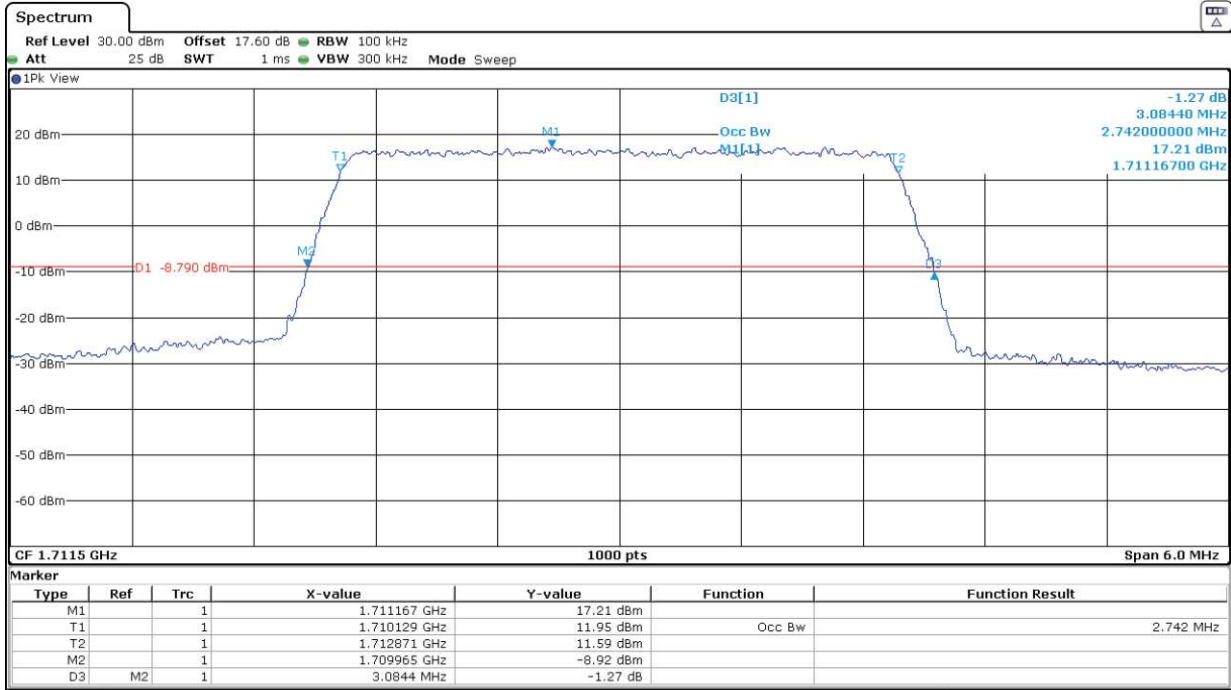

Highest Channel:

3G Band IV. HSUPA.

Lowest Channel:

Middle Channel:

Highest Channel:

LTE Band 4. BW = 1.4 MHz. QPSK

Lowest Channel:

Middle Channel:

Highest Channel:

LTE Band 4. BW = 1.4 MHz. 16QAM

Lowest Channel:

Middle Channel:

Highest Channel:

LTE Band 4. BW = 3 MHz. QPSK

Lowest Channel:

Middle Channel:

Highest Channel:

LTE Band 4. BW = 3 MHz. 16QAM

Lowest Channel:

Middle Channel:

Highest Channel:

LTE Band 4. BW = 5 MHz. QPSK

Lowest Channel:

Middle Channel:

Highest Channel:

LTE Band 4. BW = 5 MHz. 16QAM

Lowest Channel:

Middle Channel:

Highest Channel:

LTE Band 4. BW = 10 MHz. QPSK

Lowest Channel:

Middle Channel: