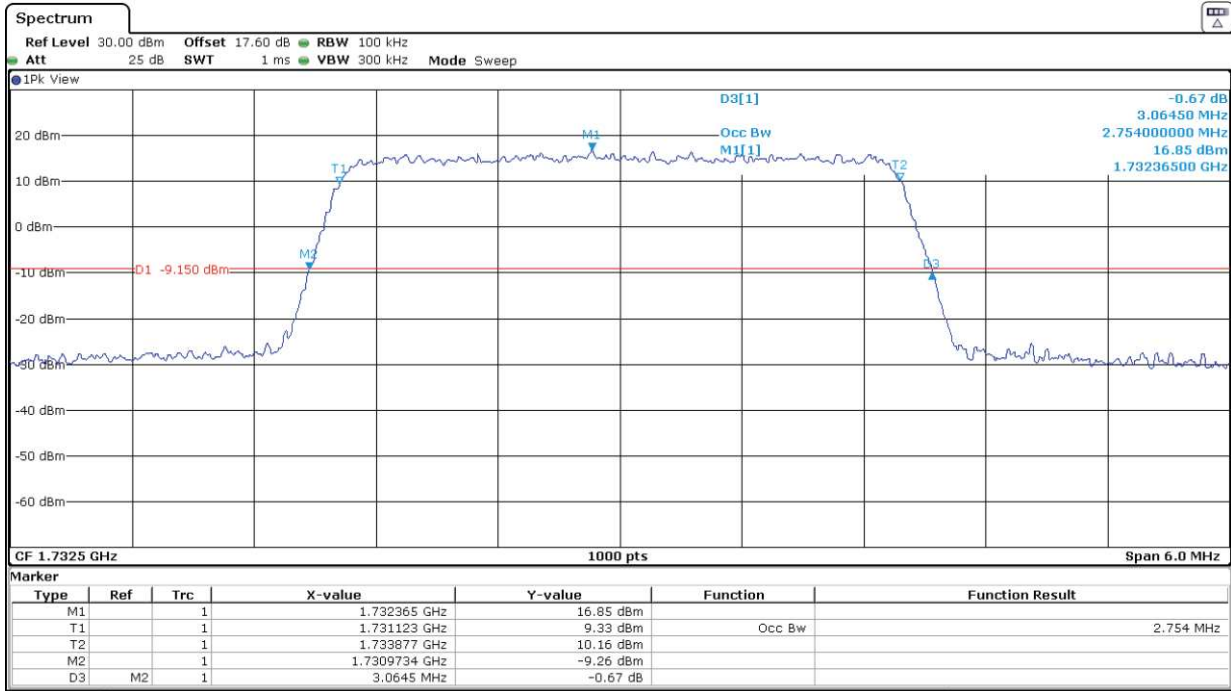

Highest Channel:

LTE Band 4. BW = 1.4 MHz. 16QAM

Lowest Channel:

Middle Channel:

Highest Channel:

LTE Band 4. BW = 3 MHz. QPSK

Lowest Channel:

Middle Channel:

Highest Channel:

LTE Band 4. BW = 3 MHz. 16QAM

Lowest Channel:

Middle Channel:

Highest Channel:

LTE Band 4. BW = 5 MHz. QPSK

Lowest Channel:

Middle Channel:

Highest Channel:

LTE Band 4. BW = 5 MHz. 16QAM

Lowest Channel:

Middle Channel:

Highest Channel:

LTE Band 4. BW = 10 MHz. QPSK

Lowest Channel:

Middle Channel:

Highest Channel:

LTE Band 4. BW = 10 MHz. 16QAM

Lowest Channel:

Middle Channel:

Highest Channel:

LTE Band 4. BW = 15 MHz. QPSK

Lowest Channel:

Middle Channel: