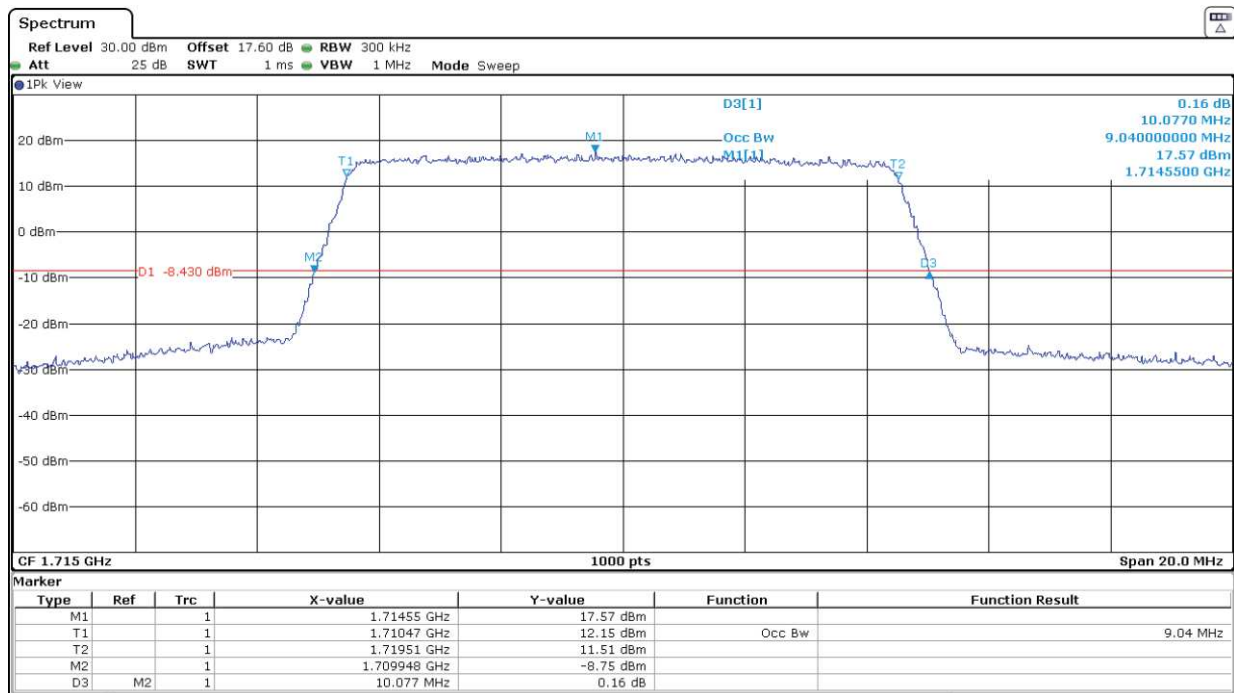

Highest Channel:

LTE Band 4. BW = 3 MHz. 16QAM

Lowest Channel:

Middle Channel:

Highest Channel:

LTE Band 4. BW = 5 MHz. QPSK

Lowest Channel:

Middle Channel:

Highest Channel:

LTE Band 4. BW = 5 MHz. 16QAM

Lowest Channel:

Middle Channel:

Highest Channel:

LTE Band 4. BW = 10 MHz. QPSK

Lowest Channel:

Middle Channel:

Highest Channel:

LTE Band 4. BW = 10 MHz. 16QAM

Lowest Channel:

Middle Channel:

Highest Channel:

LTE Band 4. BW = 15 MHz. QPSK

Lowest Channel:

Middle Channel:

Highest Channel:

LTE Band 4. BW = 15 MHz. 16QAM

Lowest Channel:

Middle Channel:

Highest Channel:

LTE Band 4. BW = 20 MHz. QPSK

Lowest Channel:

Middle Channel: