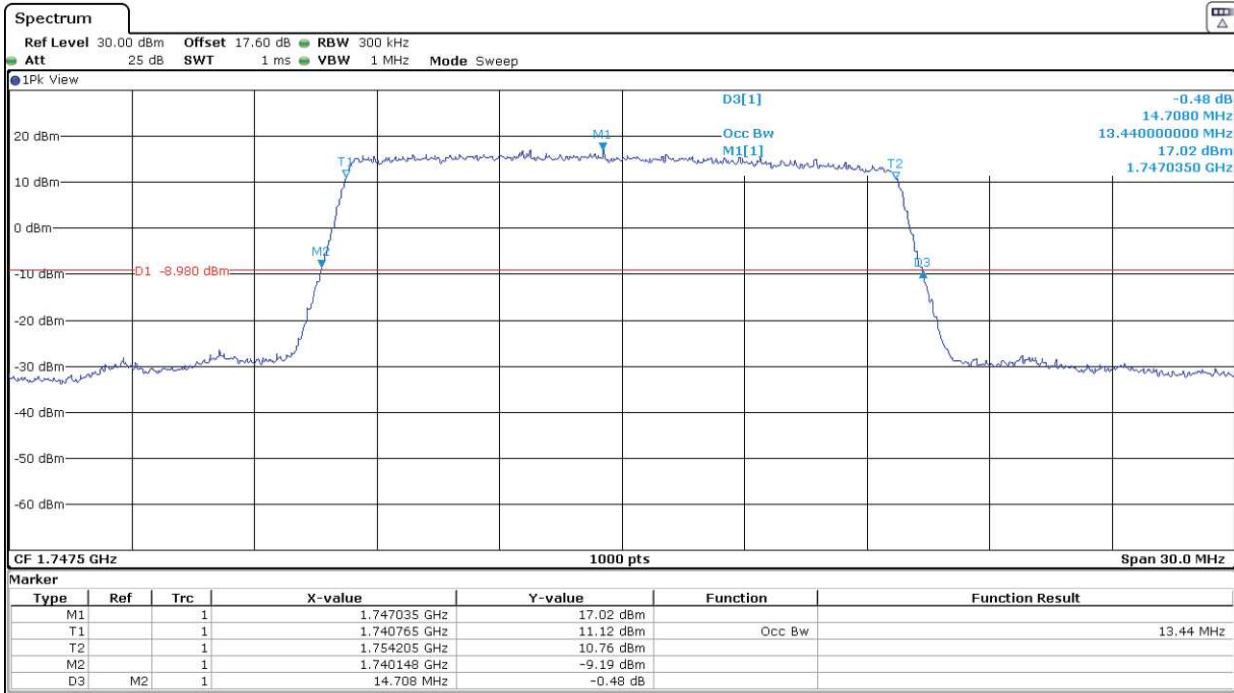

Highest Channel:

LTE Band 4. BW = 5 MHz. 16QAM

Lowest Channel:

Middle Channel:

Highest Channel:

LTE Band 4. BW = 10 MHz. QPSK

Lowest Channel:

Middle Channel:

Highest Channel:

LTE Band 4. BW = 10 MHz. 16QAM

Lowest Channel:

Middle Channel:

Highest Channel:

LTE Band 4. BW = 15 MHz. QPSK

Lowest Channel:

Middle Channel:

Highest Channel:

LTE Band 4. BW = 15 MHz. 16QAM

Lowest Channel:

Middle Channel:

Highest Channel:

LTE Band 4. BW = 20 MHz. QPSK

Lowest Channel:

Middle Channel:

Highest Channel:

LTE Band 4. BW = 20 MHz. 16QAM

Lowest Channel:

Middle Channel:

Highest Channel: