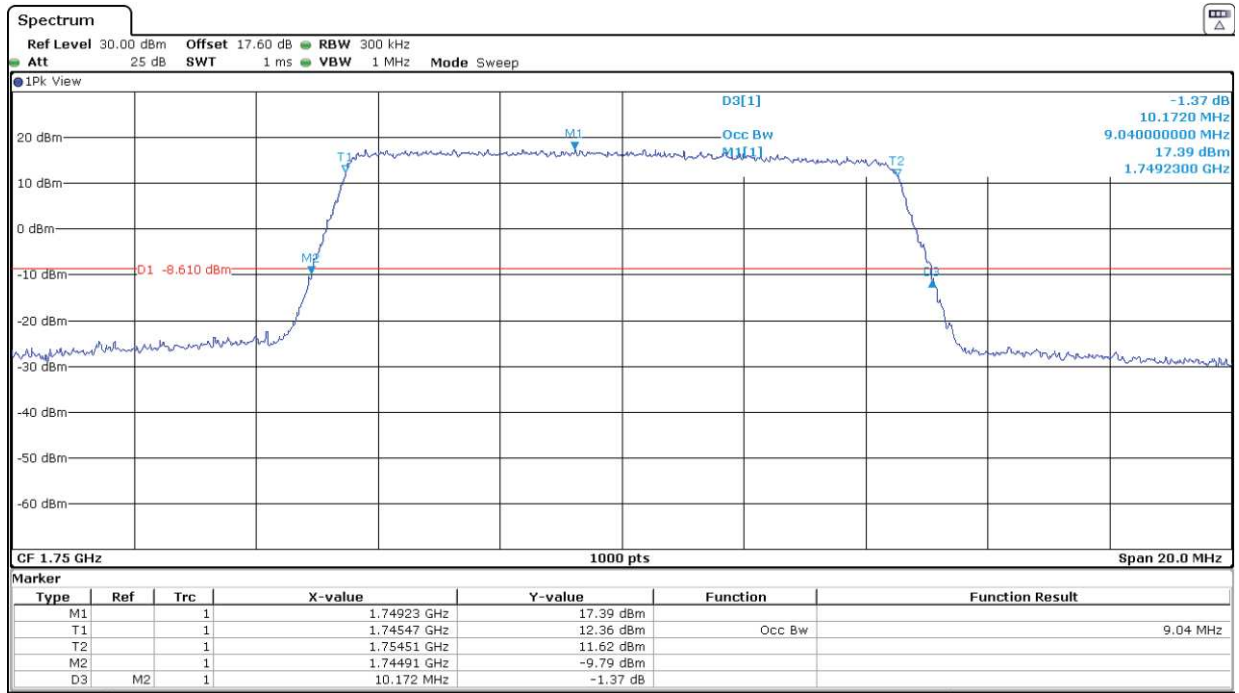

Highest Channel:

LTE Band 4. BW = 5 MHz. 16QAM

Lowest Channel:

Middle Channel:

Highest Channel:

LTE Band 4. BW = 10 MHz. QPSK

Lowest Channel:

Middle Channel:

Highest Channel:

LTE Band 4. BW = 10 MHz. 16QAM

Lowest Channel:

Middle Channel:

Highest Channel:

LTE Band 4. BW = 15 MHz. QPSK

Lowest Channel:

Middle Channel:

Highest Channel:

LTE Band 4. BW = 15 MHz. 16QAM

Lowest Channel:

Middle Channel:

Highest Channel:

LTE Band 4. BW = 20 MHz. QPSK

Lowest Channel:

Middle Channel:

Highest Channel:

LTE Band 4. BW = 20 MHz. 16QAM

Lowest Channel:

Middle Channel:

Highest Channel: