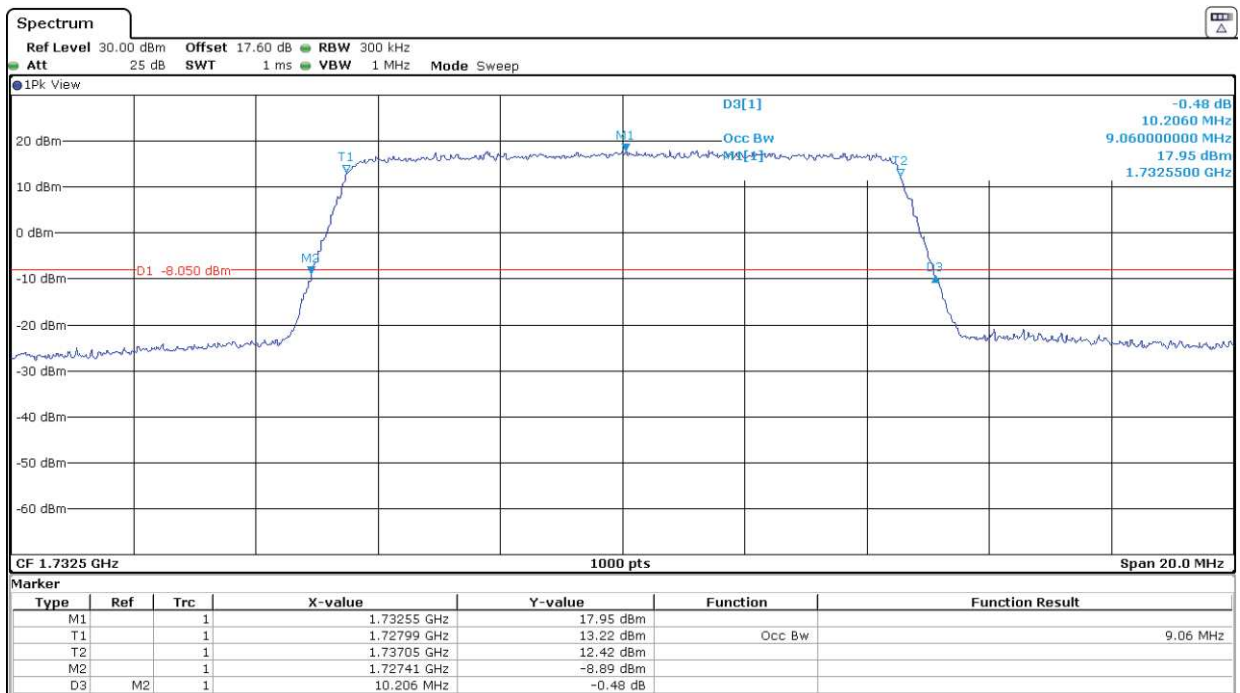

Highest Channel:

LTE Band 4. BW = 3 MHz. 16QAM

Lowest Channel:

Middle Channel:

Highest Channel:

LTE Band 4. BW = 5 MHz. QPSK

Lowest Channel:

Middle Channel:

Highest Channel:

LTE Band 4. BW = 5 MHz. 16QAM

Lowest Channel:

Middle Channel:

Highest Channel:

LTE Band 4. BW = 10 MHz. QPSK

Lowest Channel:

Middle Channel:

Highest Channel:

LTE Band 4. BW = 10 MHz. 16QAM

Lowest Channel:

Middle Channel:

Highest Channel:

LTE Band 4. BW = 15 MHz. QPSK

Lowest Channel:

Middle Channel:

Highest Channel:

LTE Band 4. BW = 15 MHz. 16QAM

Lowest Channel:

Middle Channel:

Highest Channel:

LTE Band 4. BW = 20 MHz. QPSK

Lowest Channel:

Middle Channel: