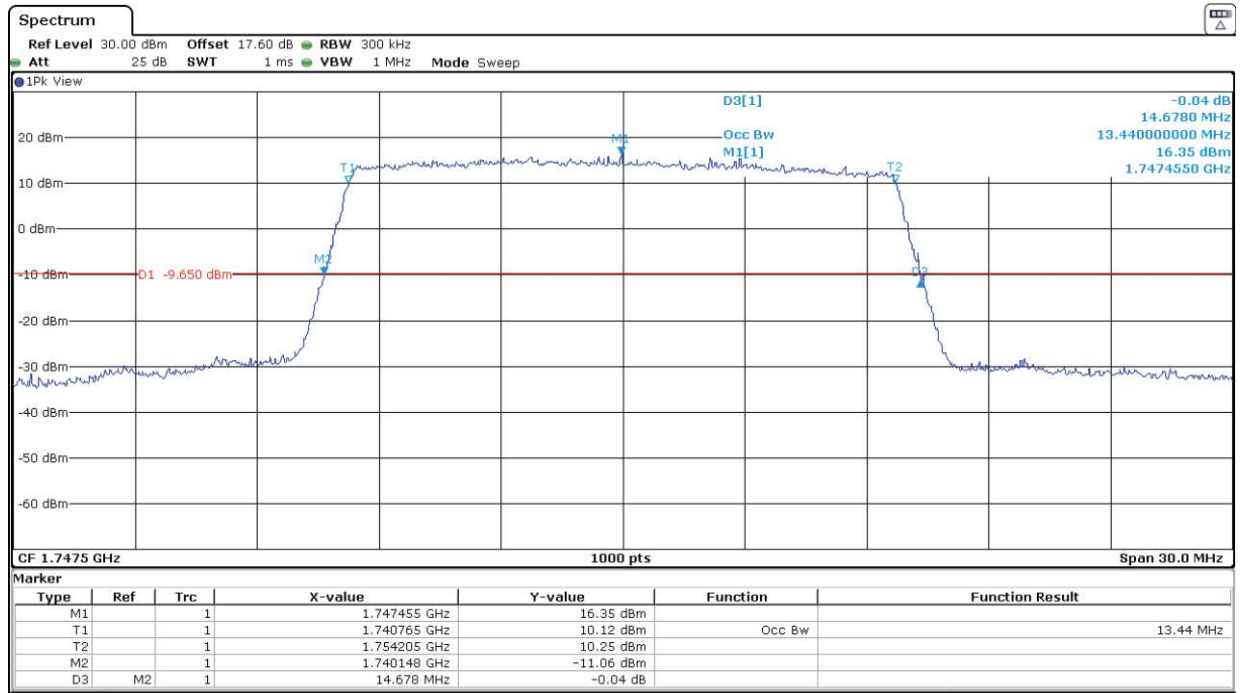

Highest Channel:

LTE Band 4. BW = 5 MHz. 16QAM

Lowest Channel:

Middle Channel:

Highest Channel:

LTE Band 4. BW = 10 MHz. QPSK

Lowest Channel:

Middle Channel:

Highest Channel:

LTE Band 4. BW = 10 MHz. 16QAM

Lowest Channel:

Middle Channel:

Highest Channel:

LTE Band 4. BW = 15 MHz. QPSK

Lowest Channel:

Middle Channel:

Highest Channel:

LTE Band 4. BW = 15 MHz. 16QAM

Lowest Channel:

Middle Channel:

Highest Channel:

LTE Band 4. BW = 20 MHz. QPSK

Lowest Channel:

Middle Channel:

Highest Channel:

LTE Band 4. BW = 20 MHz. 16QAM

Lowest Channel:

Middle Channel:

Highest Channel: