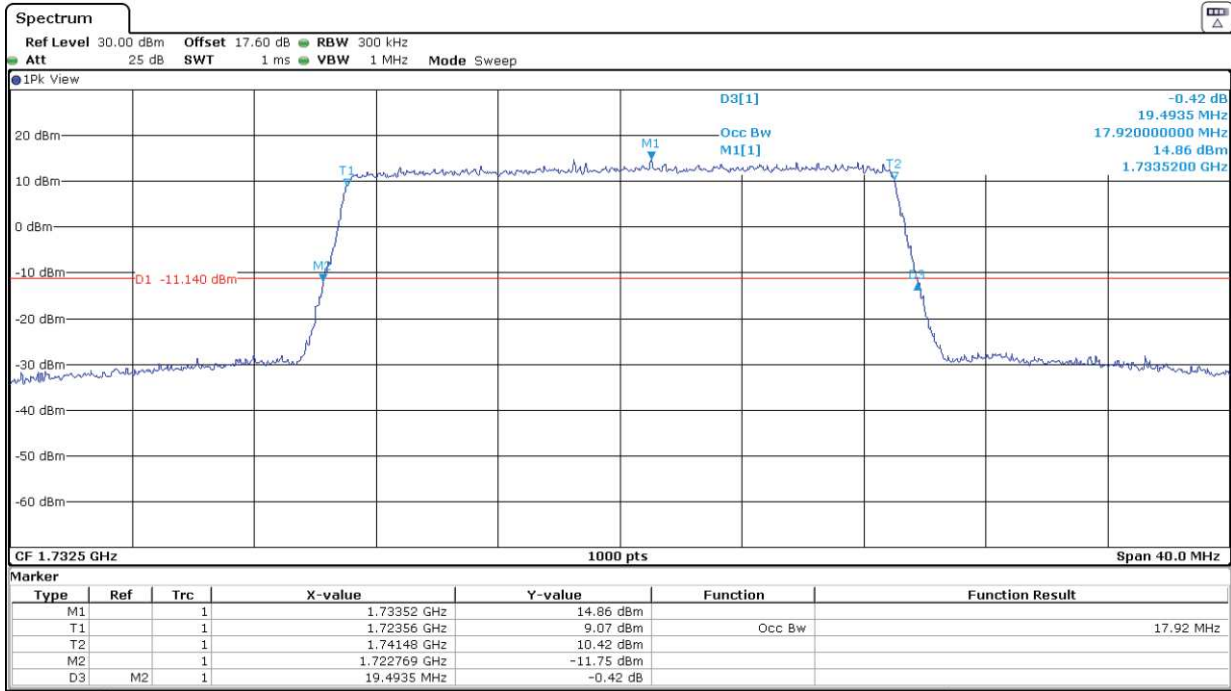

Highest Channel:

LTE Band 4. BW = 10 MHz. 16QAM

Lowest Channel:

Middle Channel:

Highest Channel:

LTE Band 4. BW = 15 MHz. QPSK

Lowest Channel:

Middle Channel:

Highest Channel:

LTE Band 4. BW = 15 MHz. 16QAM

Lowest Channel:

Middle Channel:

Highest Channel:

LTE Band 4. BW = 20 MHz. QPSK

Lowest Channel:

Middle Channel:

Highest Channel:

LTE Band 4. BW = 20 MHz. 16QAM

Lowest Channel:

Middle Channel:

Highest Channel: