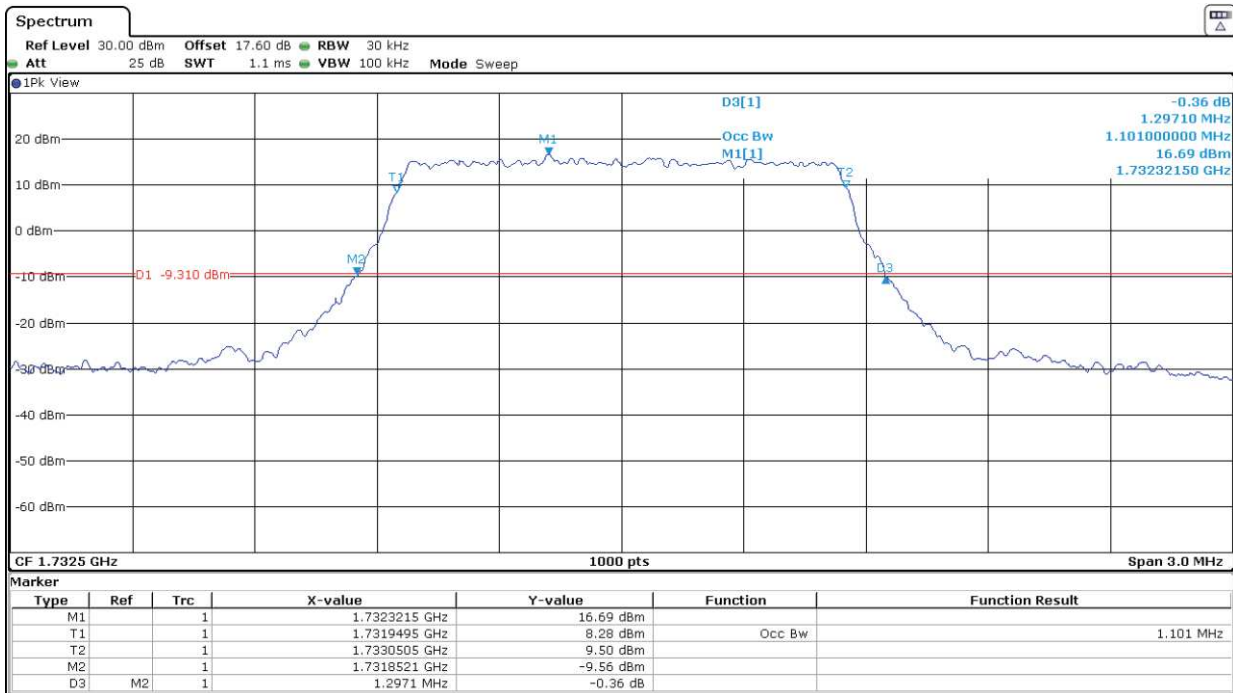

Highest Channel:

3G Band IV. HSUPA.

Lowest Channel:

Middle Channel:

Highest Channel:

LTE Band 4. BW = 1.4 MHz. QPSK

Lowest Channel:

Middle Channel:

Highest Channel:

LTE Band 4. BW = 1.4 MHz. 16QAM

Lowest Channel:

Middle Channel:

Highest Channel:

LTE Band 4. BW = 3 MHz. QPSK

Lowest Channel:

Middle Channel:

Highest Channel:

LTE Band 4. BW = 3 MHz. 16QAM

Lowest Channel:

Middle Channel:

Highest Channel:

LTE Band 4. BW = 5 MHz. QPSK

Lowest Channel:

Middle Channel:

Highest Channel:

LTE Band 4. BW = 5 MHz. 16QAM

Lowest Channel:

Middle Channel:

Highest Channel:

LTE Band 4. BW = 10 MHz. QPSK

Lowest Channel:

Middle Channel: