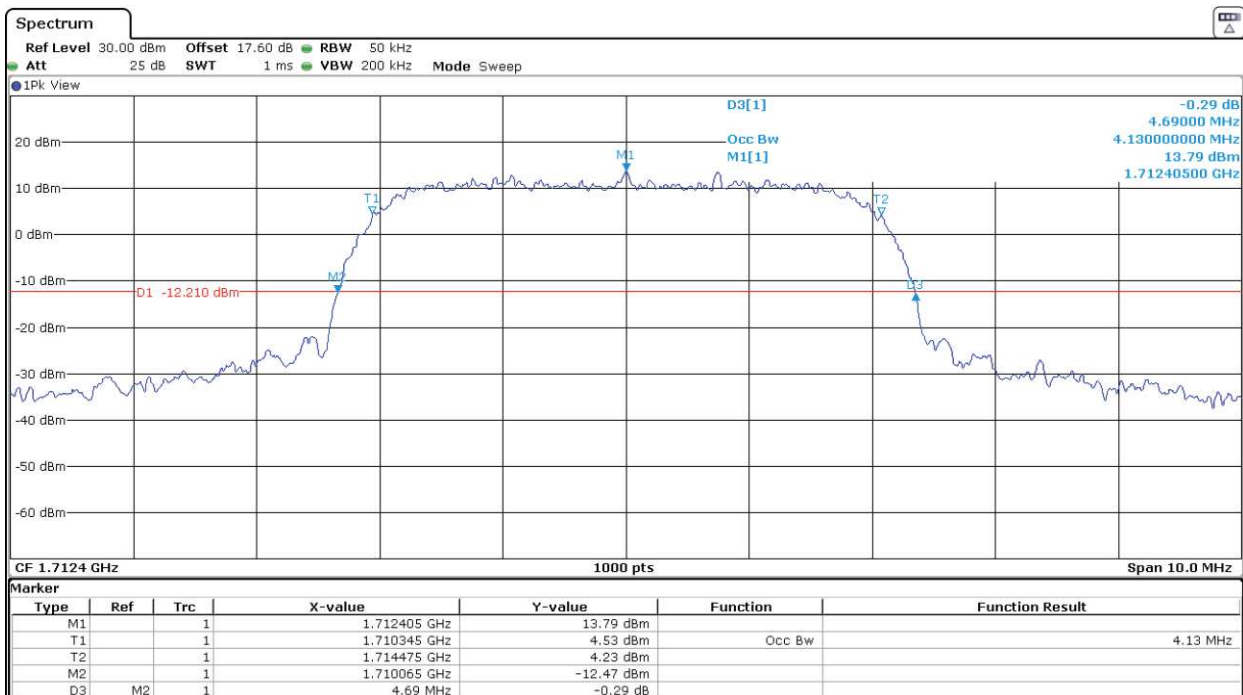

Highest Channel:

3G Band IV. HSUPA.

Lowest Channel:

Middle Channel:

Highest Channel:

LTE Band 4. BW = 1.4 MHz. QPSK

Lowest Channel:

Middle Channel:

Highest Channel:

LTE Band 4. BW = 1.4 MHz. 16QAM

Lowest Channel:

Middle Channel:

Highest Channel:

LTE Band 4. BW = 3 MHz. QPSK

Lowest Channel:

Middle Channel:

Highest Channel:

LTE Band 4. BW = 3 MHz. 16QAM

Lowest Channel:

Middle Channel:

Highest Channel:

LTE Band 4. BW = 5 MHz. QPSK

Lowest Channel:

Middle Channel:

Highest Channel:

LTE Band 4. BW = 5 MHz. 16QAM

Lowest Channel:

Middle Channel:

Highest Channel:

LTE Band 4. BW = 10 MHz. QPSK

Lowest Channel:

Middle Channel: