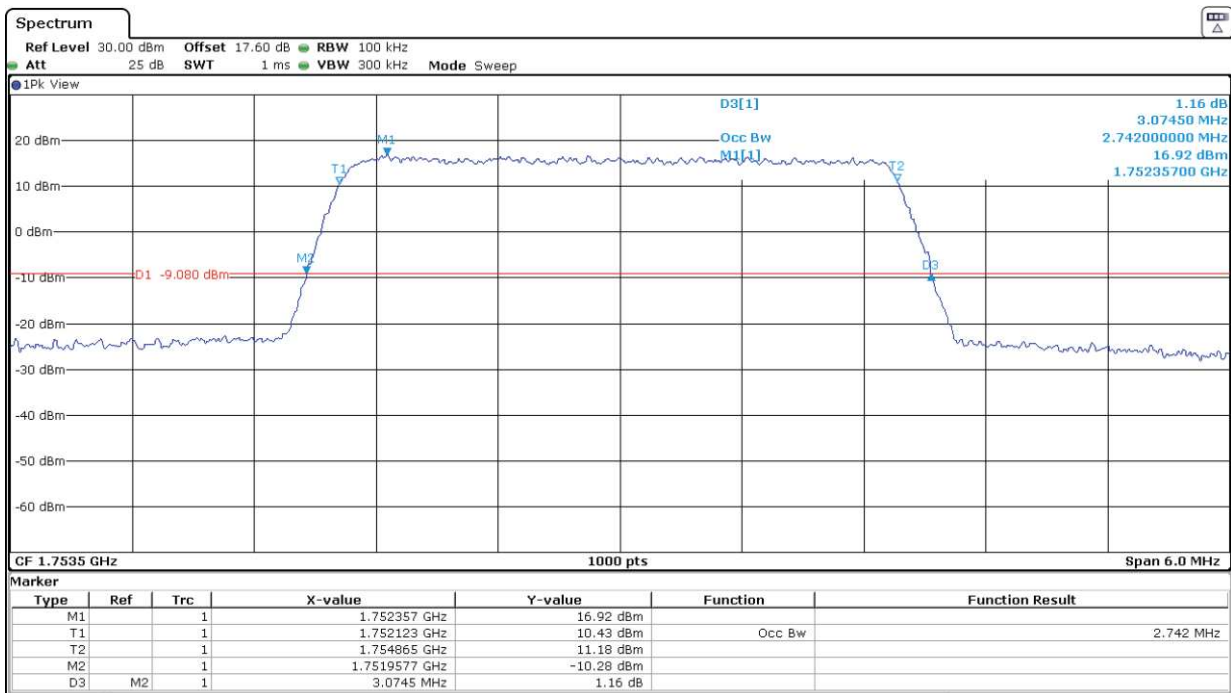

Highest Channel:

LTE Band 4. BW = 1.4 MHz. 16QAM

Lowest Channel:

Middle Channel:

Highest Channel:

LTE Band 4. BW = 3 MHz. QPSK

Lowest Channel:

Middle Channel:

Highest Channel:

LTE Band 4. BW = 3 MHz. 16QAM

Lowest Channel:

Middle Channel:

Highest Channel:

LTE Band 4. BW = 5 MHz. QPSK

Lowest Channel:

Middle Channel:

Highest Channel:

LTE Band 4. BW = 5 MHz. 16QAM

Lowest Channel:

Middle Channel:

Highest Channel:

LTE Band 4. BW = 10 MHz. QPSK

Lowest Channel:

Middle Channel:

Highest Channel:

LTE Band 4. BW = 10 MHz. 16QAM

Lowest Channel:

Middle Channel:

Highest Channel:

LTE Band 4. BW = 15 MHz. QPSK

Lowest Channel:

Middle Channel: