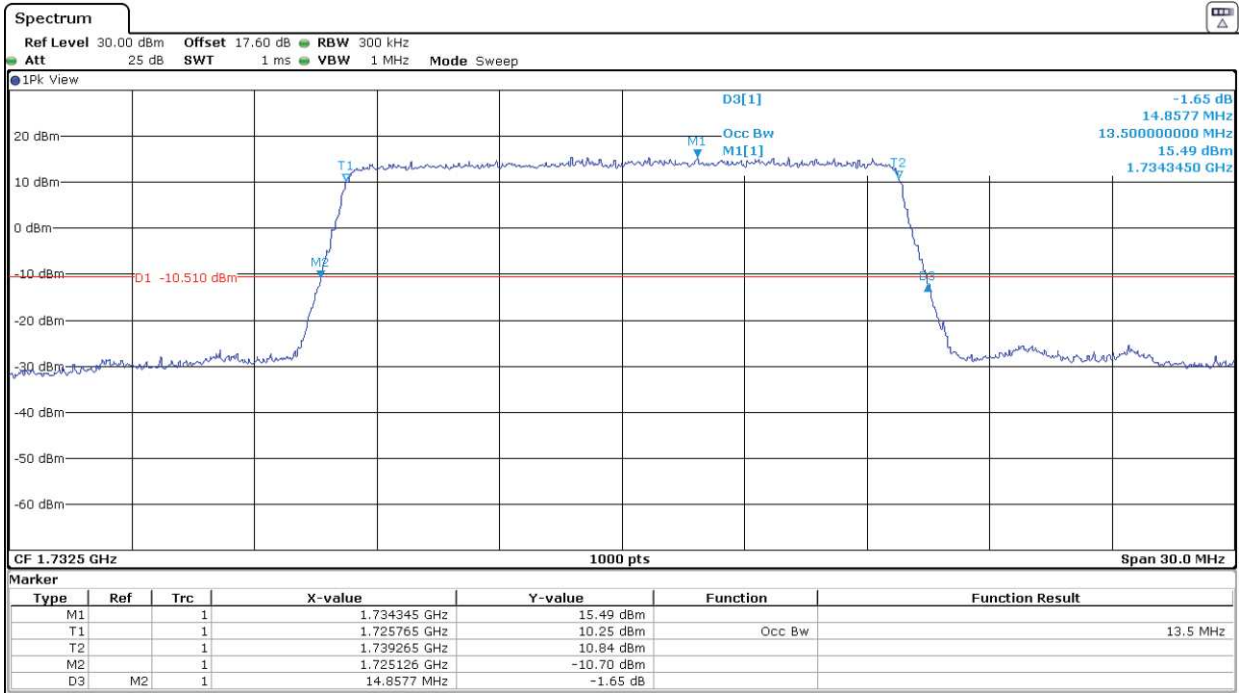

Highest Channel:

LTE Band 4. BW = 5 MHz. 16QAM

Lowest Channel:

Middle Channel:

Highest Channel:

LTE Band 4. BW = 10 MHz. QPSK

Lowest Channel:

Middle Channel:

Highest Channel:

LTE Band 4. BW = 10 MHz. 16QAM

Lowest Channel:

Middle Channel:

Highest Channel:

LTE Band 4. BW = 15 MHz. QPSK

Lowest Channel:

Middle Channel:

Highest Channel:

LTE Band 4. BW = 15 MHz. 16QAM

Lowest Channel:

Middle Channel:

Highest Channel:

LTE Band 4. BW = 20 MHz. QPSK

Lowest Channel:

Middle Channel:

Highest Channel:

LTE Band 4. BW = 20 MHz. 16QAM

Lowest Channel:

Middle Channel:

Highest Channel: