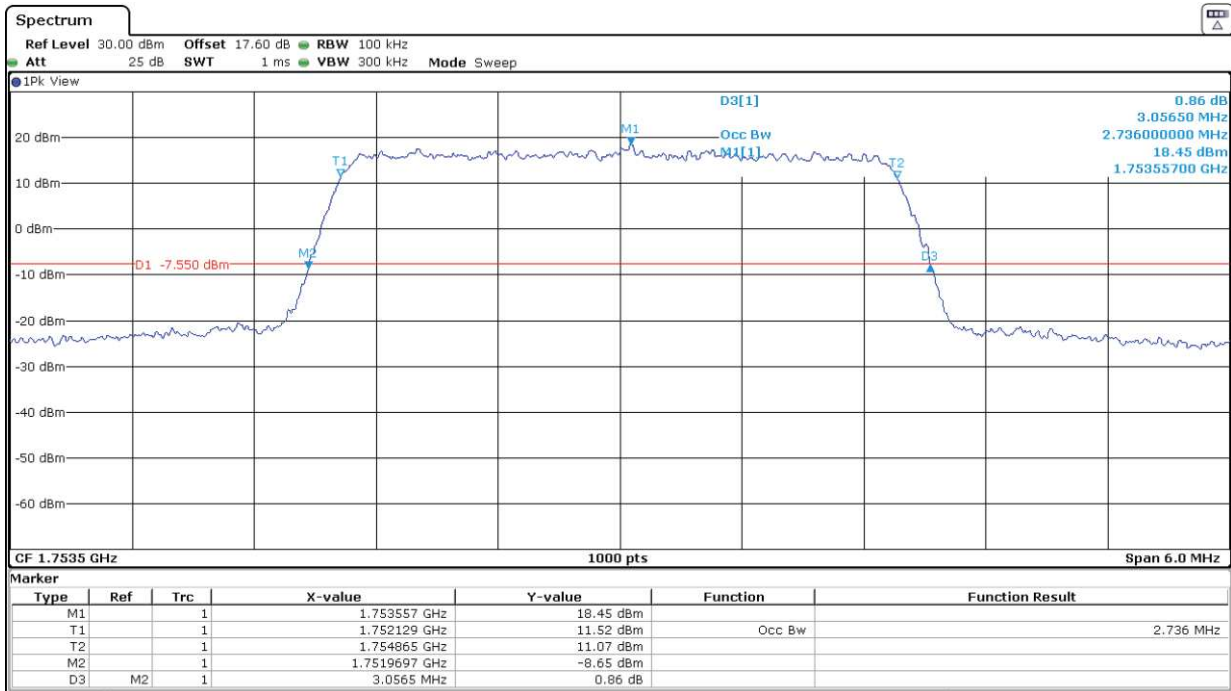

Highest Channel:

3G Band IV. HSUPA.

Lowest Channel:

Middle Channel:

Highest Channel:

LTE Band 4. BW = 1.4 MHz. QPSK

Lowest Channel:

Middle Channel:

Highest Channel:

LTE Band 4. BW = 1.4 MHz. 16QAM

Lowest Channel:

Middle Channel:

Highest Channel:

LTE Band 4. BW = 3 MHz. QPSK

Lowest Channel:

Middle Channel:

Highest Channel:

LTE Band 4. BW = 3 MHz. 16QAM

Lowest Channel:

Middle Channel:

Highest Channel:

LTE Band 4. BW = 5 MHz. QPSK

Lowest Channel:

Middle Channel:

Highest Channel:

LTE Band 4. BW = 5 MHz. 16QAM

Lowest Channel:

Middle Channel:

Highest Channel:

LTE Band 4. BW = 10 MHz. QPSK

Lowest Channel:

Middle Channel: