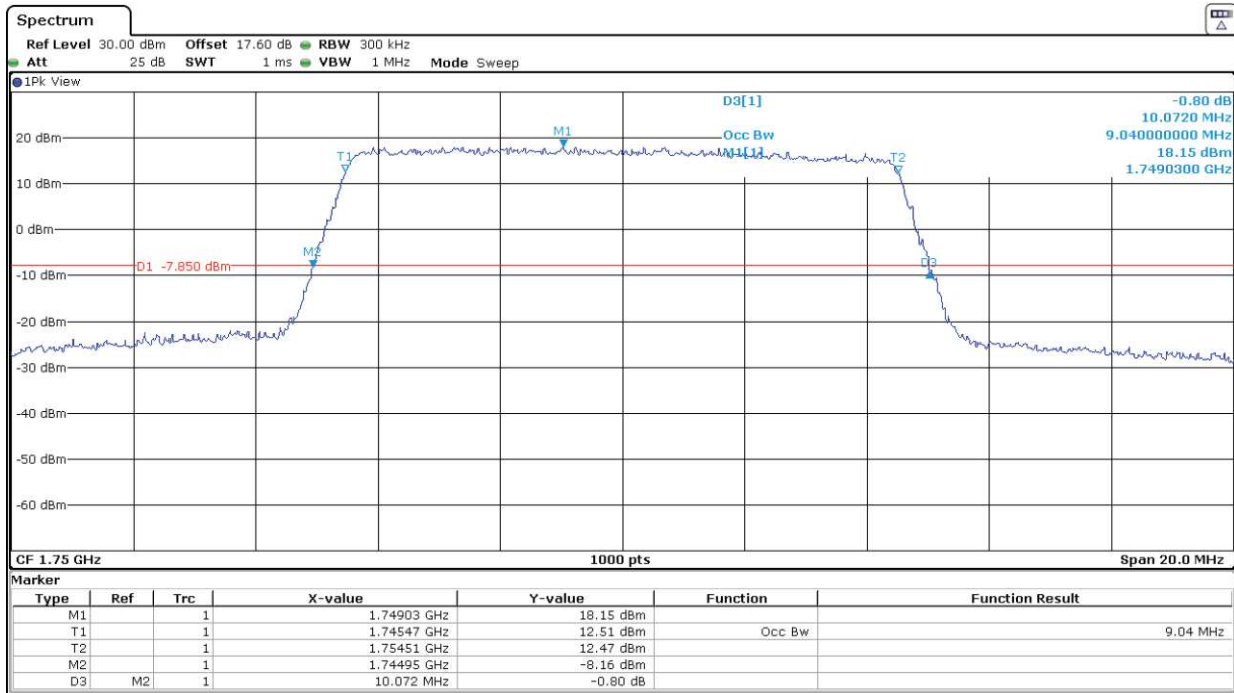

Highest Channel:

LTE Band 4. BW = 3 MHz. 16QAM

Lowest Channel:

Middle Channel:

Highest Channel:

LTE Band 4. BW = 5 MHz. QPSK

Lowest Channel:

Middle Channel:

Highest Channel:

LTE Band 4. BW = 5 MHz. 16QAM

Lowest Channel:

Middle Channel:

Highest Channel:

LTE Band 4. BW = 10 MHz. QPSK

Lowest Channel:

Middle Channel:

Highest Channel:

LTE Band 4. BW = 10 MHz. 16QAM

Lowest Channel:

Middle Channel:

Highest Channel:

LTE Band 4. BW = 15 MHz. QPSK

Lowest Channel:

Middle Channel:

Highest Channel:

LTE Band 4. BW = 15 MHz. 16QAM

Lowest Channel:

Middle Channel:

Highest Channel:

LTE Band 4. BW = 20 MHz. QPSK

Lowest Channel:

Middle Channel: