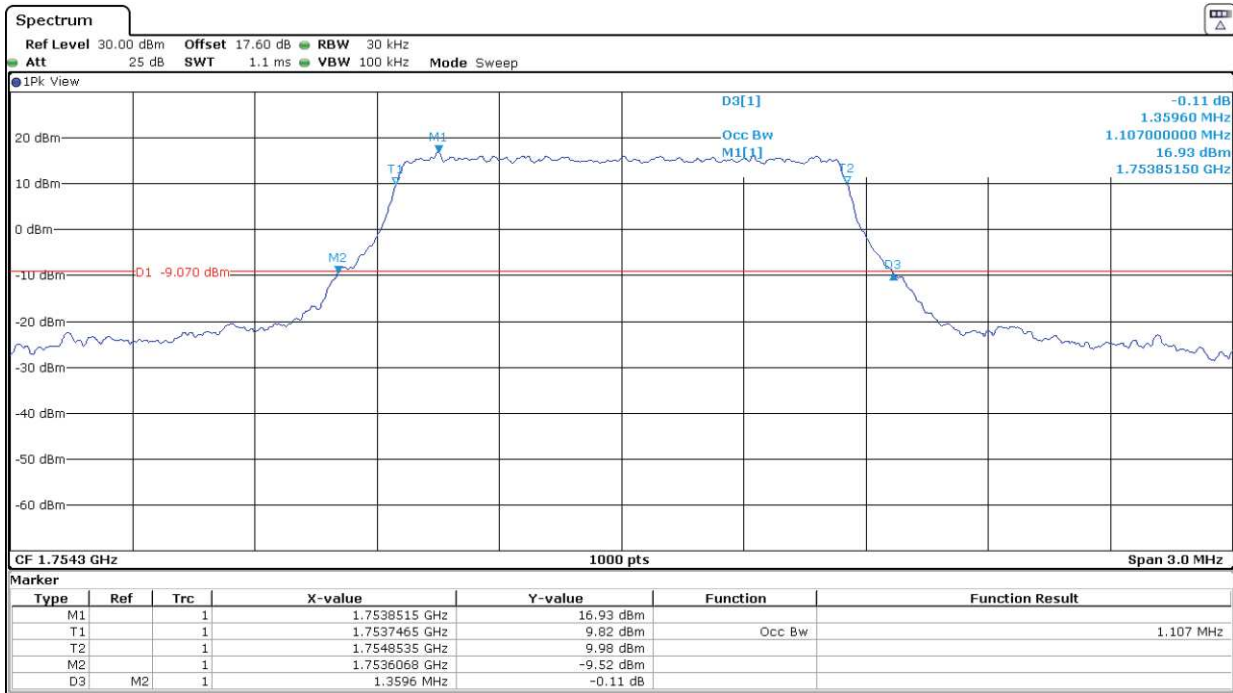

Highest Channel:

3G Band IV. HSUPA.

Lowest Channel:

Middle Channel:

Highest Channel:

LTE Band 4. BW = 1.4 MHz. QPSK

Lowest Channel:

Middle Channel:

Highest Channel:

LTE Band 4. BW = 1.4 MHz. 16QAM

Lowest Channel:

Middle Channel:

Highest Channel:

LTE Band 4. BW = 3 MHz. QPSK

Lowest Channel:

Middle Channel:

Highest Channel:

LTE Band 4. BW = 3 MHz. 16QAM

Lowest Channel:

Middle Channel:

Highest Channel:

LTE Band 4. BW = 5 MHz. QPSK

Lowest Channel:

Middle Channel:

Highest Channel:

LTE Band 4. BW = 5 MHz. 16QAM

Lowest Channel:

Middle Channel:

Highest Channel:

LTE Band 4. BW = 10 MHz. QPSK

Lowest Channel:

Middle Channel: