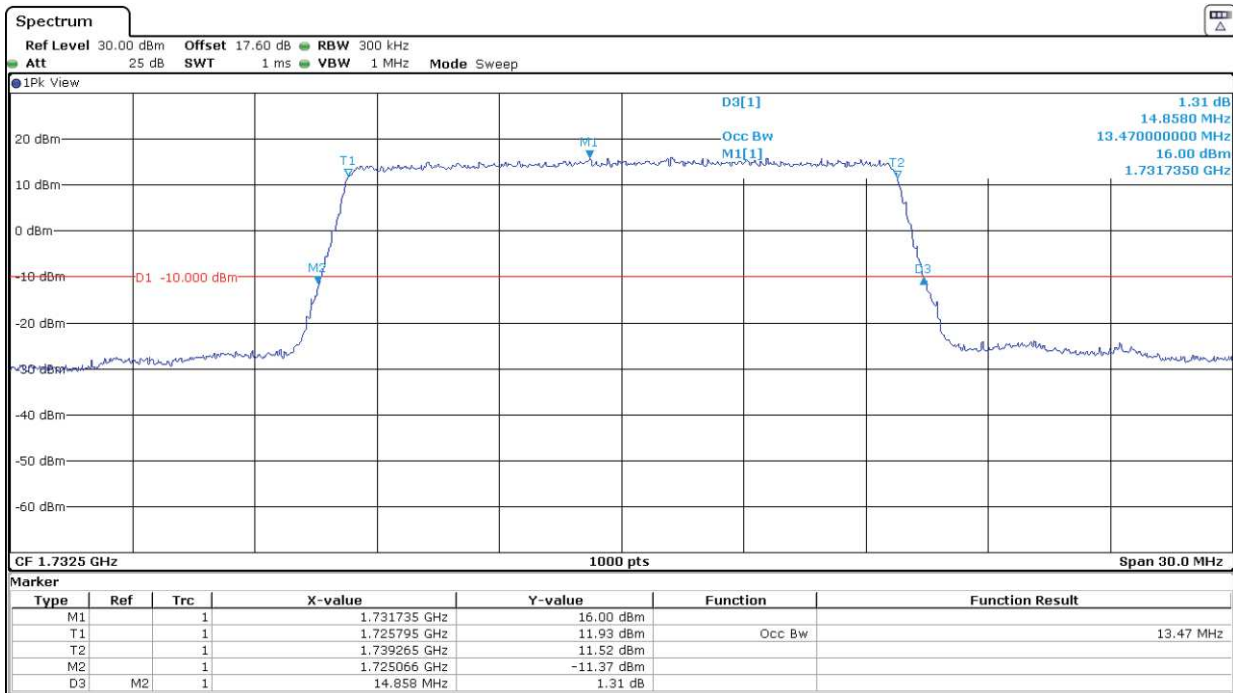

Highest Channel:

LTE Band 4. BW = 5 MHz. 16QAM

Lowest Channel:

Middle Channel:

Highest Channel:

LTE Band 4. BW = 10 MHz. QPSK

Lowest Channel:

Middle Channel:

Highest Channel:

LTE Band 4. BW = 10 MHz. 16QAM

Lowest Channel:

Middle Channel:

Highest Channel:

LTE Band 4. BW = 15 MHz. QPSK

Lowest Channel:

Middle Channel:

Highest Channel:

LTE Band 4. BW = 15 MHz. 16QAM

Lowest Channel:

Middle Channel:

Highest Channel:

LTE Band 4. BW = 20 MHz. QPSK

Lowest Channel:

Middle Channel:

Highest Channel:

LTE Band 4. BW = 20 MHz. 16QAM

Lowest Channel:

Middle Channel:

Highest Channel: