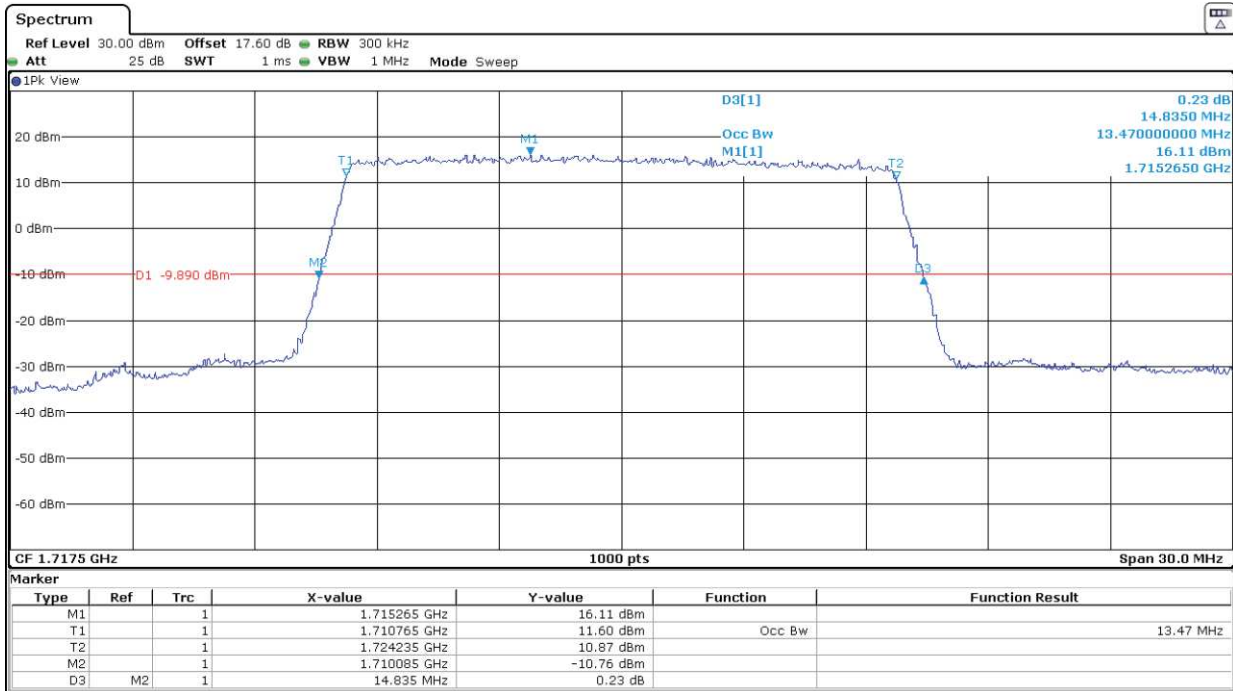

Highest Channel:

LTE Band 4. BW = 5 MHz. 16QAM

Lowest Channel:

Middle Channel:

Highest Channel:

LTE Band 4. BW = 10 MHz. QPSK

Lowest Channel:

Middle Channel:

Highest Channel:

LTE Band 4. BW = 10 MHz. 16QAM

Lowest Channel:

Middle Channel:

Highest Channel:

LTE Band 4. BW = 15 MHz. QPSK

Lowest Channel:

Middle Channel:

Highest Channel:

LTE Band 4. BW = 15 MHz. 16QAM

Lowest Channel:

Middle Channel:

Highest Channel:

LTE Band 4. BW = 20 MHz. QPSK

Lowest Channel:

Middle Channel:

Highest Channel:

LTE Band 4. BW = 20 MHz. 16QAM

Lowest Channel:

Middle Channel:

Highest Channel: