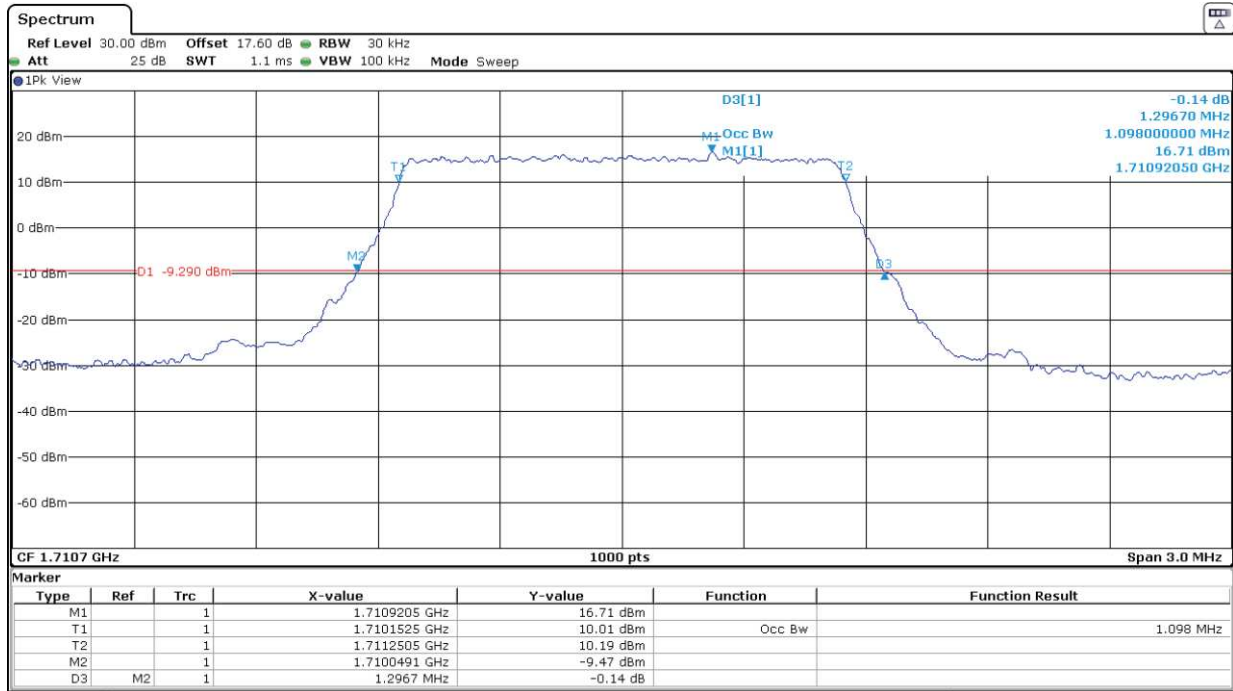

Highest Channel:

3G Band IV. HSUPA.

Lowest Channel:

Middle Channel:

Highest Channel:

LTE Band 4. BW = 1.4 MHz. QPSK

Lowest Channel:

Middle Channel:

Highest Channel:

LTE Band 4. BW = 1.4 MHz. 16QAM

Lowest Channel:

Middle Channel:

Highest Channel:

LTE Band 4. BW = 3 MHz. QPSK

Lowest Channel:

Middle Channel:

Highest Channel:

LTE Band 4. BW = 3 MHz. 16QAM

Lowest Channel:

Middle Channel:

Highest Channel:

LTE Band 4. BW = 5 MHz. QPSK

Lowest Channel:

Middle Channel:

Highest Channel:

LTE Band 4. BW = 5 MHz. 16QAM

Lowest Channel:

Middle Channel:

Highest Channel:

LTE Band 4. BW = 10 MHz. QPSK

Lowest Channel:

Middle Channel: