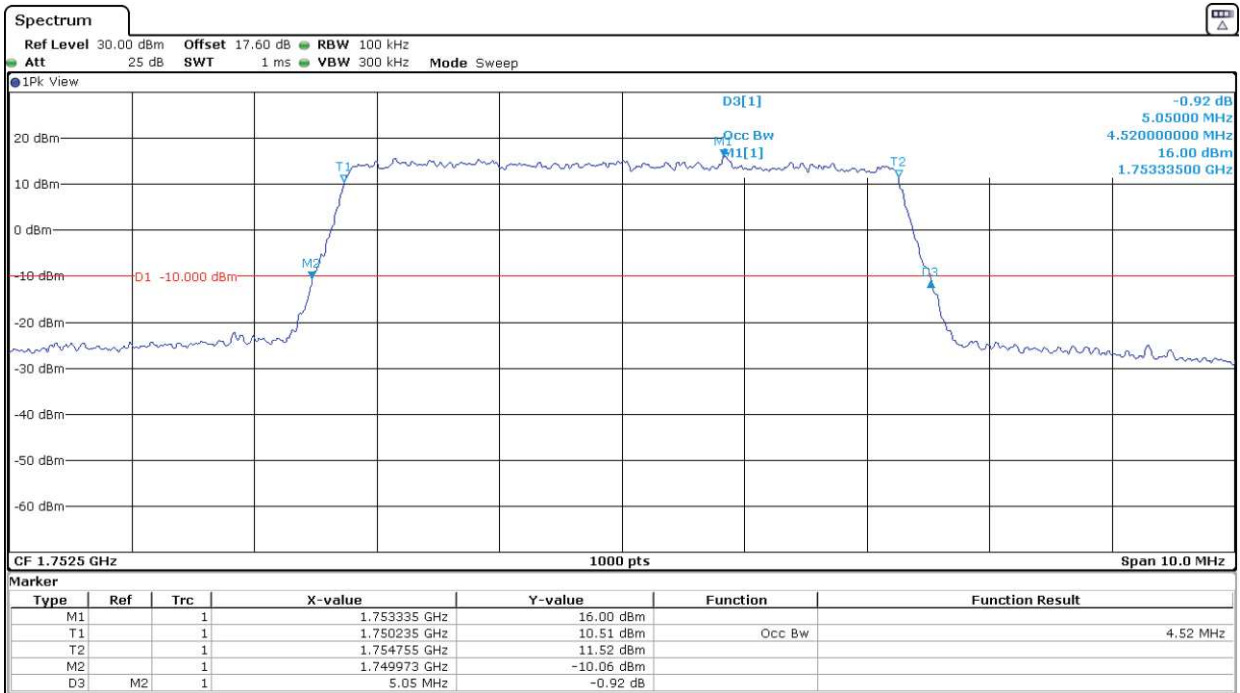

Highest Channel:

LTE Band 4. BW = 1.4 MHz. 16QAM

Lowest Channel:

Middle Channel:

Highest Channel:

LTE Band 4. BW = 3 MHz. QPSK

Lowest Channel:

Middle Channel:

Highest Channel:

LTE Band 4. BW = 3 MHz. 16QAM

Lowest Channel:

Middle Channel:

Highest Channel:

LTE Band 4. BW = 5 MHz. QPSK

Lowest Channel:

Middle Channel:

Highest Channel:

LTE Band 4. BW = 5 MHz. 16QAM

Lowest Channel:

Middle Channel:

Highest Channel:

LTE Band 4. BW = 10 MHz. QPSK

Lowest Channel:

Middle Channel:

Highest Channel:

LTE Band 4. BW = 10 MHz. 16QAM

Lowest Channel:

Middle Channel:

Highest Channel:

LTE Band 4. BW = 15 MHz. QPSK

Lowest Channel:

Middle Channel: