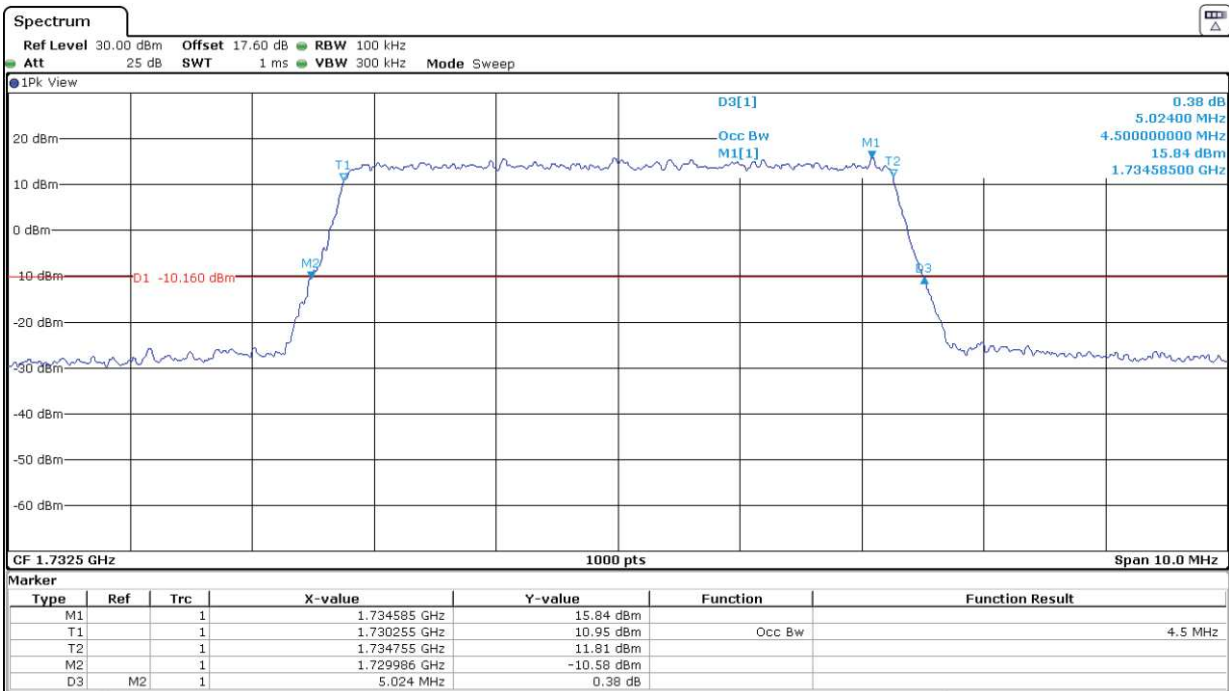

Highest Channel:

LTE Band 4. BW = 1.4 MHz. 16QAM

Lowest Channel:

Middle Channel:

Highest Channel:

LTE Band 4. BW = 3 MHz. QPSK

Lowest Channel:

Middle Channel:

Highest Channel:

LTE Band 4. BW = 3 MHz. 16QAM

Lowest Channel:

Middle Channel:

Highest Channel:

LTE Band 4. BW = 5 MHz. QPSK

Lowest Channel:

Middle Channel:

Highest Channel:

LTE Band 4. BW = 5 MHz. 16QAM

Lowest Channel:

Middle Channel:

Highest Channel:

LTE Band 4. BW = 10 MHz. QPSK

Lowest Channel:

Middle Channel:

Highest Channel:

LTE Band 4. BW = 10 MHz. 16QAM

Lowest Channel:

Middle Channel:

Highest Channel:

LTE Band 4. BW = 15 MHz. QPSK

Lowest Channel:

Middle Channel: