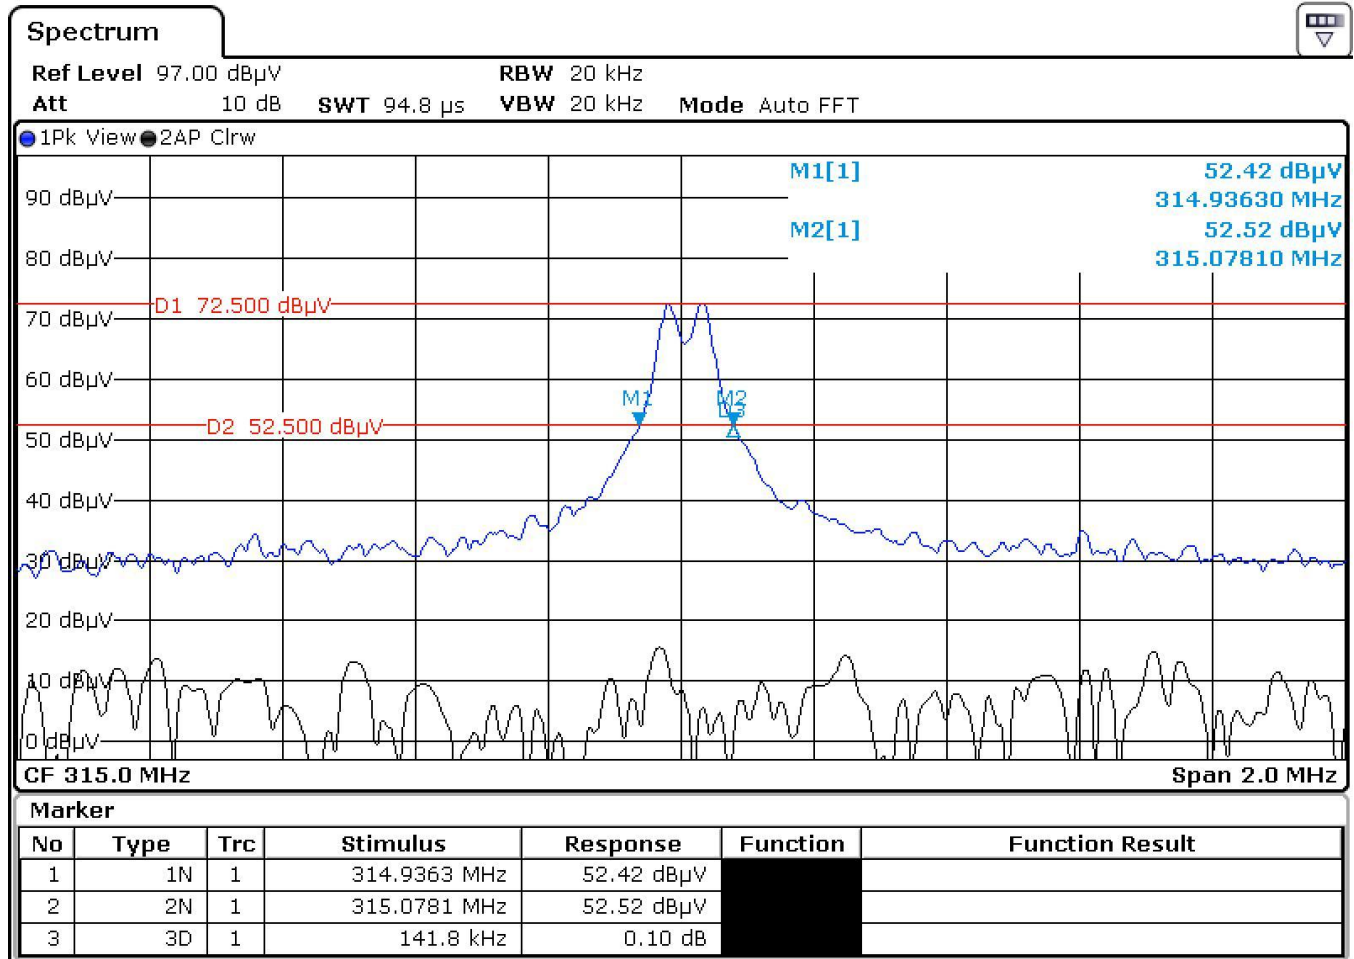

Annex no. 3

Occupied Bandwidth Plot

20 dB Bandwidth

99 % Bandwidth