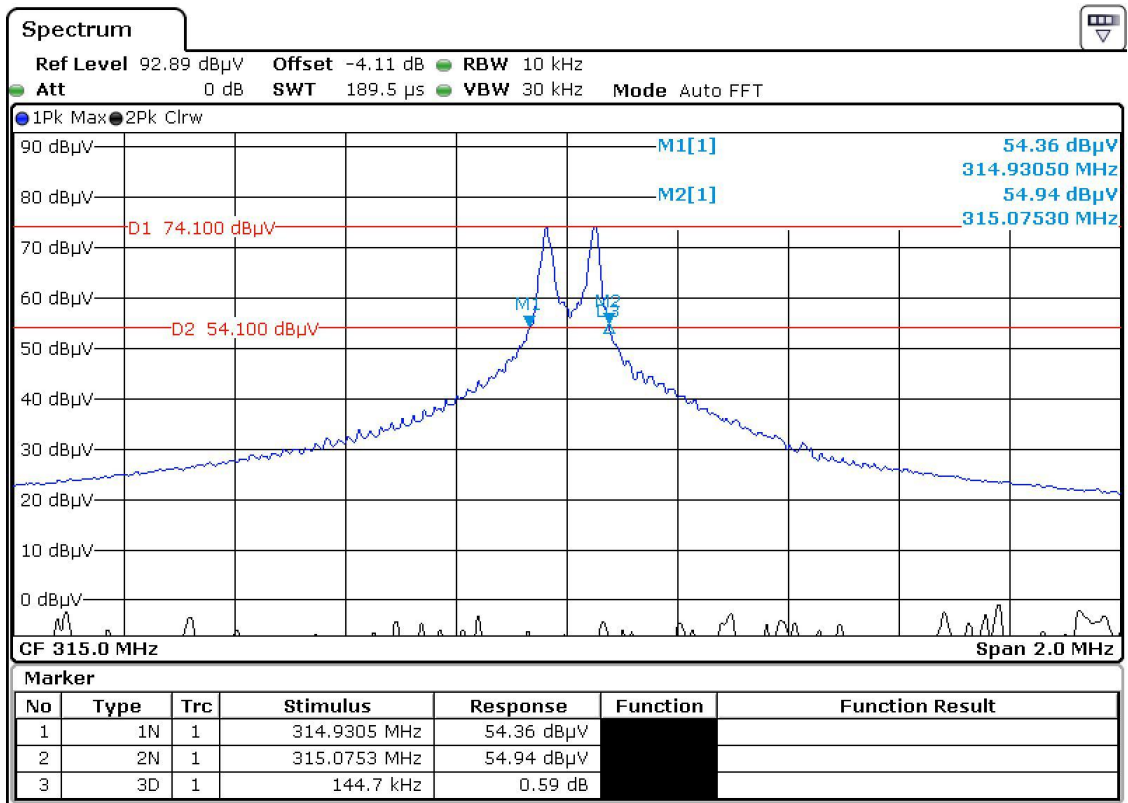

Annex no. 3

Occupied Bandwidth Plot

20 dB Bandwidth

99% Bandwidth