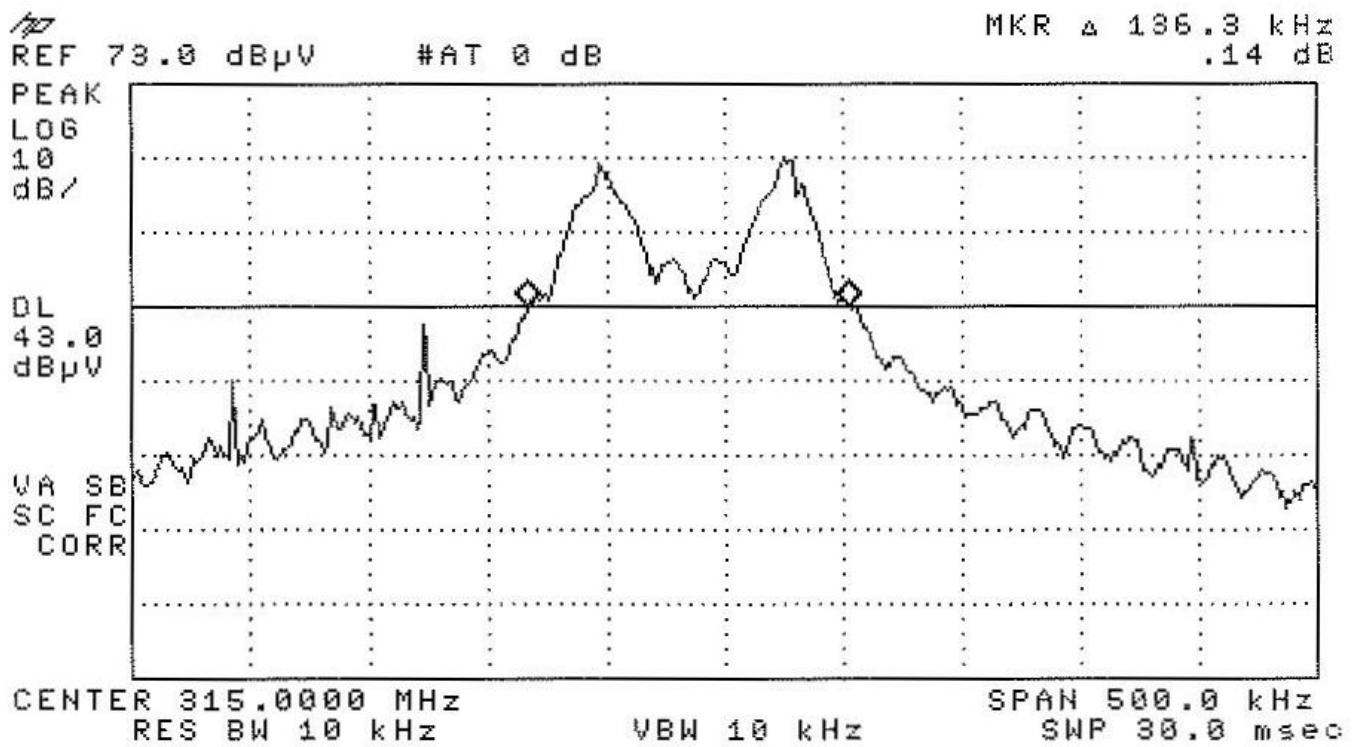

Occupied bandwidth plot

20 dB bandwidth

99% bandwidth