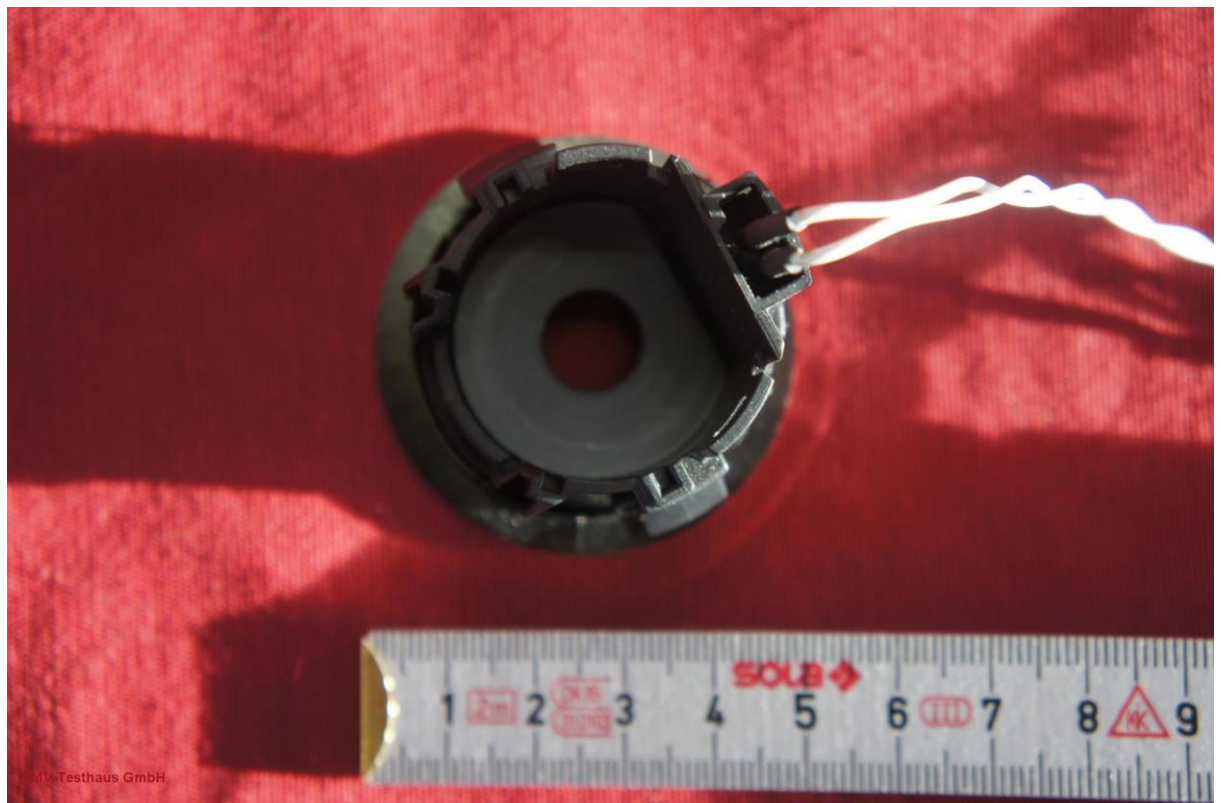

Picture 6: Kazashi - back side