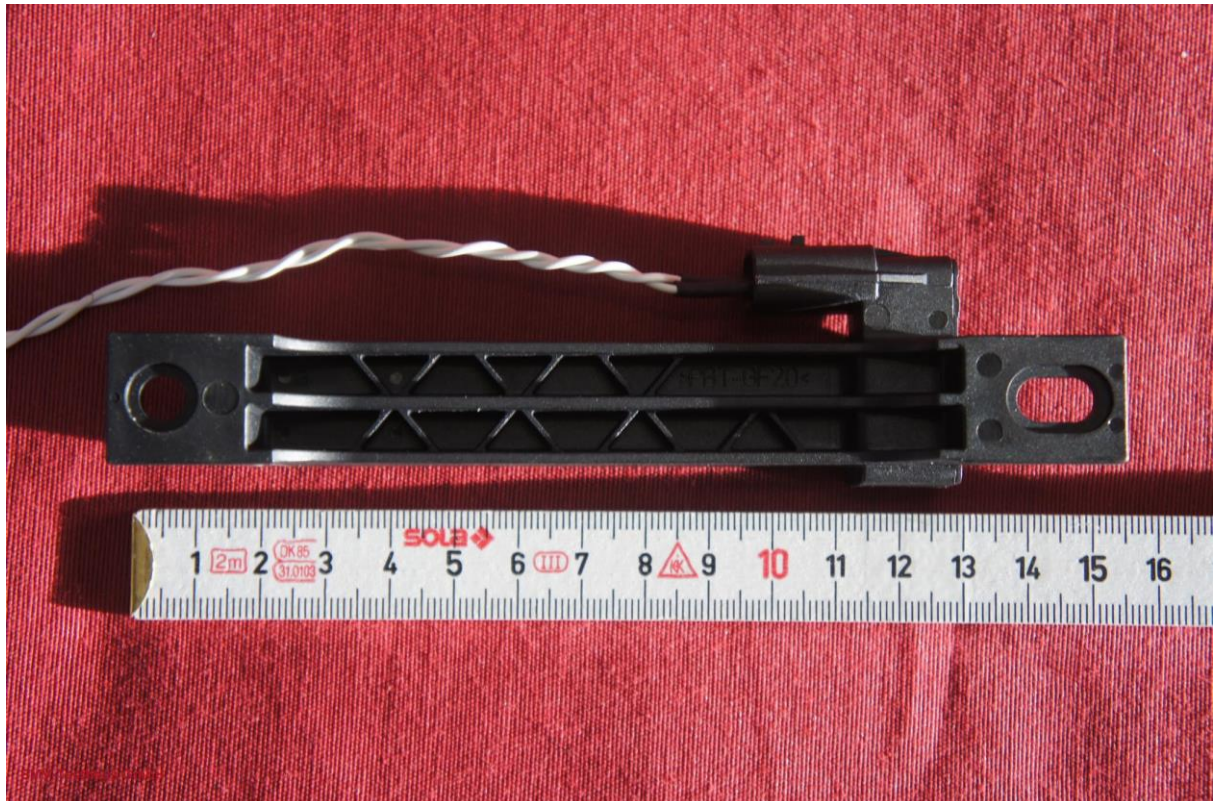

Picture 8: Middle antenna - back side