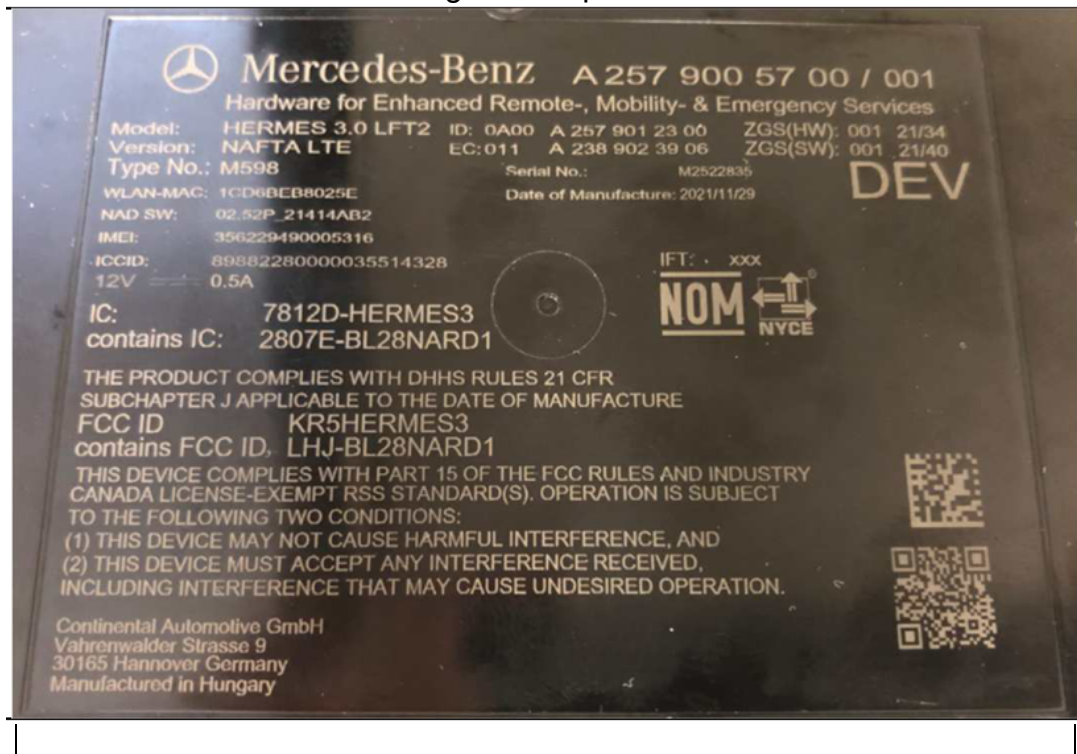

Hermes 3.0 LFT2 NAFTA version, label print and location

Figure1: Top view

Figure2: Label print