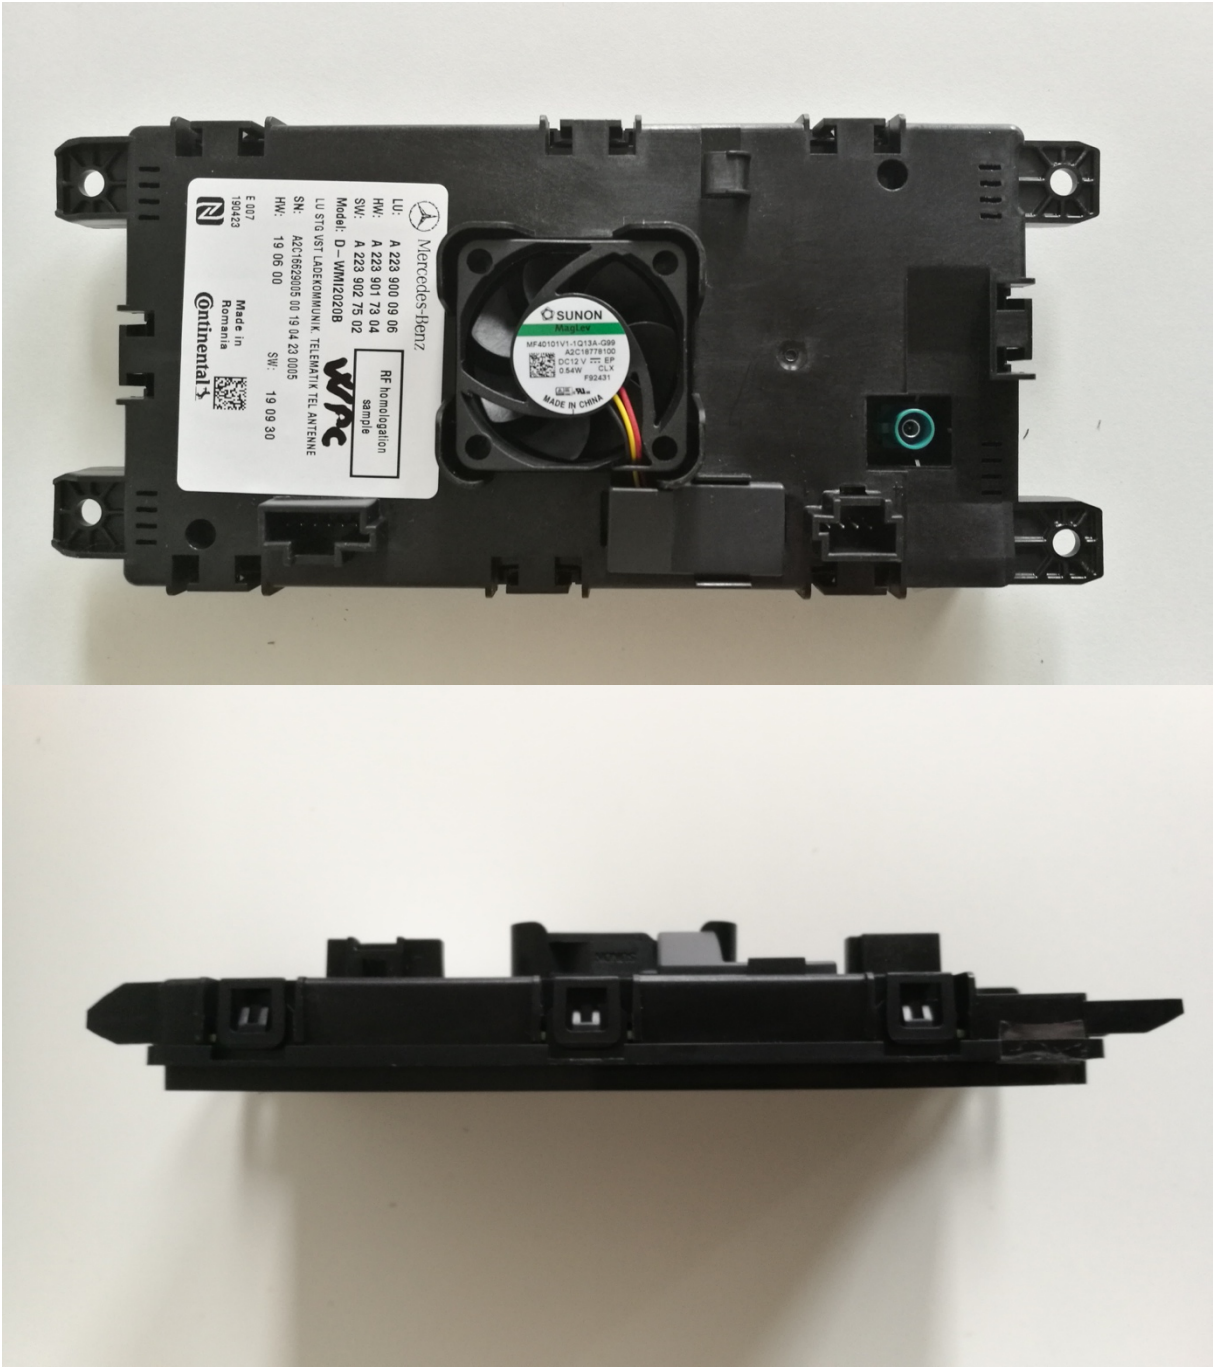

D-WMI2020B external photos

high variant

low variant