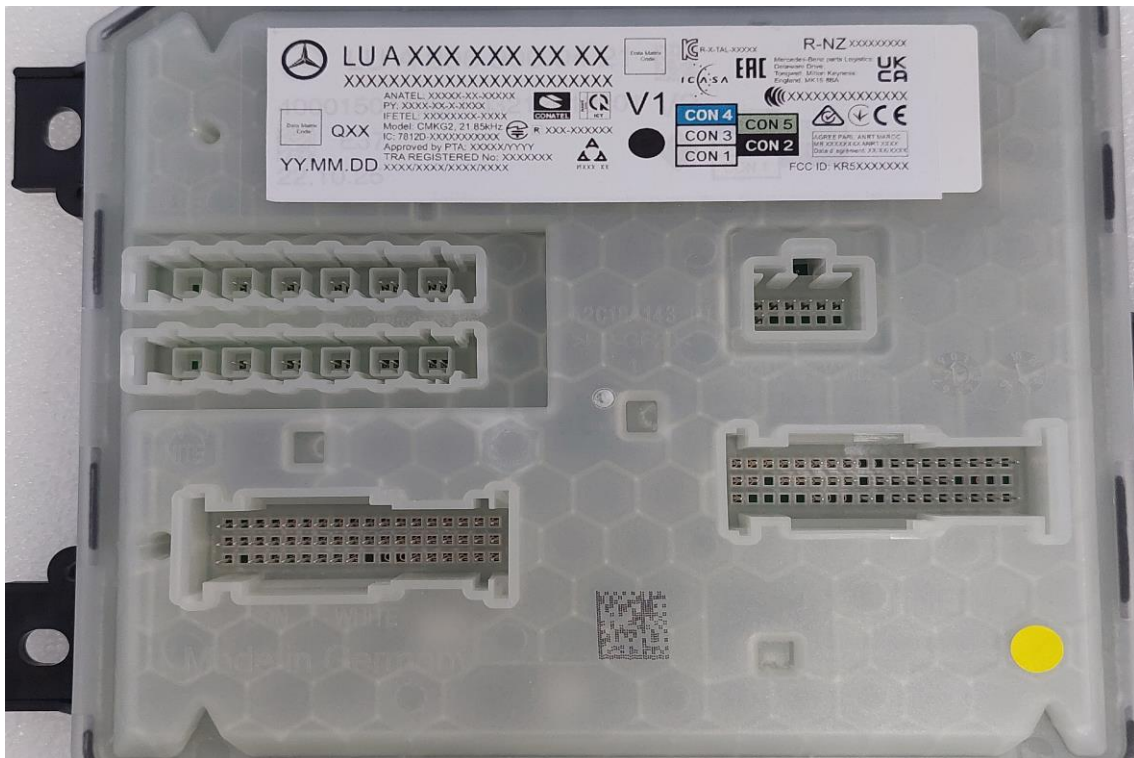

APPENDIX 1 - PHOTOGRAPHS OF EUT EXTERNAL PHOTOGRAPHS OF EUT

Antenna Continental / A223 905 22 00

Continental / A205 905 3005

Report No.: TM-2211000293P

Page: 6 / 9
Rev.: 01

Continental / A206 905 25 04