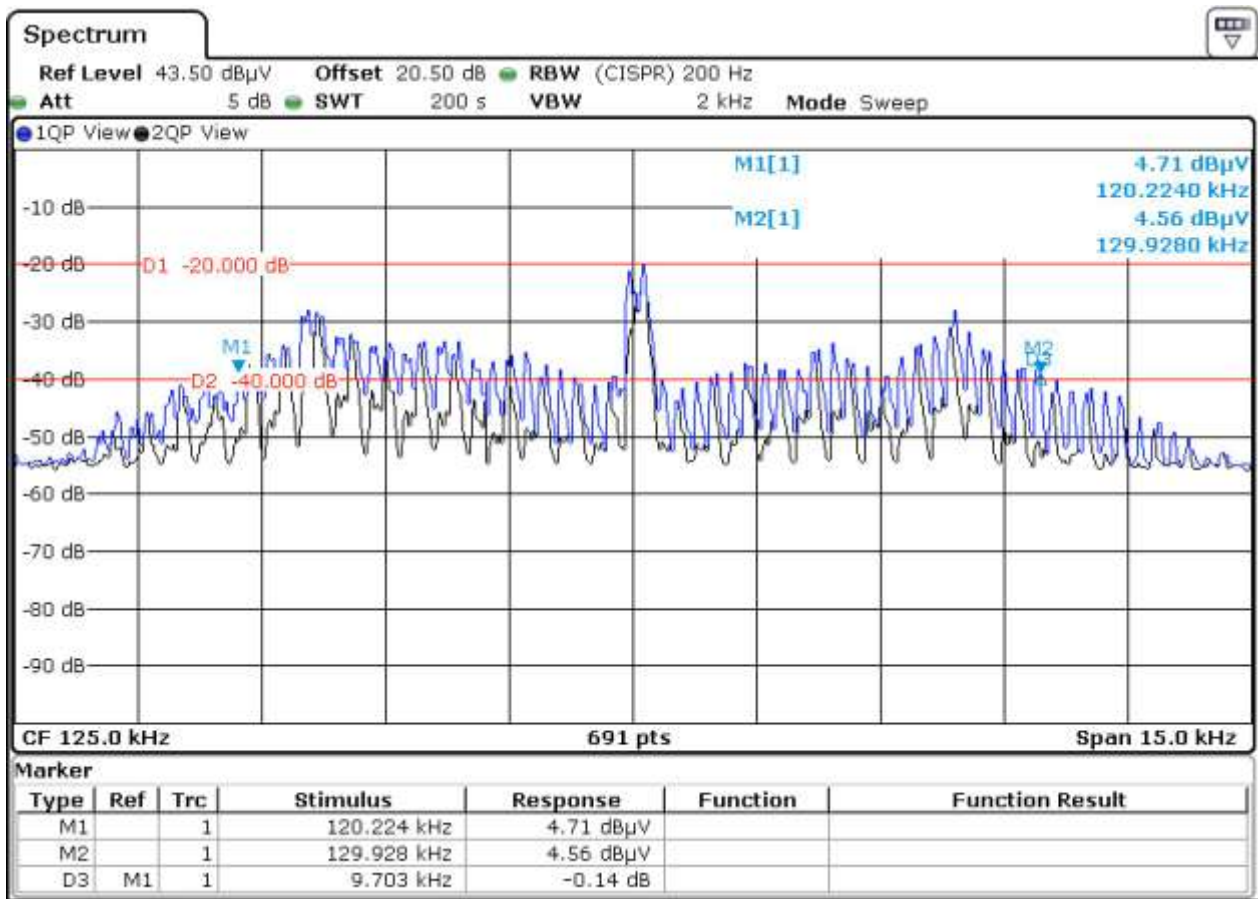

Annex no. 3

Occupied Bandwidth Plot

20 dB bandwidth

99 % dB bandwidth