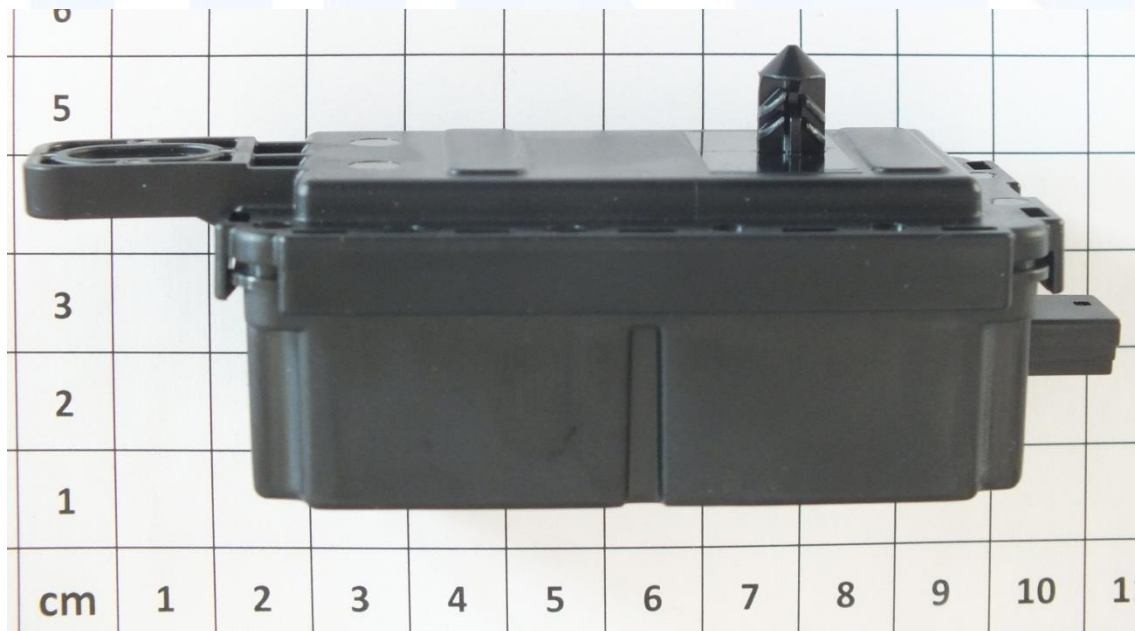

FCC ID: KR5A2C35029700

IC ID: 7812D-35029700

3 EQUIPMENT UNDER TEST

3.1 Photo documentation of the EUT

External view:

FCC ID: KR5A2C35029700

IC ID: 7812D-35029700