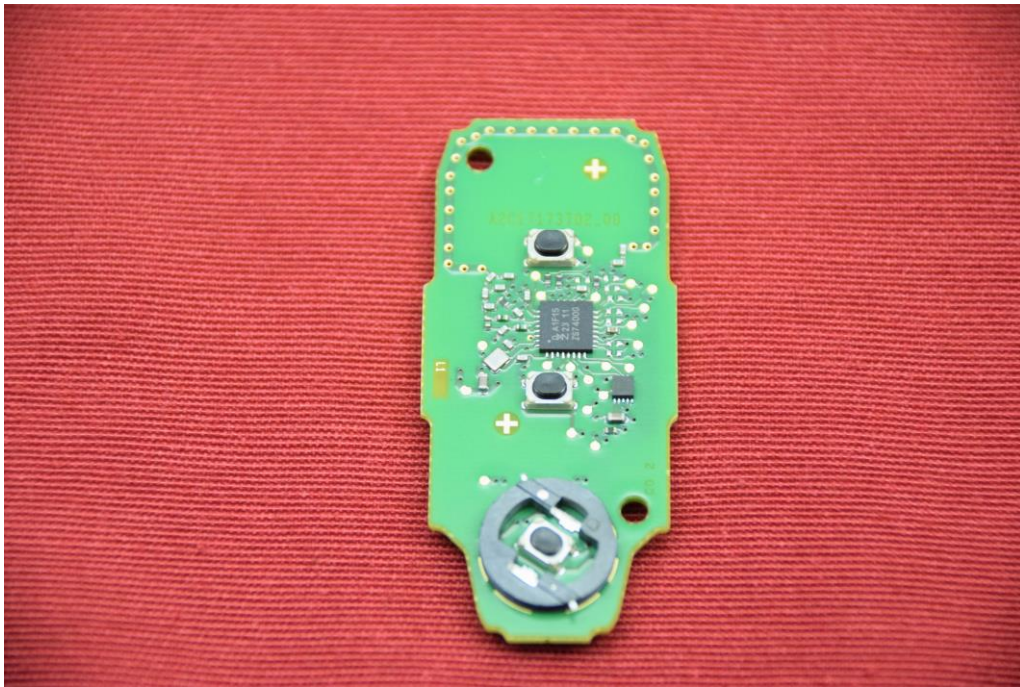

1 Annex C – documentation

1.1 List of Pictures

Picture 1: Opened EUT (top view)2
Picture 2: Module (top view)2
Picture 3: Module (rear view).....3
Picture 4: EUT without module (top view).....3
Picture 5: Used battery (top view).....4

EMV **TESTHAUS** GmbH
Gustav-Hertz-Straße 35
94315 Straubing
Germany

Continental Automotive GmbH
RF Transmitter
A2C17105000

180429-AU01+W01
Annex C

Picture 1: Opened EUT (top view)

Picture 2: Module (top view)

Picture 3: Module (rear view)

Picture 4: EUT without module (top view)

Picture 5: Used battery (top view)