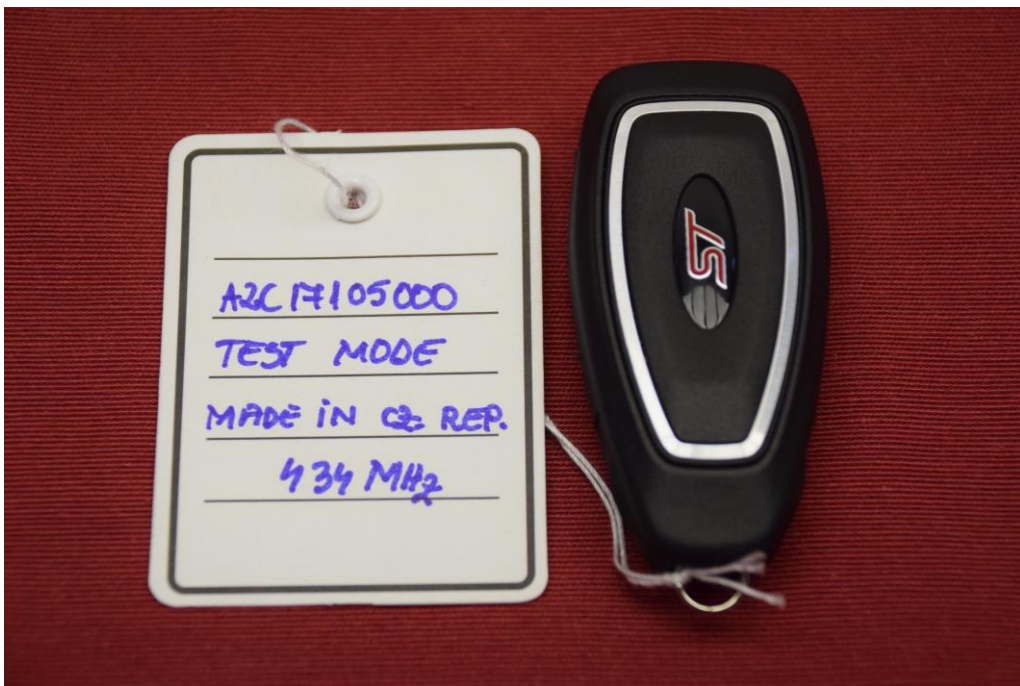

1 Annex B – EUT pictures

1.1 List of Pictures

Picture 1: EUT - top side.....2

Picture 2: EUT - bottom side.....2

Picture 3: EUT - top side.....3

Picture 4: EUT - bottom side.....3

EMV **TESTHAUS** GmbH
Gustav-Hertz-Straße 35
94315 Straubing
Germany

Continental Automotive GmbH
RF Transmitter
A2C17105000

Picture 1: EUT - top side

Picture 2: EUT - bottom side

Picture 3: EUT - top side

Picture 4: EUT - bottom side