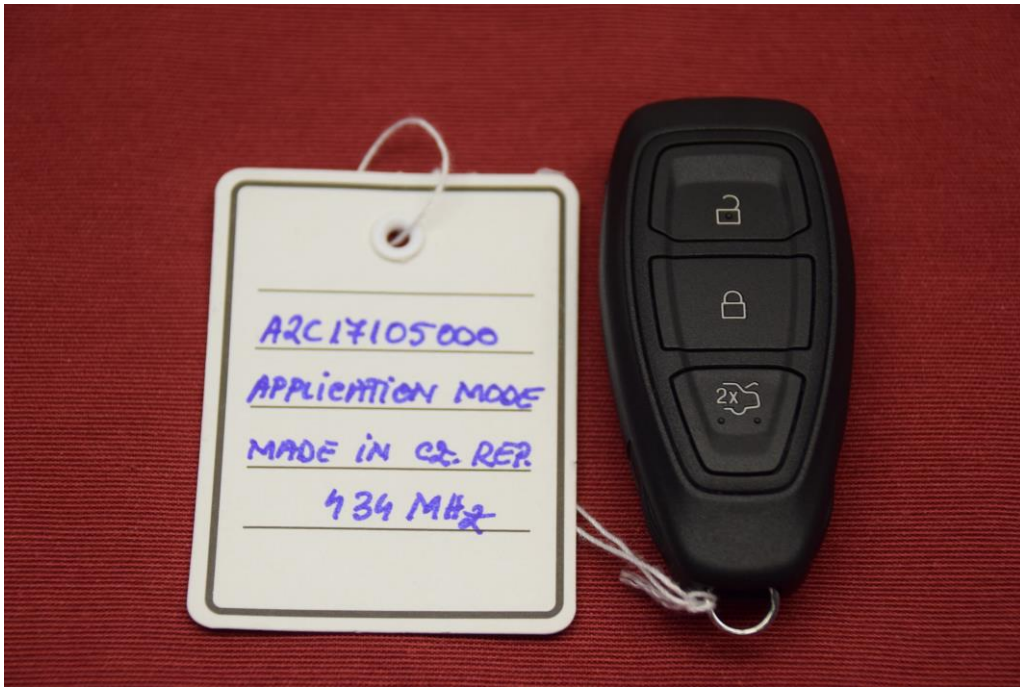

1 Annex B – EUT pictures

1.1 List of Pictures

Picture 1: EUT - top side.....2

Picture 2: EUT - bottom side.....2

Picture 3: EUT - top side.....3

Picture 4: EUT - bottom side.....3

EMV **TESTHAUS** GmbH
Gustav-Hertz-Straße 35
94315 Straubing
Germany

Continental Automotive GmbH
RF Transmitter
A2C17105000

Picture 1: EUT - top side

Picture 2: EUT - bottom side

Picture 3: EUT - top side

Picture 4: EUT - bottom side