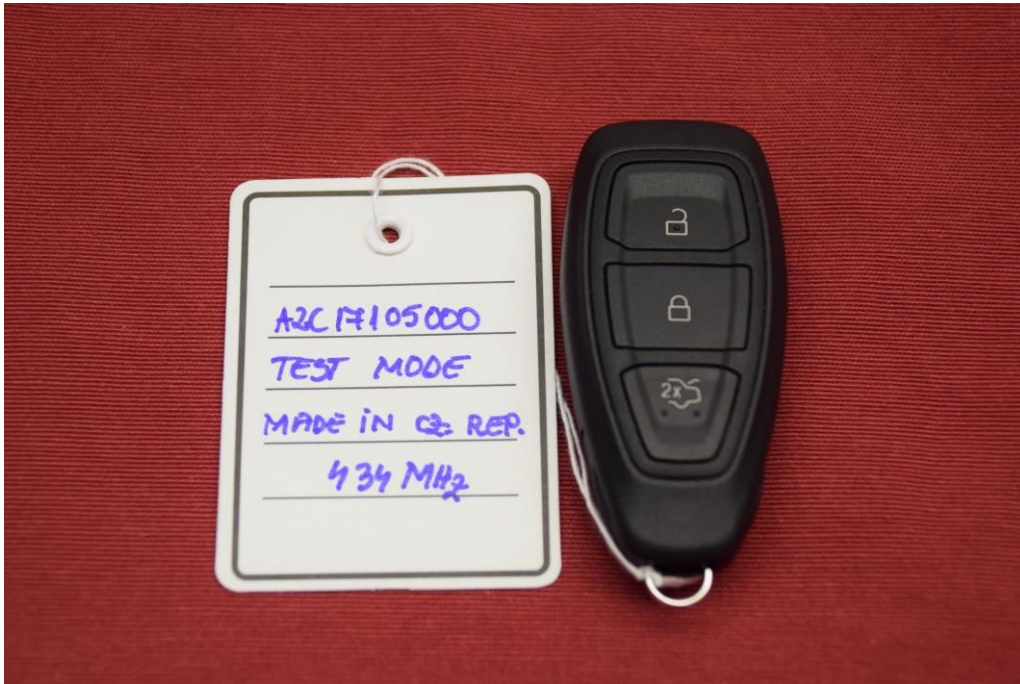

1 Annex B – EUT pictures

1.1 List of Pictures

Picture 1: EUT - top side.....2

Picture 2: EUT - bottom side.....2

Picture 3: EUT - top side.....3

Picture 4: EUT - bottom side.....3

EMV **TESTHAUS** GmbH
Gustav-Hertz-Straße 35
94315 Straubing
Germany

Continental Automotive GmbH
RF Transmitter
A2C17105000

Picture 1: EUT - top side

Picture 2: EUT - bottom side

Picture 3: EUT - top side

Picture 4: EUT - bottom side