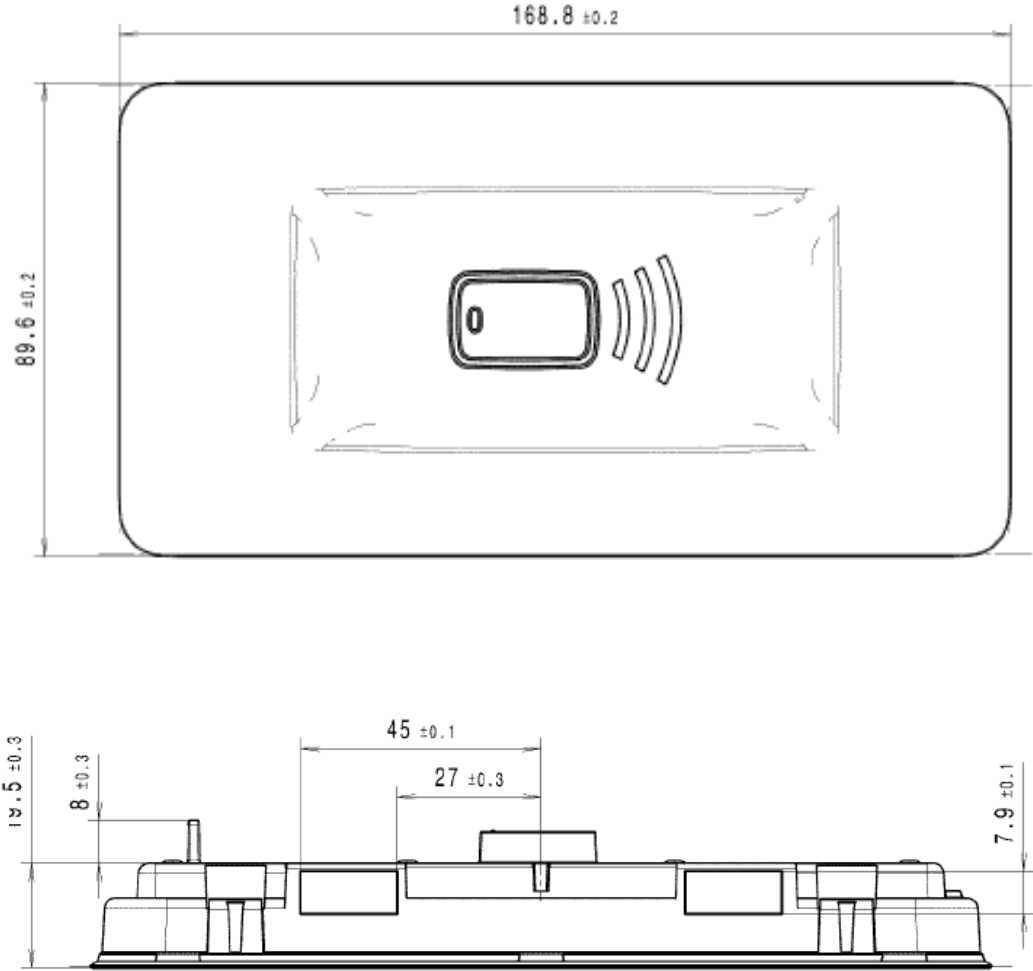

Device Label

Continental

NFC Reader

A2C12393700

Isometric View:

Dimensions (in mm):

Marking variant:

Model:A2C12393700
IC:7812D-A2C12393700