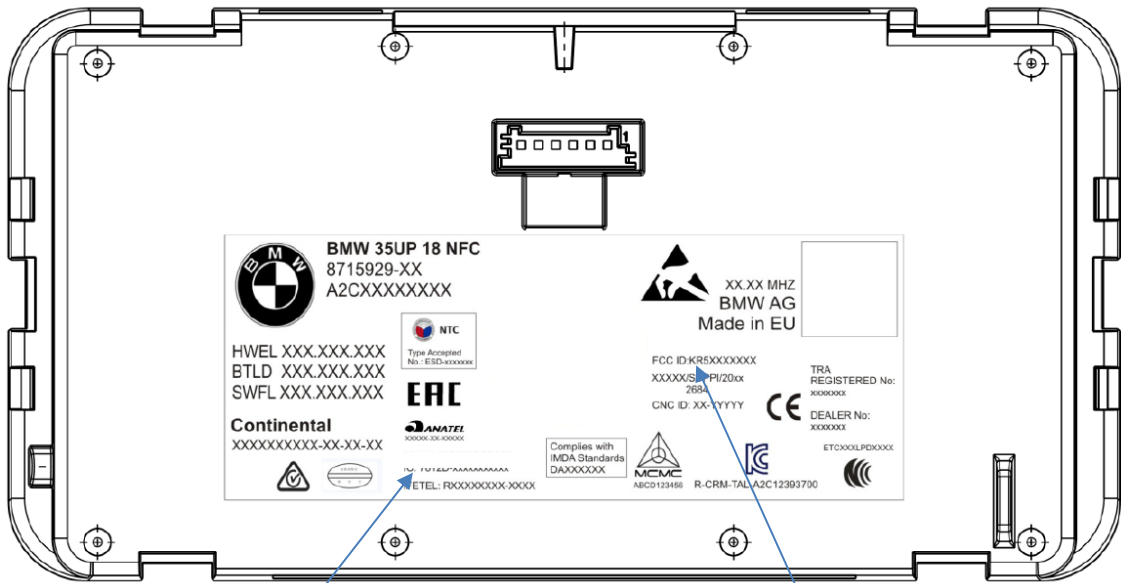

Device Label

Continental

NFC Reader

A2C12393700

Isometric View:

Dimensions (in mm):

Marking variant:

Model:A2C12393700
IC:7812D-A2C12393700