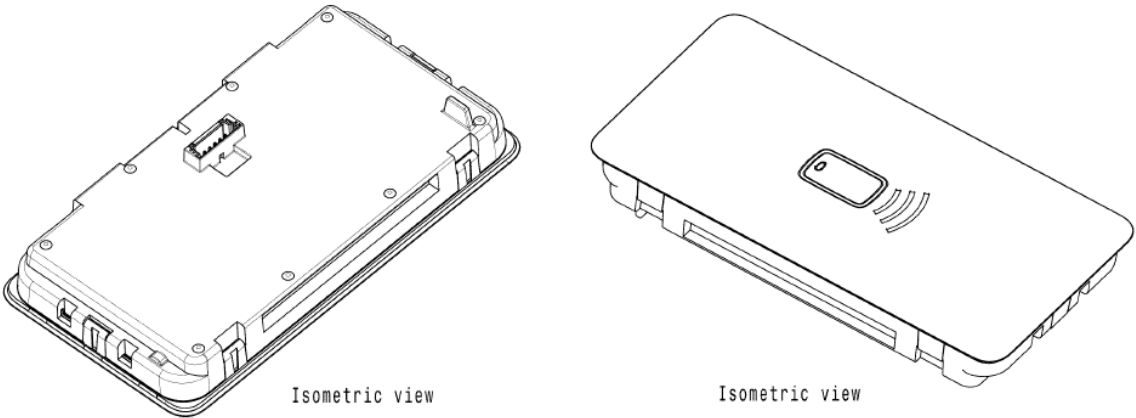

Device Label

Continental

NFC Reader

A2C12393700

Isometric View:

Dimensions (in mm):

Marking variant:

Model:A2C12393700
IC:7812D-A2C12393700