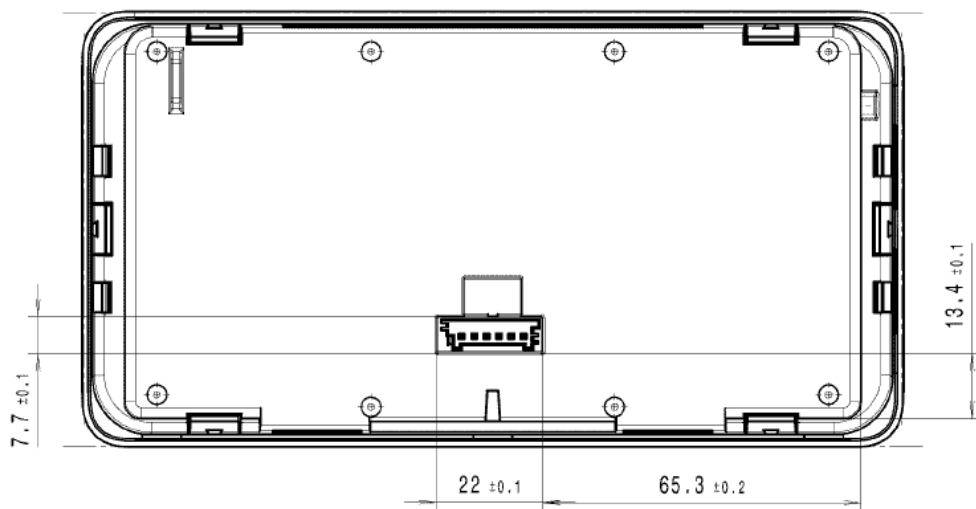

Device Label

Continental

NFC Reader

A2C12393700

Isometric View:

Dimensions (in mm):

Marking variant:

Model:A2C12393700
IC:7812D-A2C12393700