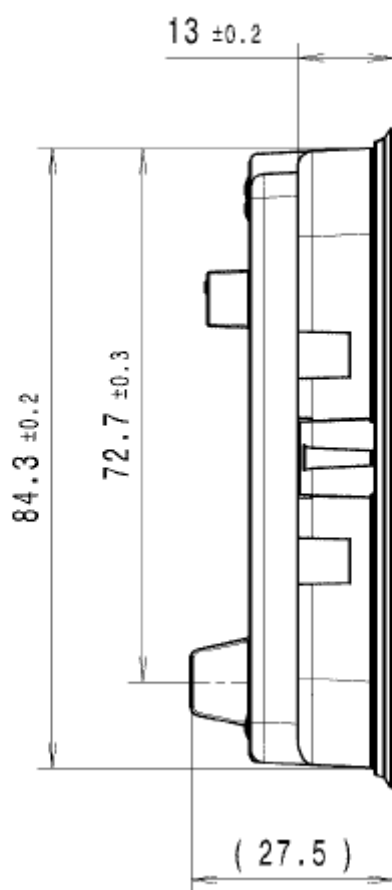

Device Label

Continental

NFC Reader

A2C12393700

Isometric View:

Dimensions (in mm):

Marking variant:

Model:A2C12393700
IC:7812D-A2C12393700