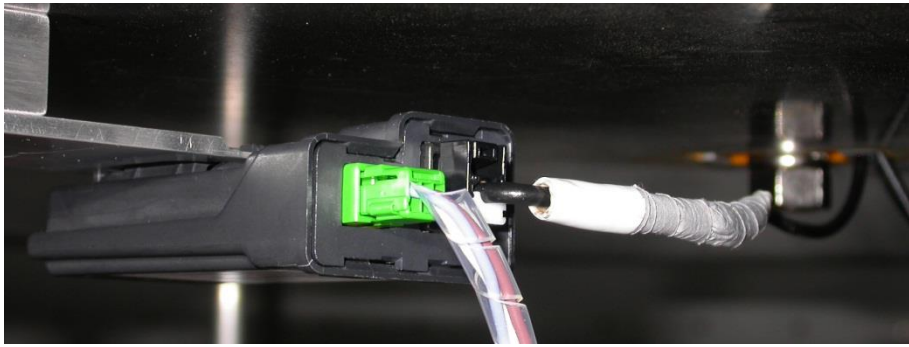

Attachment A to File No.: T36248-04

1 Photo documentation of the EUT

1.1 External views:

- Test setup:

1.2 Internal views:

- Car roof antenna - 39150-TZ3A-A231-M1:

- Car roof antenna - 39150-TZ3A-X021-M1

- Car roof antenna - 39150-TZ3A-A040-M1