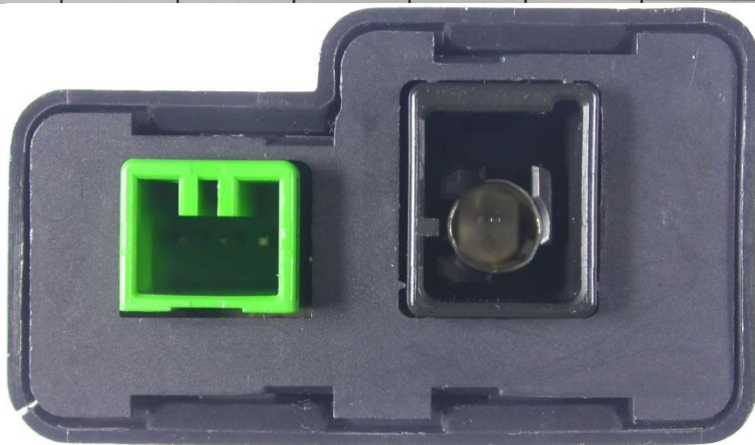

Attachment A to File No.: T36248-04

1 Photo documentation of the EUT

1.1 External views:

- Test setup:

1.2 Internal views:

- Car roof antenna - 39150-TZ3A-A231-M1:

- Car roof antenna - 39150-TZ3A-X021-M1

- Car roof antenna - 39150-TZ3A-A040-M1