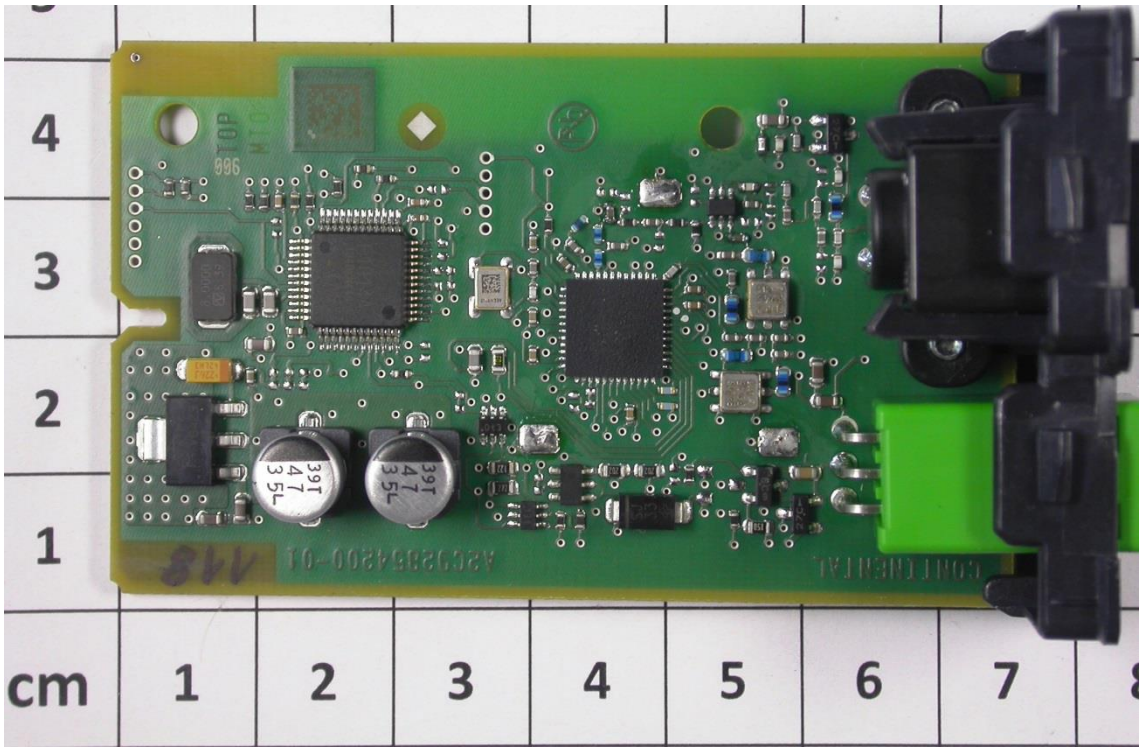

Attachment A to File No.: T36248-04

1 Photo documentation of the EUT

1.1 External views:

- Test setup:

1.2 Internal views:

- Car roof antenna - 39150-TZ3A-A231-M1:

- Car roof antenna - 39150-TZ3A-X021-M1

- Car roof antenna - 39150-TZ3A-A040-M1