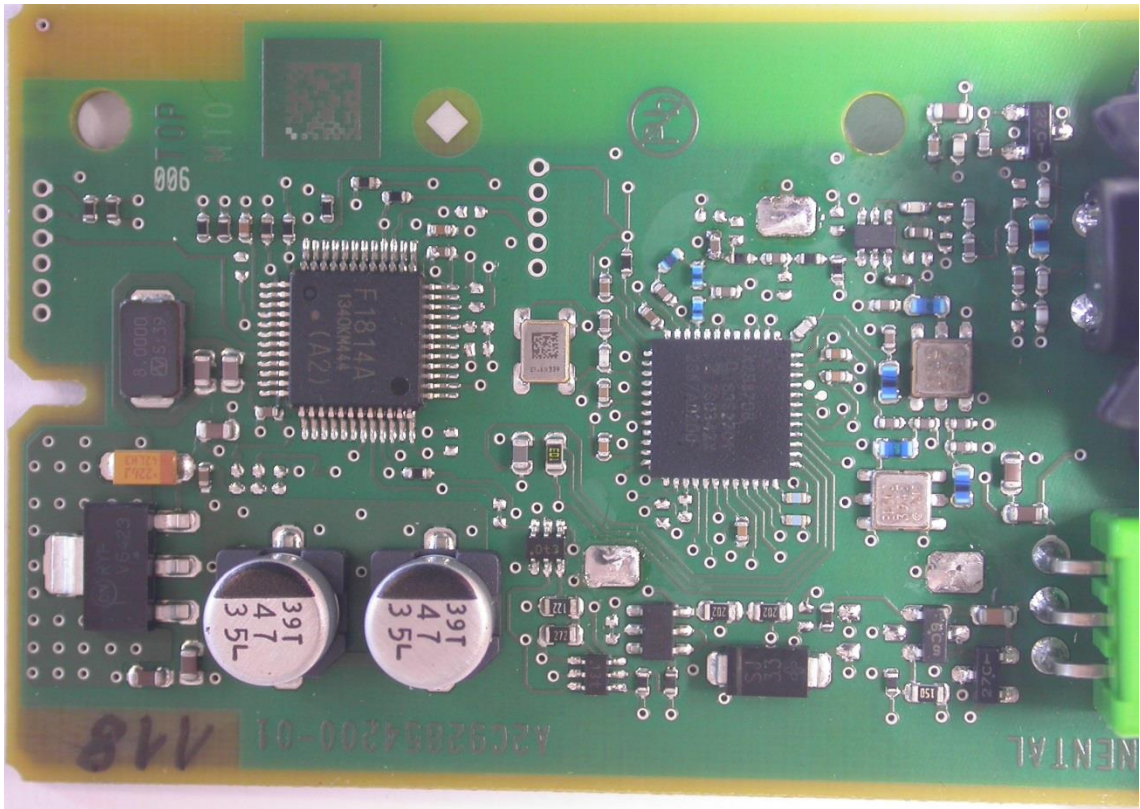

Attachment A to File No.: T36248-04

1 Photo documentation of the EUT

1.1 External views:

- Test setup:

1.2 Internal views:

- Car roof antenna - 39150-TZ3A-A231-M1:

- Car roof antenna - 39150-TZ3A-X021-M1

- Car roof antenna - 39150-TZ3A-A040-M1