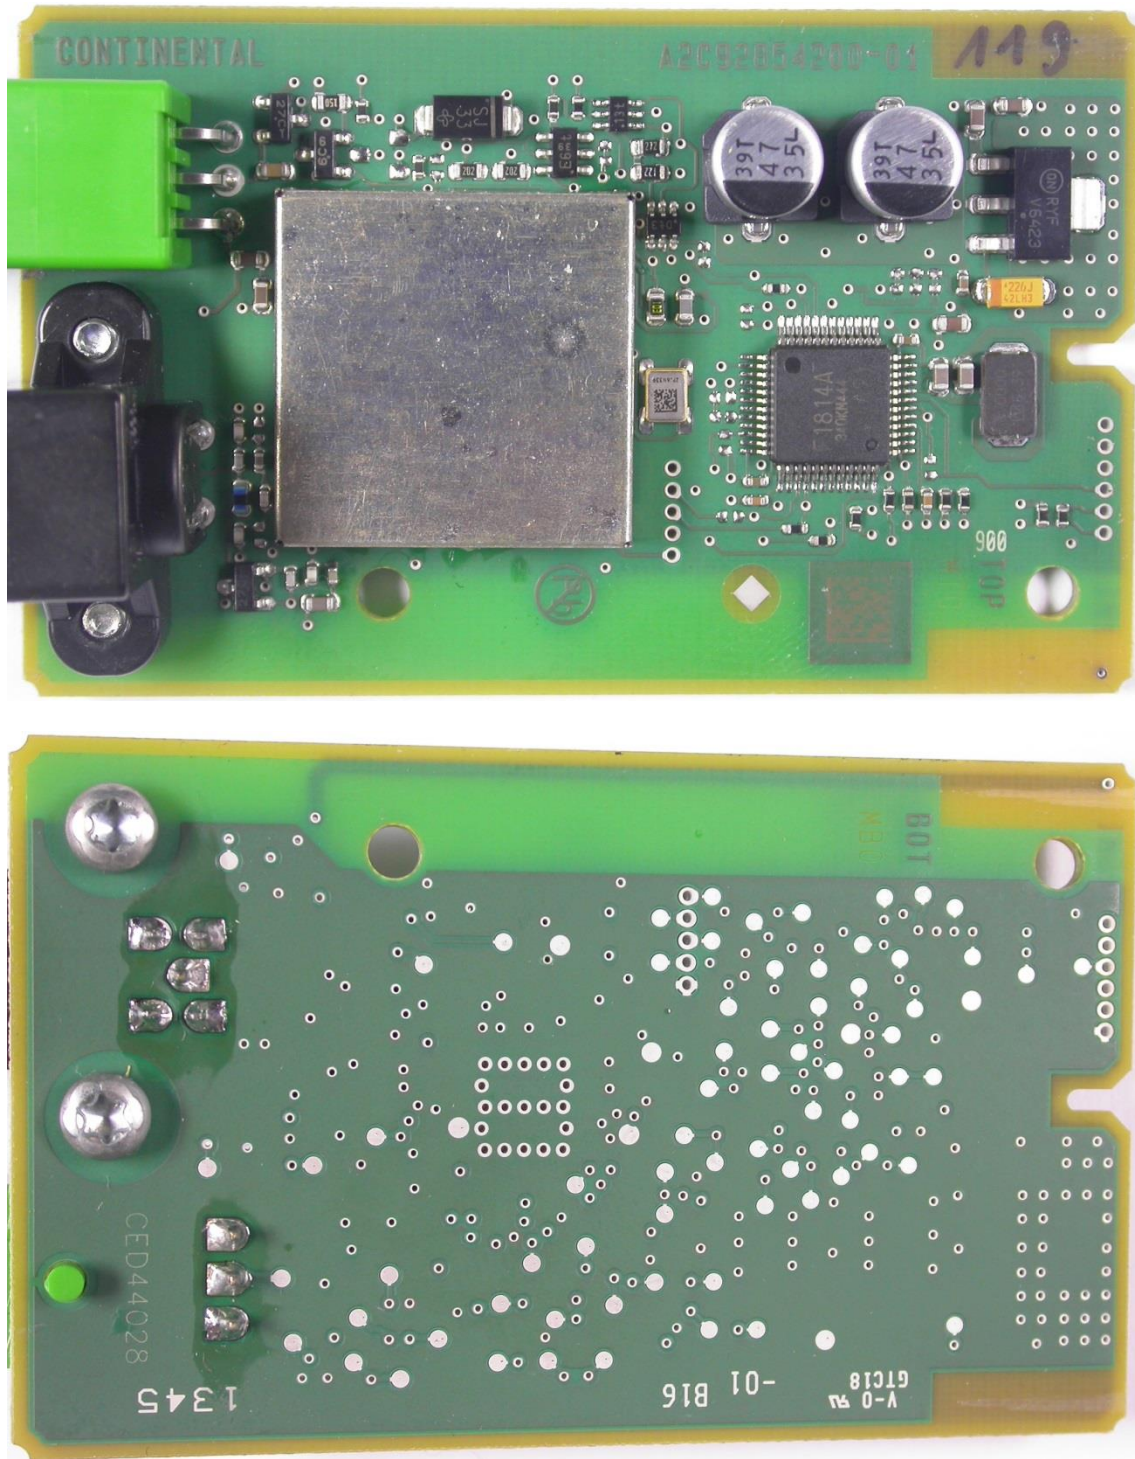

Attachment A to File No.: T36248-04

1 Photo documentation of the EUT

1.1 External views:

- Test setup:

1.2 Internal views:

- Car roof antenna - 39150-TZ3A-A231-M1:

- Car roof antenna - 39150-TZ3A-X021-M1

- Car roof antenna - 39150-TZ3A-A040-M1