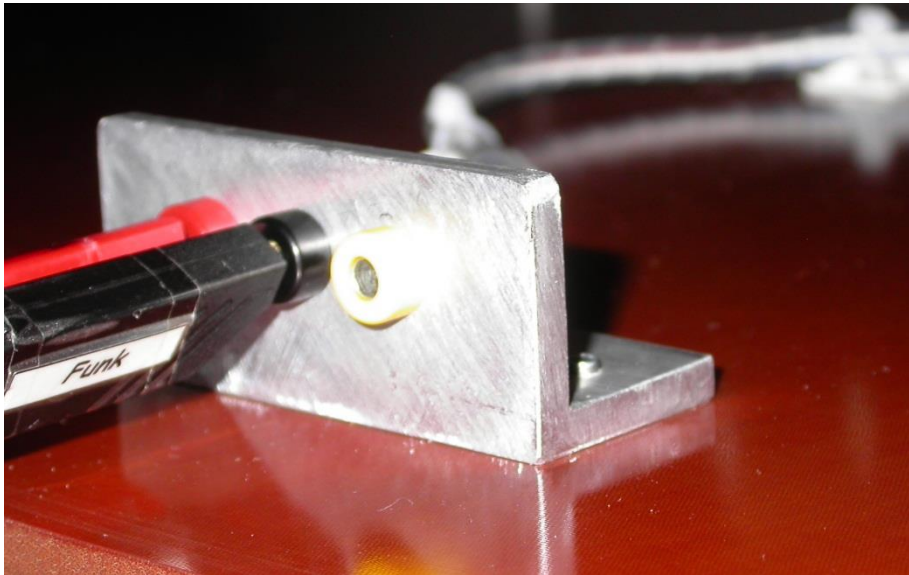

Attachment A to File No.: T36248-04

1 Photo documentation of the EUT

1.1 External views:

- Test setup:

1.2 Internal views:

- Car roof antenna - 39150-TZ3A-A231-M1:

- Car roof antenna - 39150-TZ3A-X021-M1

- Car roof antenna - 39150-TZ3A-A040-M1