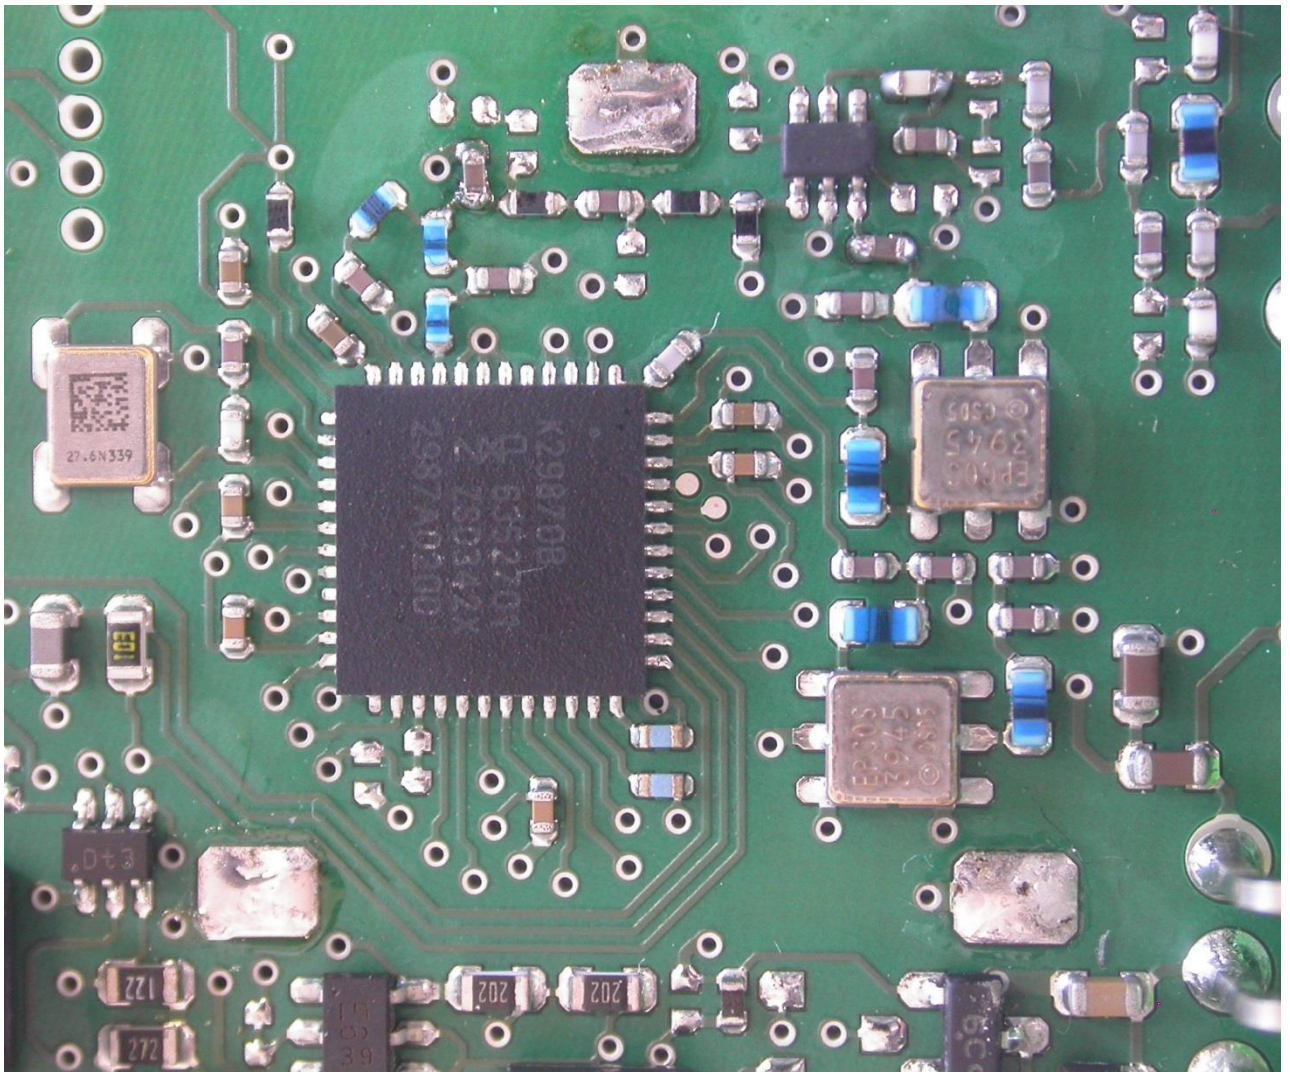

Attachment A to File No.: T36248-04

1 Photo documentation of the EUT

1.1 External views:

- Test setup:

1.2 Internal views:

- Car roof antenna - 39150-TZ3A-A231-M1:

- Car roof antenna - 39150-TZ3A-X021-M1

- Car roof antenna - 39150-TZ3A-A040-M1