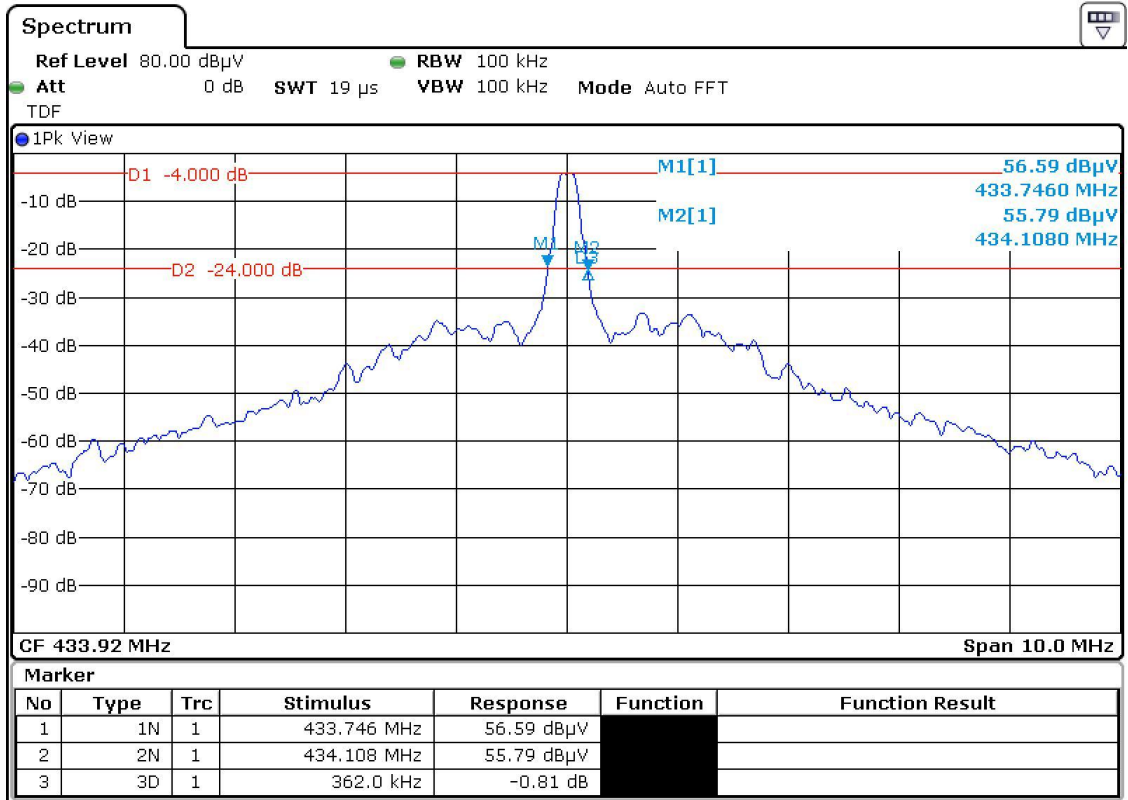

Annex no. 3

Occupied Bandwidth Plot

20 dB bandwidth

99 % bandwidth