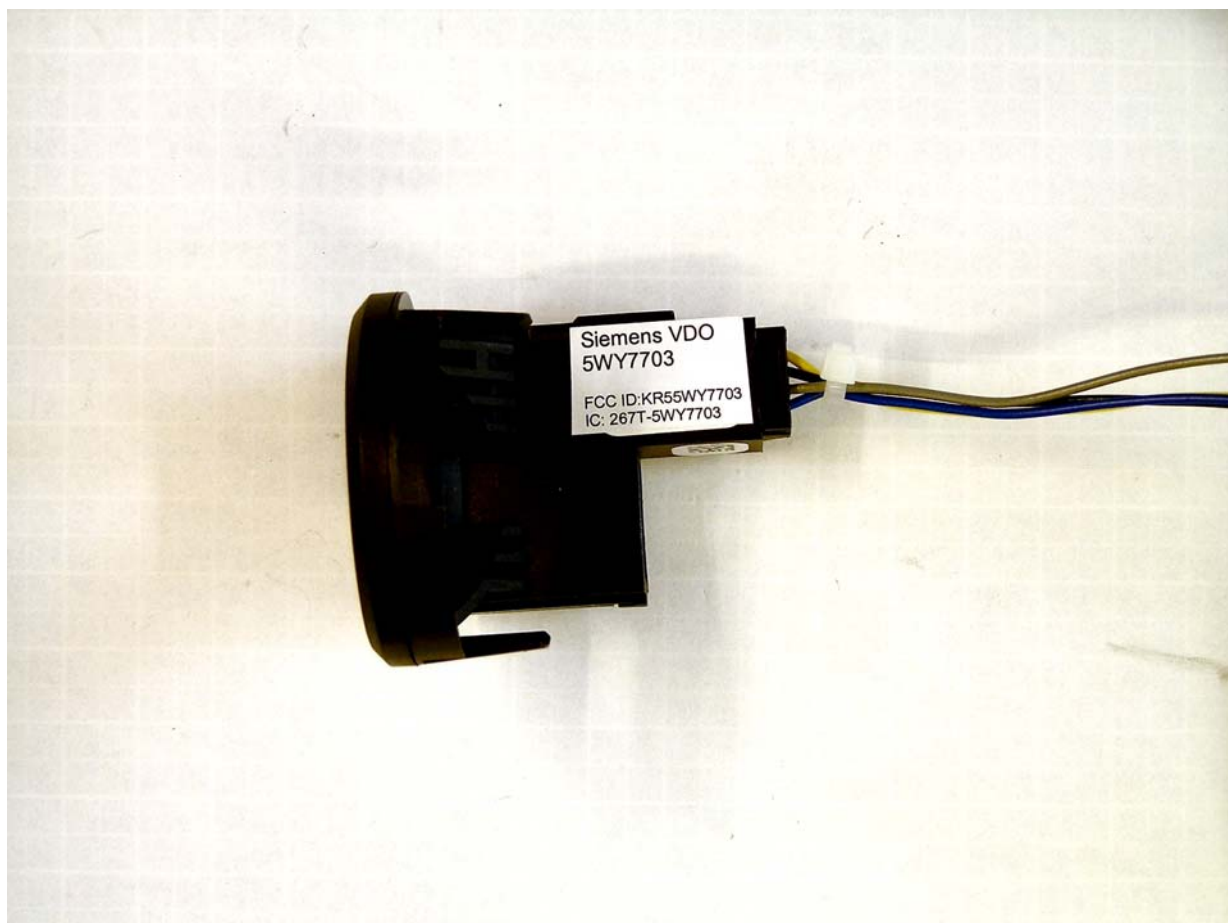

LABEL SAMPLE
SKETCH OF LABEL LOCATION
5WY7703

Siemens VDO
5WY7703
FCC ID:KR55WY7703