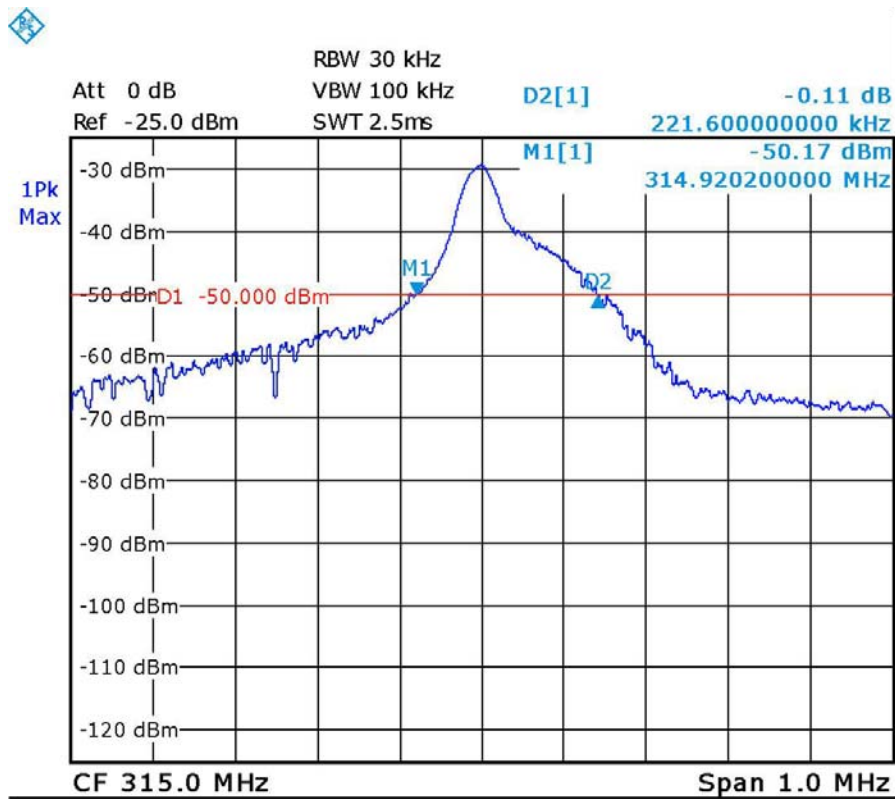

Occupied bandwidth plot

20 dB bandwidth

99 % bandwidth