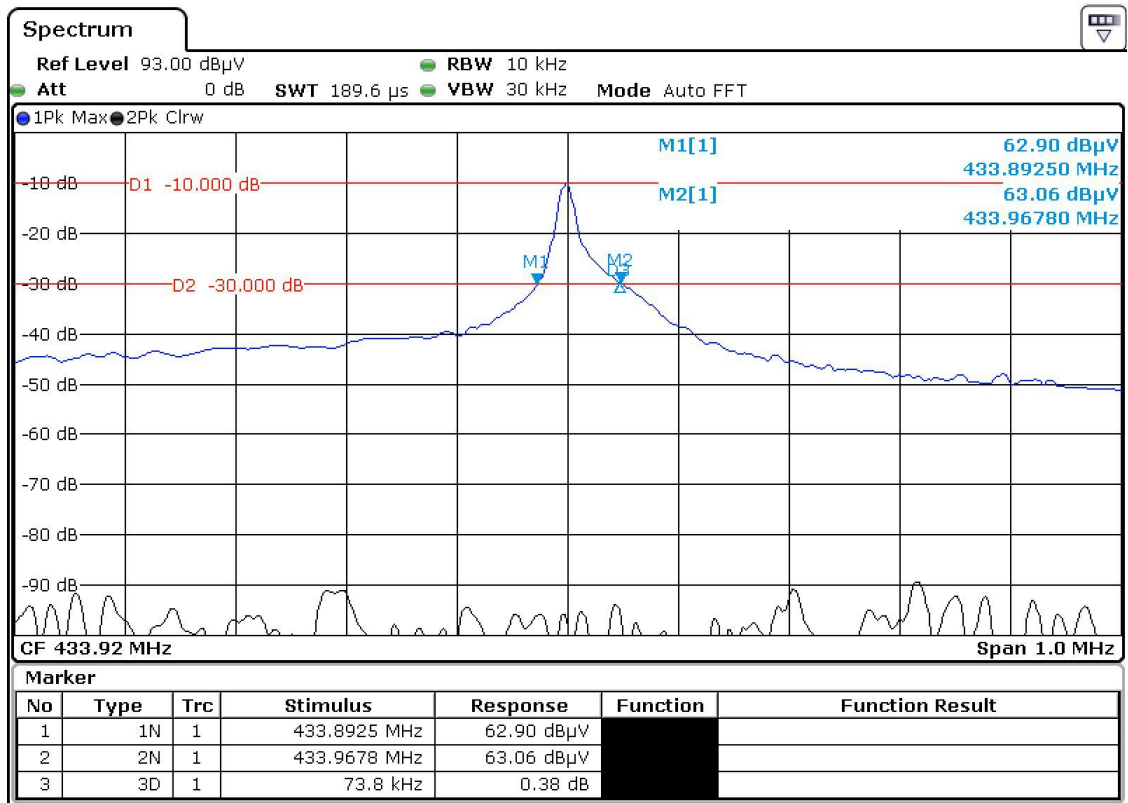

Annex no. 3

Occupied Bandwidth Plot

20 dB bandwidth

99% bandwidth