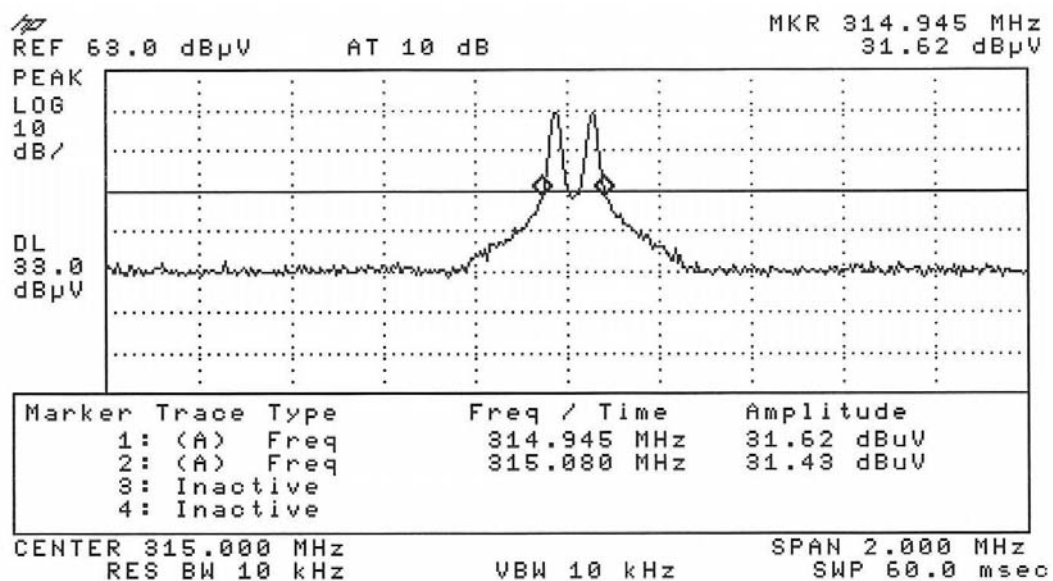

Occupied bandwidth plot

20 dB bandwidth

99% bandwidth