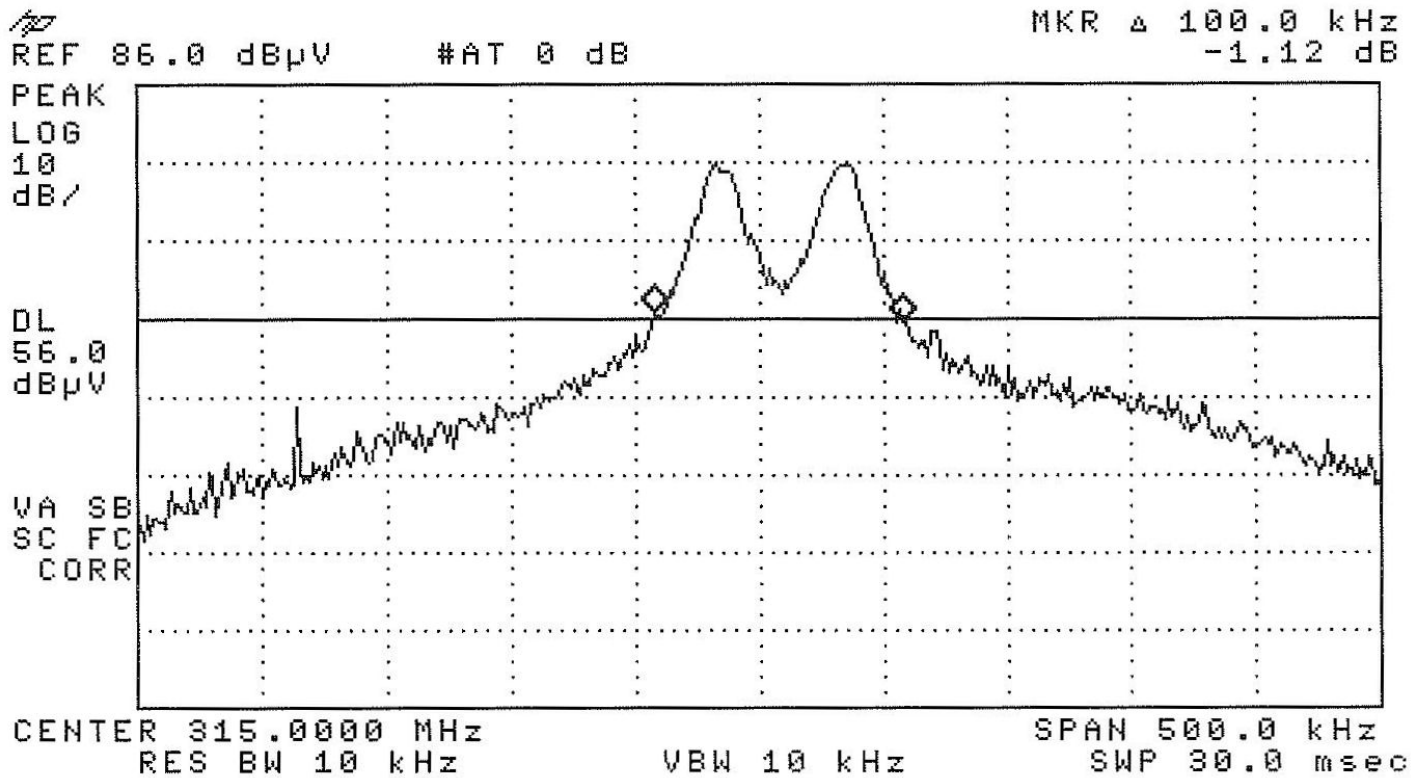

### Occupied bandwidth plot

#### 20 dB bandwidth

### 99% bandwidth