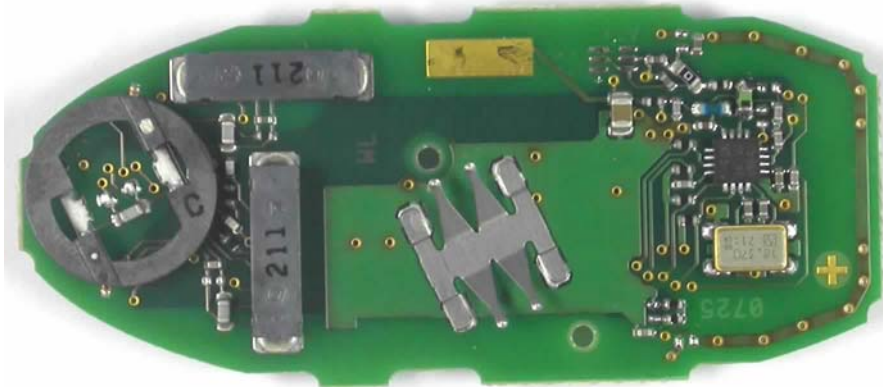

FCC ID: KR55WK49622

**5WK49622**  
T31920-00-00KJ

Internal Photo  
Open case

**5WK49622**  
T31920-00-00KJ

Internal Photo  
Battery

FCC ID: KR55WK49622

**5WK49622**  
T31920-00-00KJ

Internal Photo  
Top view of PCB

**5WK49622**  
T31920-00-00KJ

Internal Photo  
Rear view of PCB