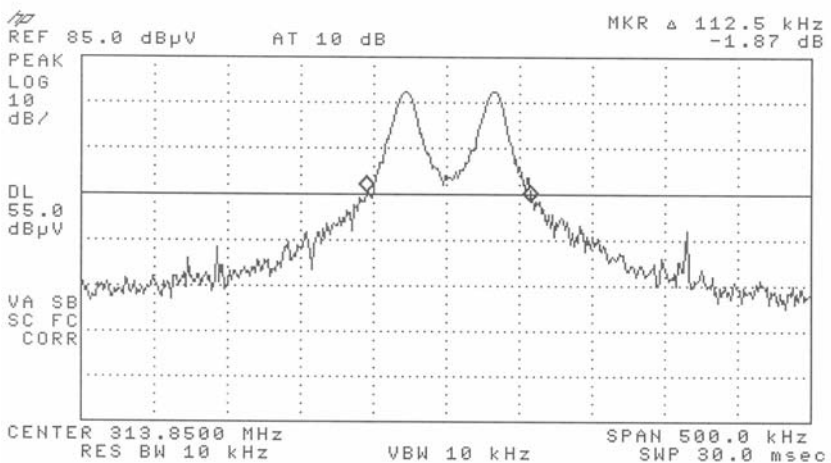

OCCUPIED BANDWIDTH PLOT
Key: 5WK4 9308

Close button

Open button

Tailgate button