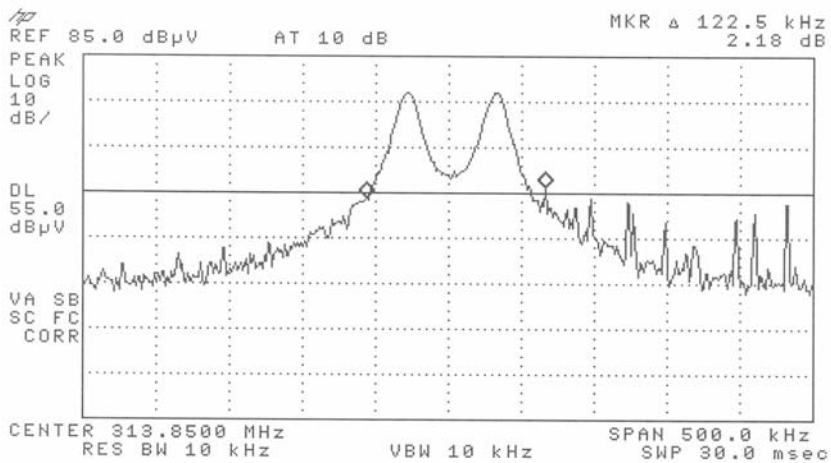

OCCUPIED BANDWIDTH PLOT
Key: 5WK4 9308

Close button

Open button

Tailgate button