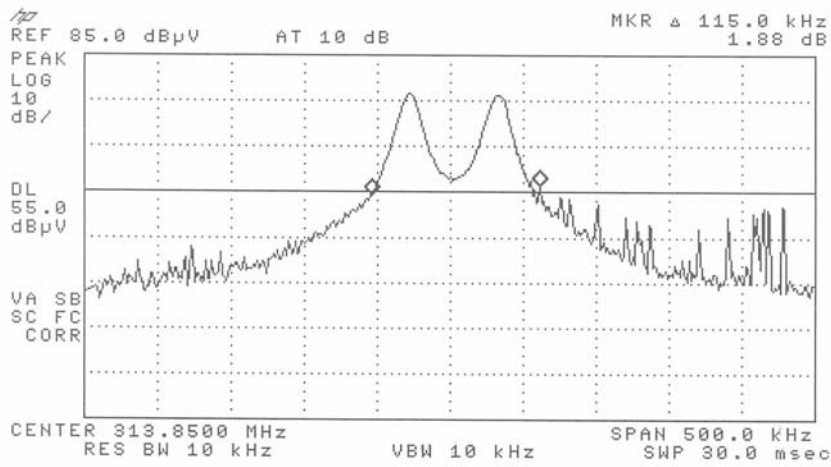

OCCUPIED BANDWIDTH PLOT
Key: 5WK4 9308

Close button

Open button

Tailgate button