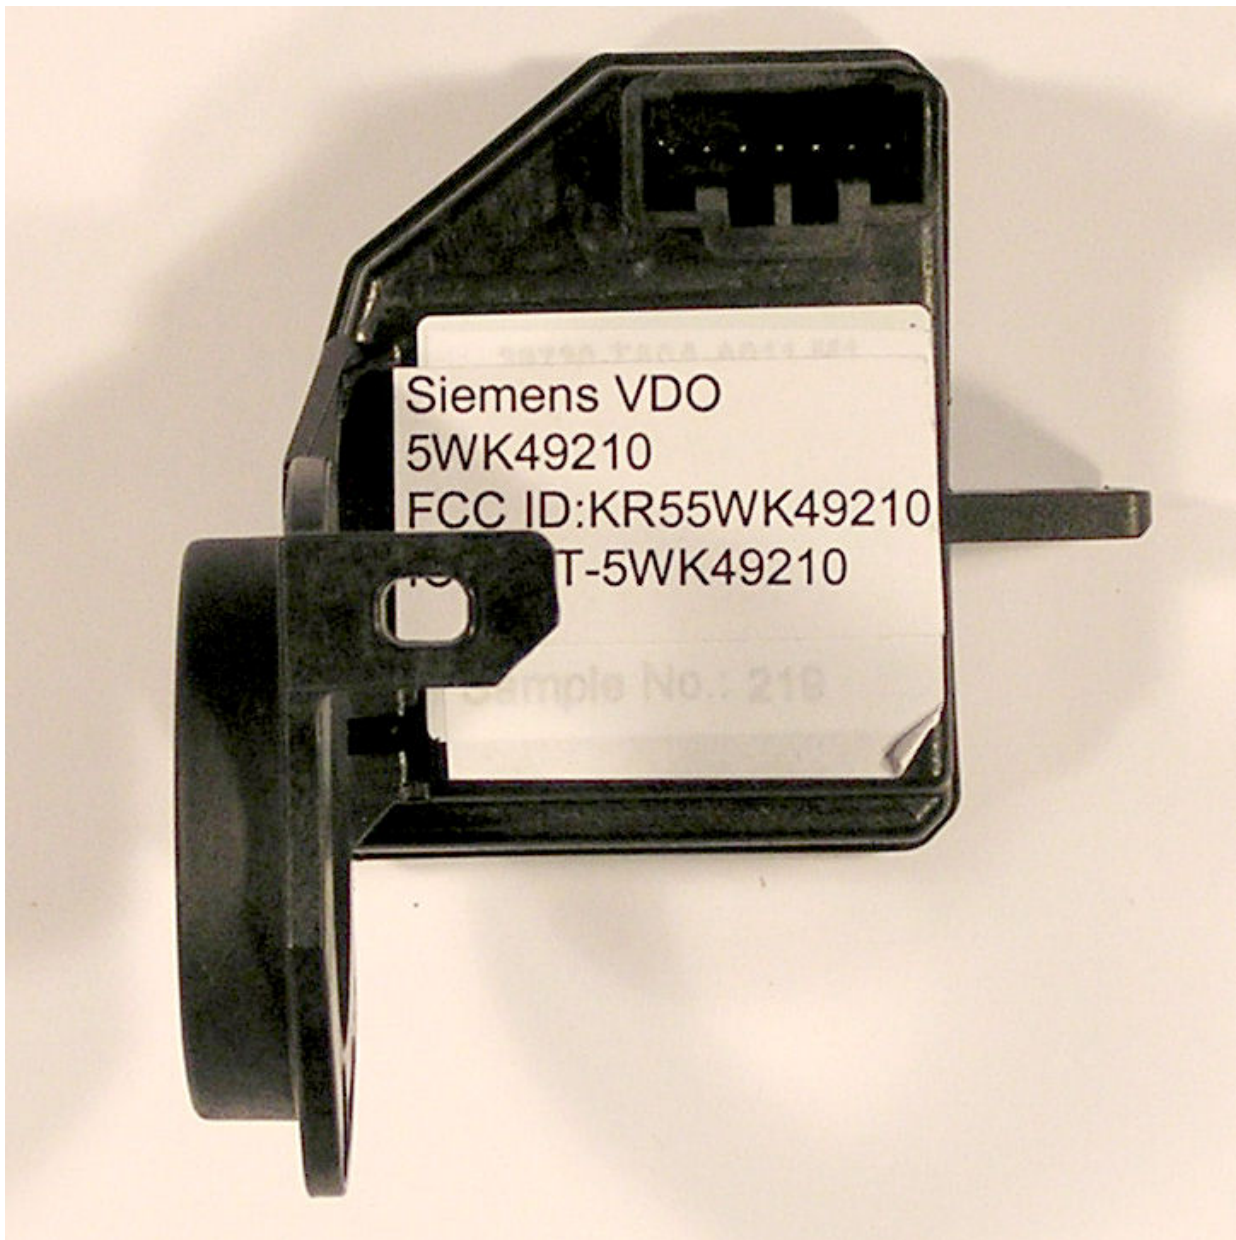

SKETCH OF LABEL LOCATION
5WK4 9210

LABEL SAMPLE

Siemens VDO
5WK49210
FCC ID:KR55WK49210
IC:267T-5WK49210