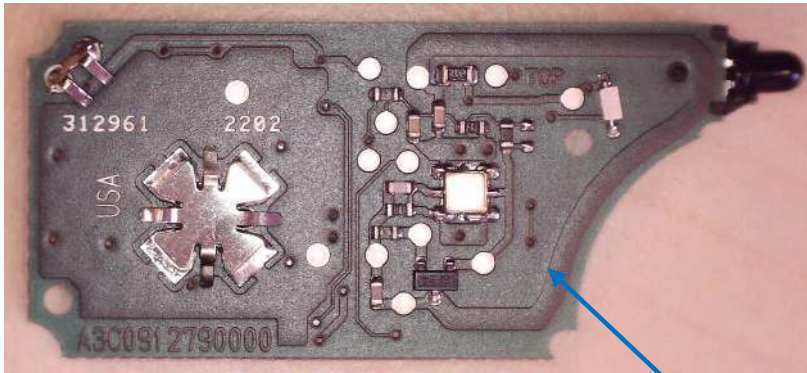

# Mercedes FSB2 Key Fob 5WK4795 USA and Canada radio homologation Antenna information

# Mercedes FBS2 Key Fob 5WK4795

Integrated antenna on the PCB of the key fob  
copper conductor track