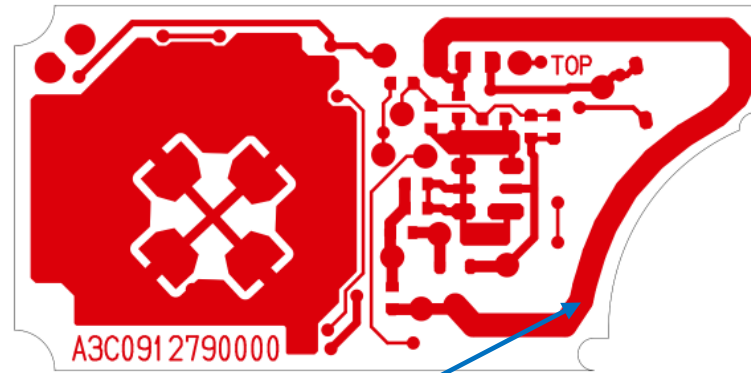

# Mercedes FSB2 Key Fob 5WK4795 USA and Canada radio homologation Antenna information

# Mercedes FBS2 Key Fob 5WK4795

Integrated antenna on the PCB of the key fob  
copper conductor track