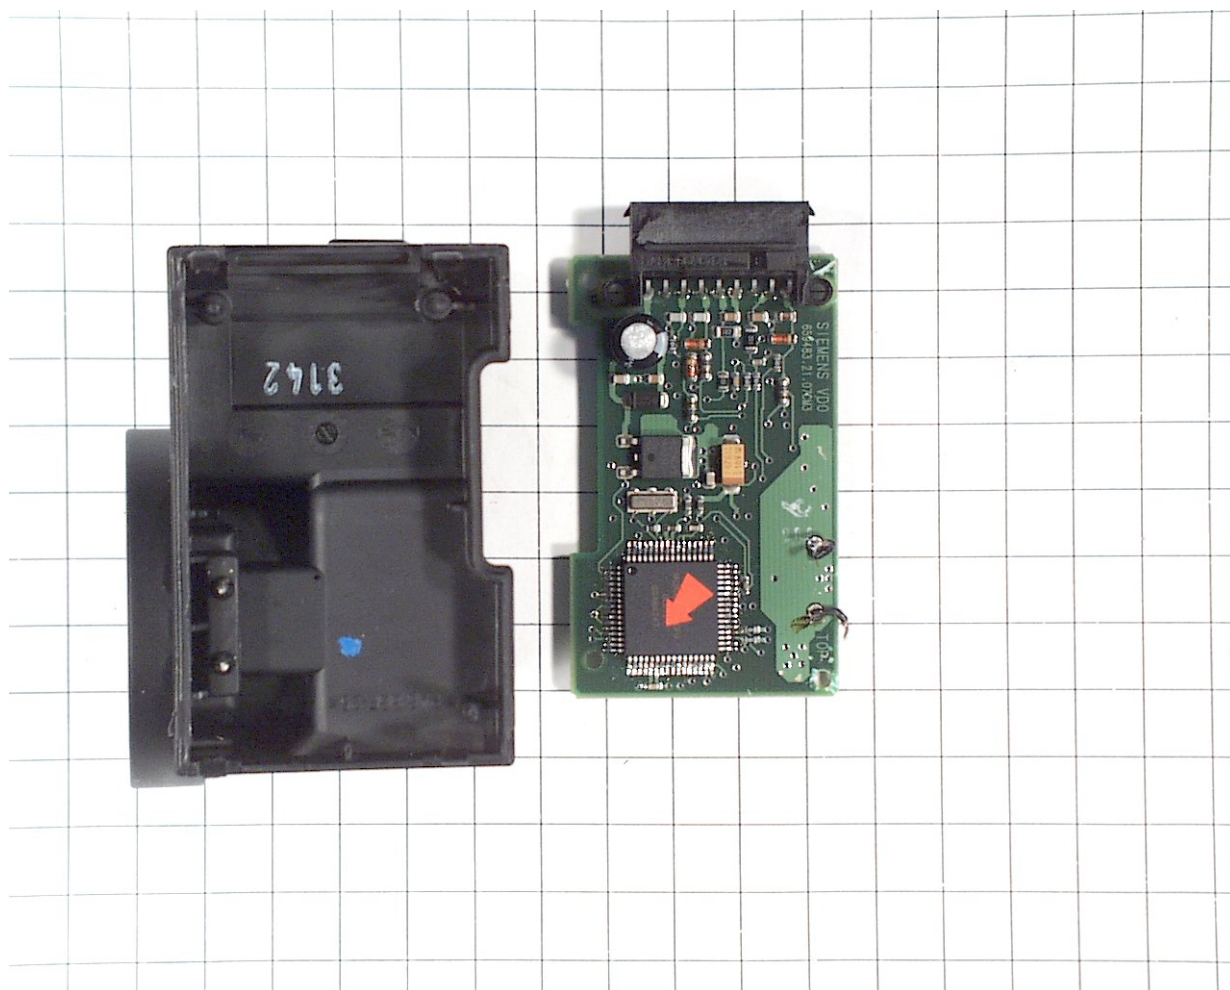

Internal Photographs  
EUT : Siemens VDO 5WK4 7631

Internal Component Side Photo

Internal Solder Side Photo