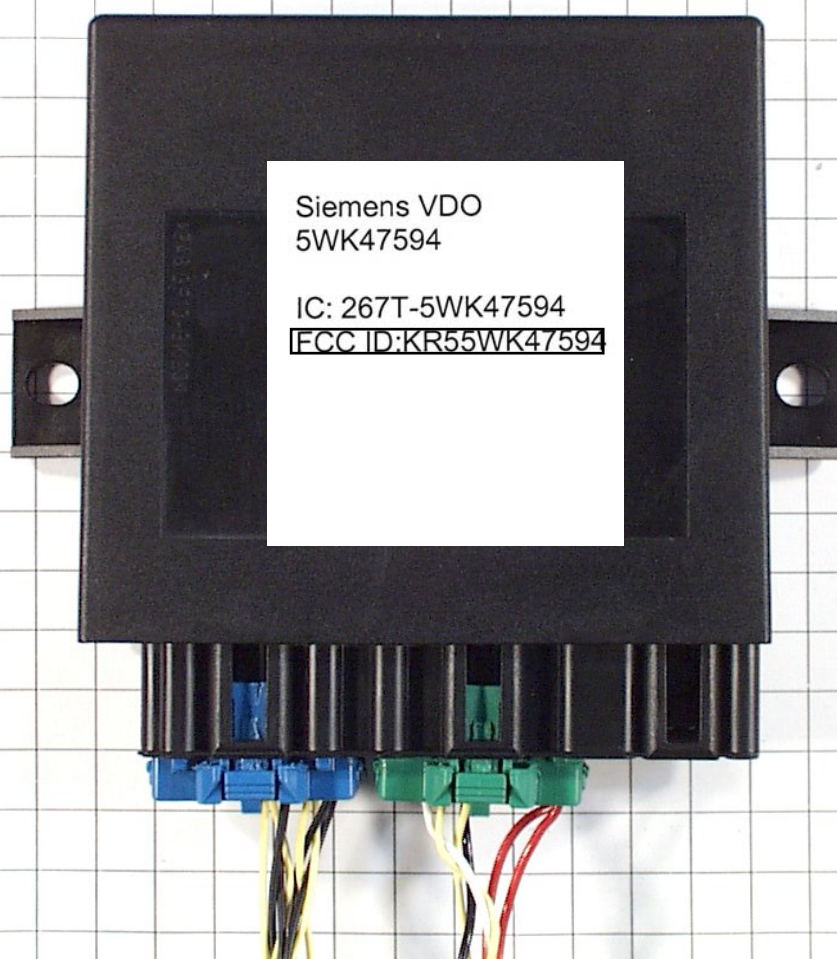

FCC ID LABEL SAMPLE
SKETCH OF FCC ID LABEL LOCATION

Siemens VDO
5WK47594

IC: 267T-5WK47594

FCC ID:KR55WK47594
