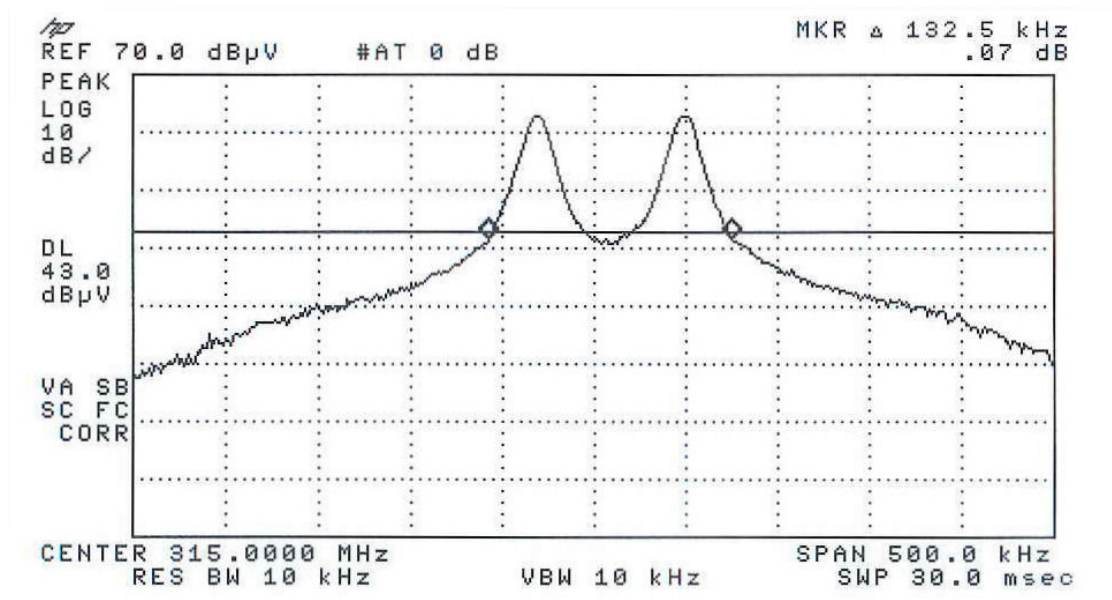

Occupied bandwidth plot

20 dB bandwidth

99% bandwidth