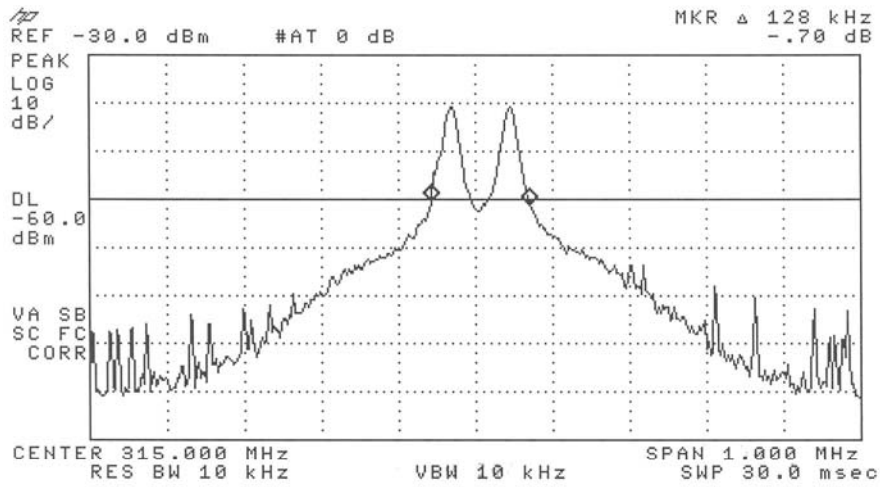

OCCUPIED BANDWIDTH PLOT
Key: 5WK4 3451

Close button

Open button

Tailgate button