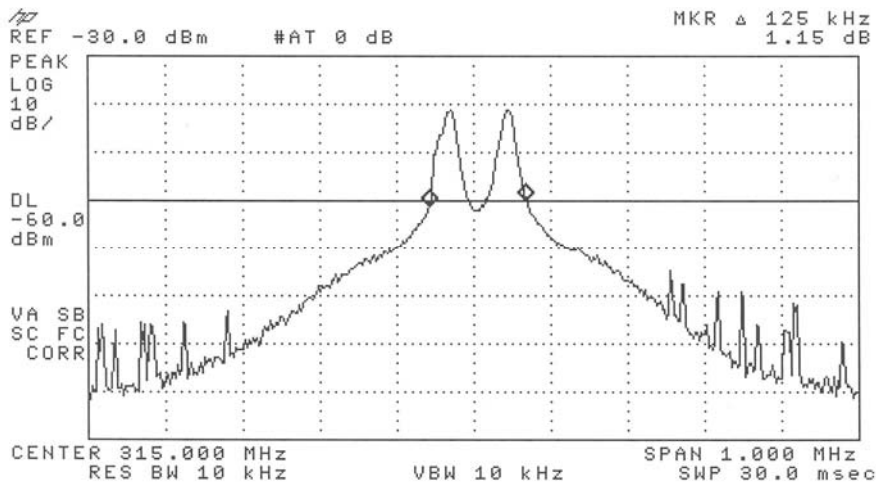

OCCUPIED BANDWIDTH PLOT
Key: 5WK4 3451

Close button

Open button

Tailgate button