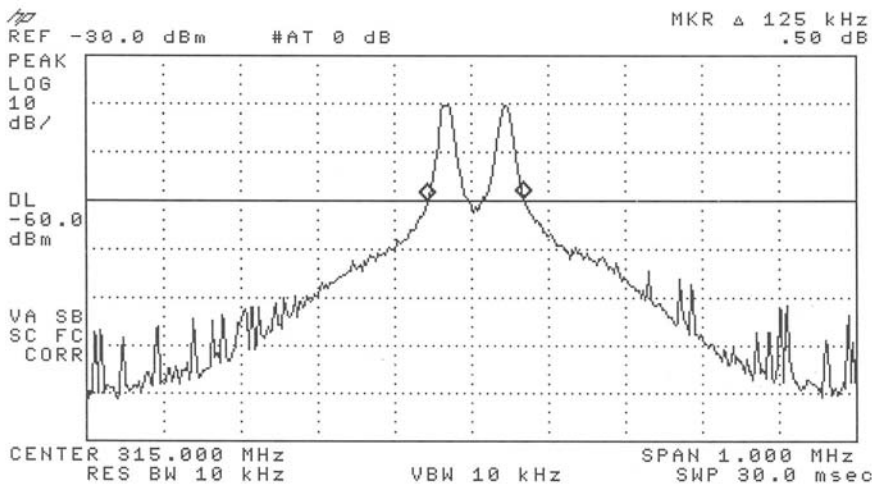

OCCUPIED BANDWIDTH PLOT
Key: 5WK4 3451

Close button

Open button

Tailgate button