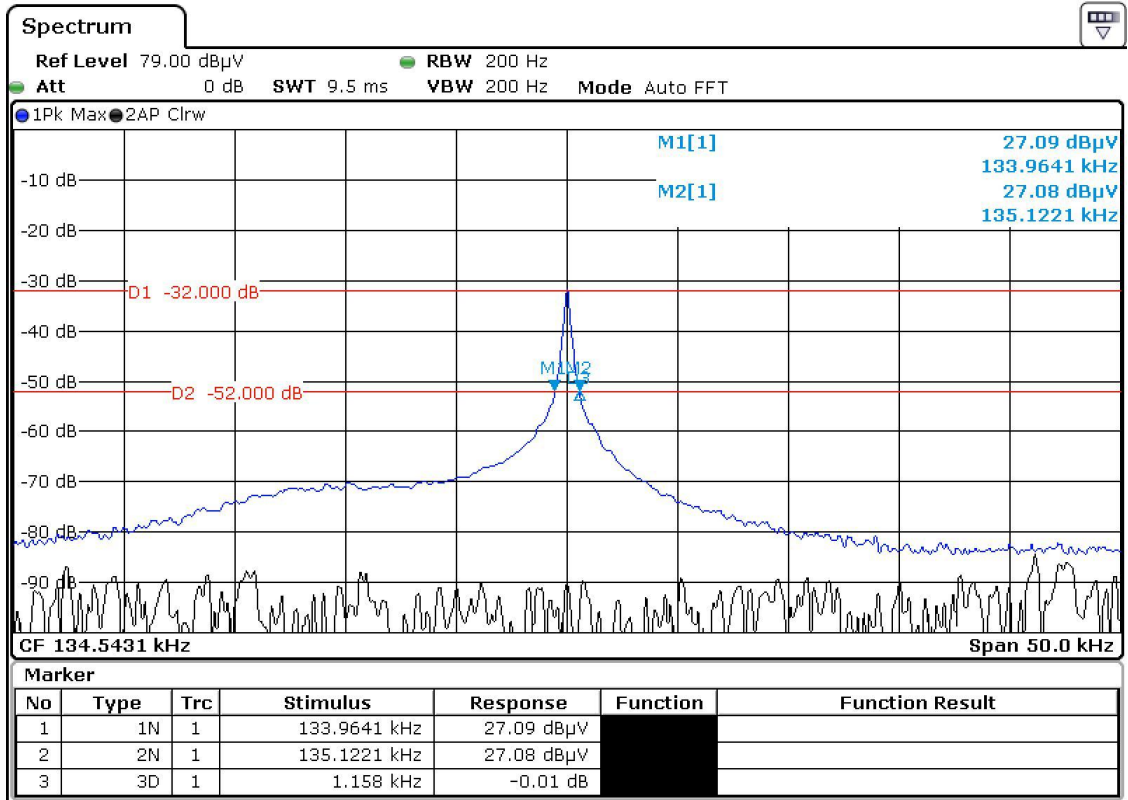

Annex no. 3

Occupied Bandwidth Plot

20 dB bandwidth

99 % bandwidth