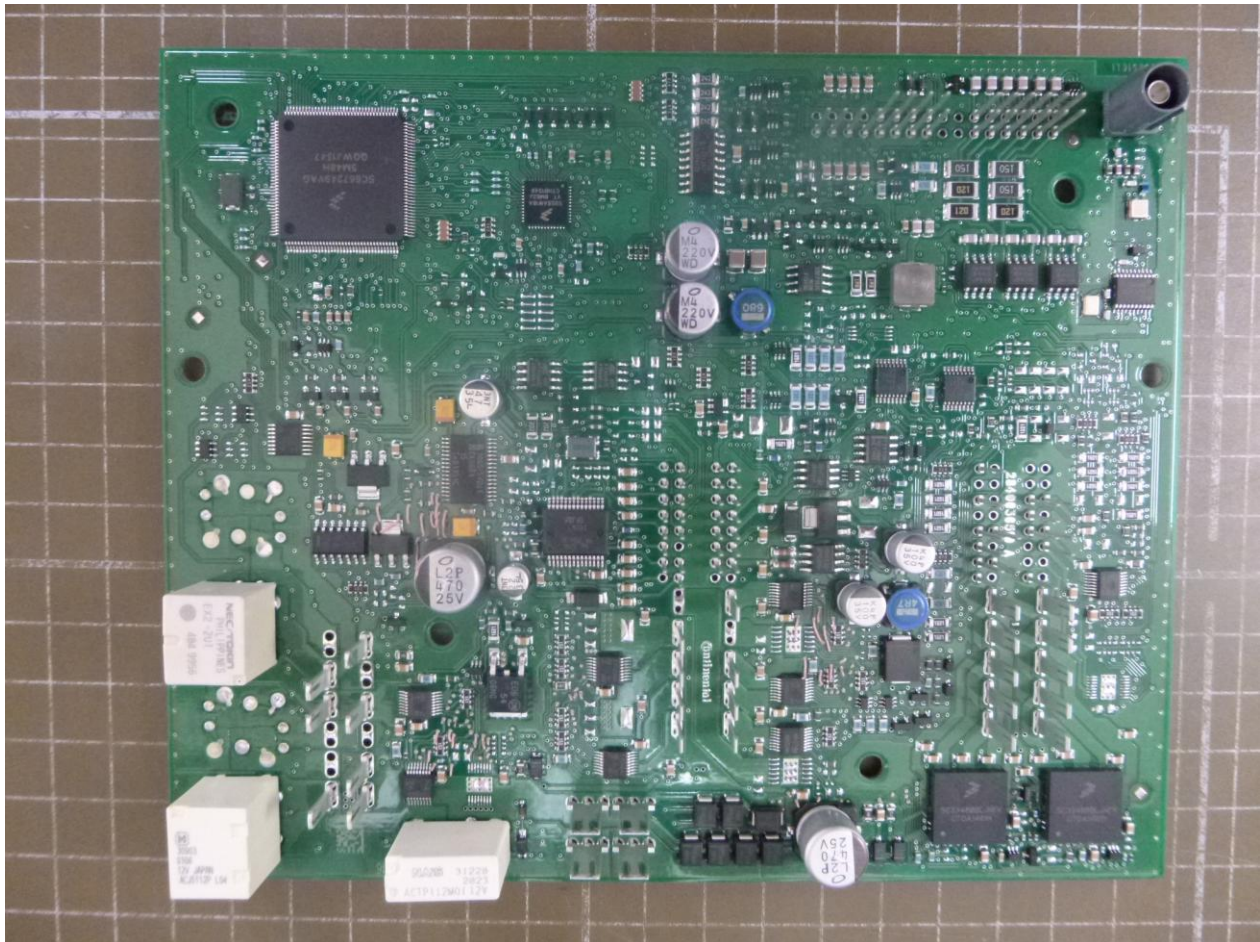

Annex no. 2

Internal Photographs

Electronic ignition switch (upper side)

Electronic ignition switch (lower side)

PAG - BCM (Porsche AG - Body Control Module) (upper side)

PAG - BCM (Porsche AG - Body Control Module) (lower side)