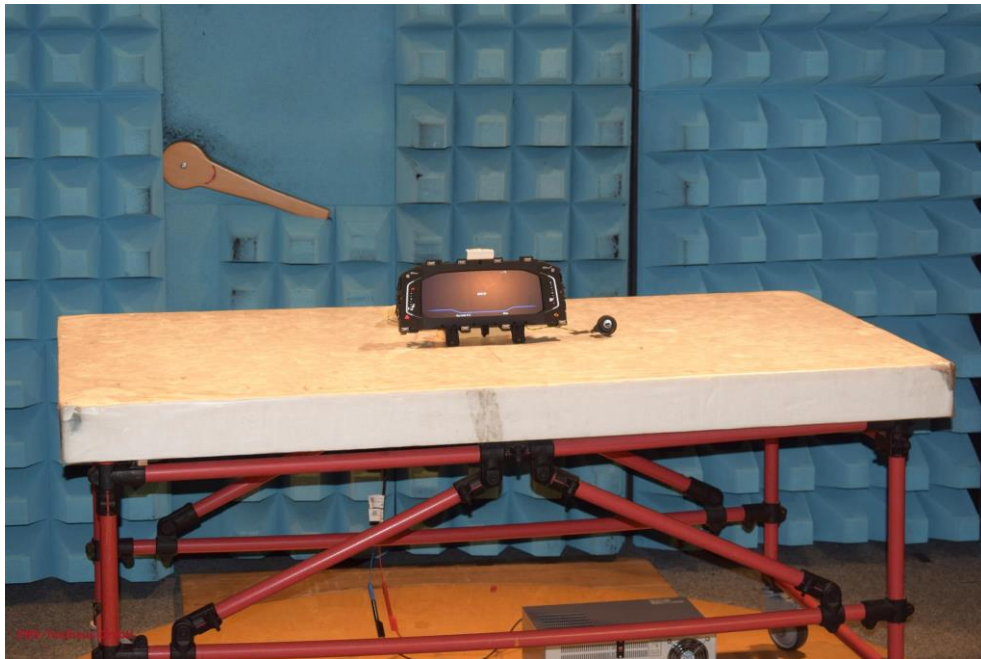

1 Annex A – Test setup

1.1 List of Pictures

Picture 1: CDC, test setup radiated emission test 9 kHz -30 MHz (front view) 2

Picture 2: CDC, test setup radiated emission pre-test 30 MHz - 1 GHz (front view) 2

Picture 3: CDC, test setup radiated emission test (rear view)..... 3

Picture 4: OATS, test setup final radiated emission test (front view) 3

EMV **TESTHAUS** GmbH
Gustav-Hertz-Straße 35
94315 Straubing
Germany

Continental Automotive GmbH
VAG Immobilizer System
2G0.920.790

170416-AU01+W01
Annex A

Picture 1: CDC, test setup radiated emission test 9 kHz -30 MHz (front view)

Picture 2: CDC, test setup radiated emission pre-test 30 MHz - 1 GHz (front view)

Picture 3: CDC, test setup radiated emission test (rear view)

Picture 4: OATS, test setup final radiated emission test (front view)