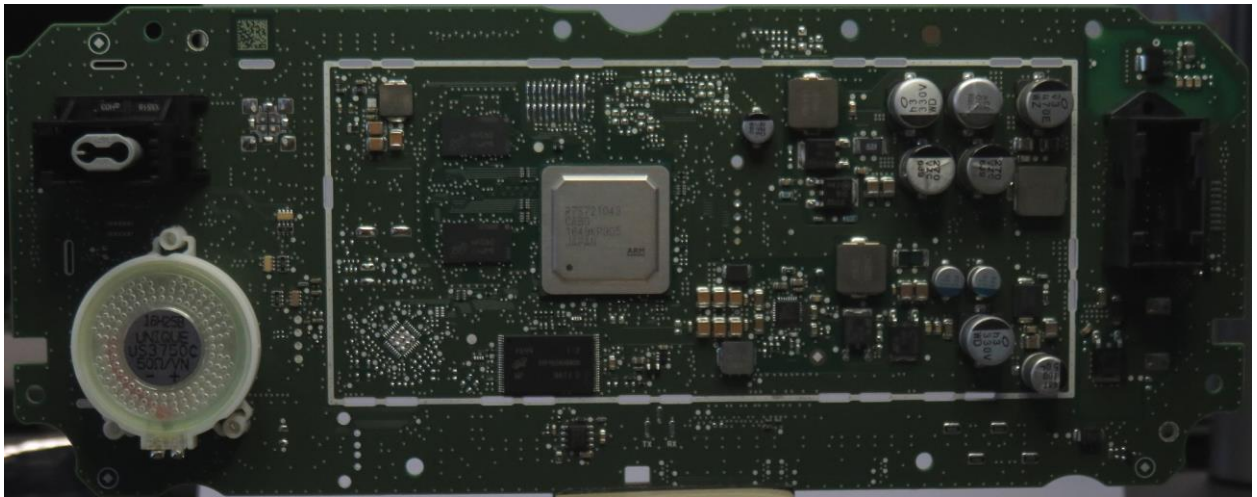

Page 1 of 5

Picture 1: EUT - front view

Picture 2: EUT - rear view

EMV **TESTHAUS** GmbH  
 Gustav-Hertz-Straße 35  
 94315 Straubing  
 Germany

Continental Automotive GmbH  
 VAG Immobilizer System  
**2G0.920.790**

170416-AU01+W01  
 Annex C

Page 2 of 5

Picture 3: EUT - open housing

Picture 4: PCB - top side

Picture 5: PCB - bottom side

Picture 6: PCB – left side

Picture 7: PCB – right side