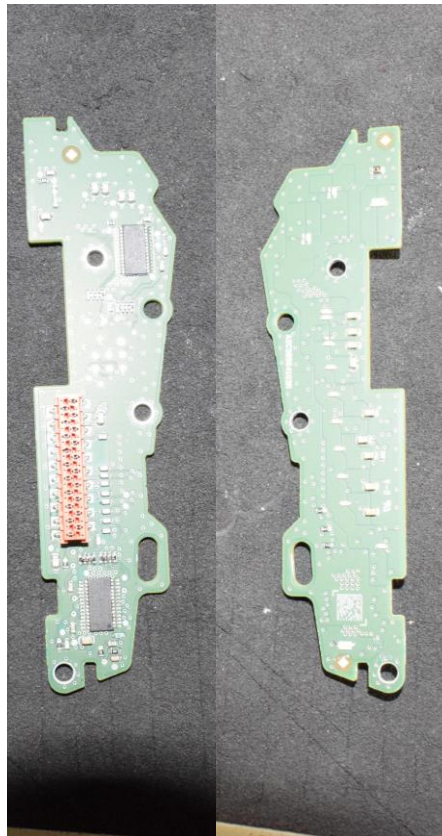

## 1.1 List of Pictures

Picture 1: EUT - front view.....2

Picture 2: EUT - rear view.....2

Picture 3: EUT - open housing.....3

Picture 4: PCB - top side .....3

Picture 5: PCB - bottom side .....4

Picture 6: PCB – left side.....4

Picture 7: PCB – right side.....5

EMV **TESTHAUS** GmbH  
Gustav-Hertz-Straße 35  
94315 Straubing  
Germany

Continental Automotive GmbH  
VAG Immobilizer System  
**2G0.920.790**

170416-AU01+W01  
Annex C

Page 1 of 5

Picture 1: EUT - front view

Picture 2: EUT - rear view

EMV **TESTHAUS** GmbH  
 Gustav-Hertz-Straße 35  
 94315 Straubing  
 Germany

Continental Automotive GmbH  
 VAG Immobilizer System  
**2G0.920.790**

170416-AU01+W01  
 Annex C

Page 2 of 5

Picture 3: EUT - open housing

Picture 4: PCB - top side

Picture 5: PCB - bottom side

Picture 6: PCB – left side

Picture 7: PCB – right side