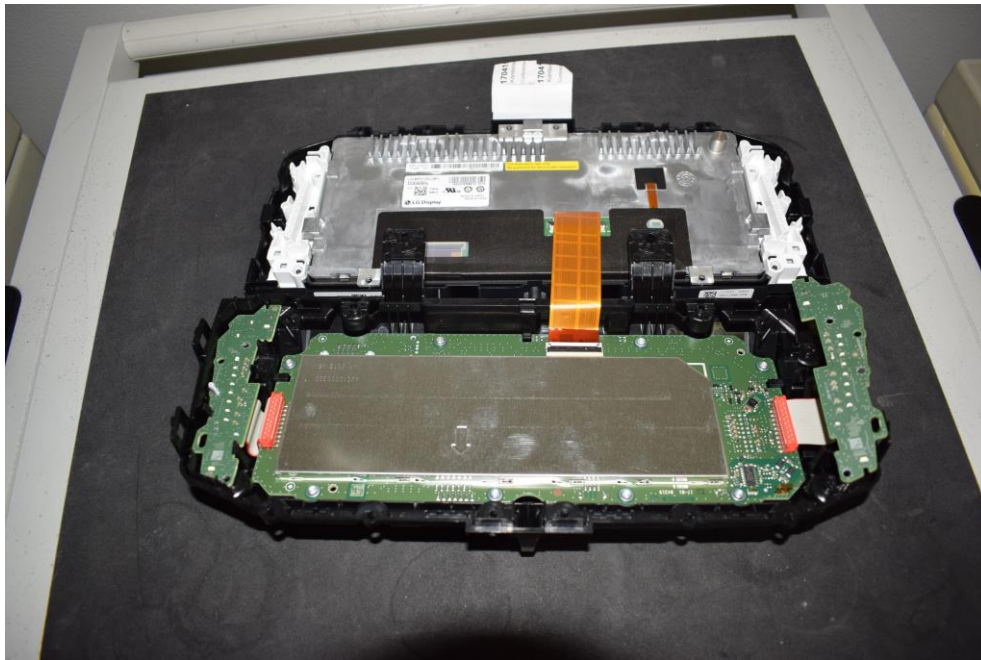

## 1.1 List of Pictures

Picture 1: EUT - front view.....2

Picture 2: EUT - rear view.....2

Picture 3: EUT - open housing.....3

Picture 4: PCB - top side .....3

Picture 5: PCB - bottom side .....4

Picture 6: PCB – left side.....4

Page 1 of 5

Picture 1: EUT - front view

Picture 2: EUT - rear view

EMV **TESTHAUS** GmbH  
 Gustav-Hertz-Straße 35  
 94315 Straubing  
 Germany

Continental Automotive GmbH  
 VAG Immobilizer System  
**2G0.920.790**

170416-AU01+W01  
 Annex C

Page 2 of 5

Picture 3: EUT - open housing

Picture 4: PCB - top side

Picture 5: PCB - bottom side

Picture 6: PCB – left side

Picture 7: PCB – right side