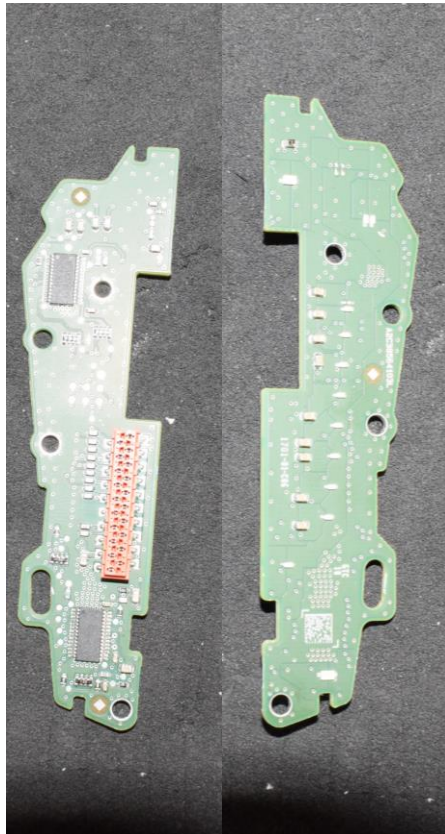

## 1.1 List of Pictures

Picture 1: EUT - front view.....2

Picture 2: EUT - rear view.....2

Picture 3: EUT - open housing.....3

Picture 4: PCB - top side .....3

Picture 5: PCB - bottom side .....4

Picture 6: PCB – left side.....4

Picture 7: PCB – right side.....5

EMV **TESTHAUS** GmbH  
Gustav-Hertz-Straße 35  
94315 Straubing  
Germany

Continental Automotive GmbH  
VAG Immobilizer System  
**2G0.920.790**

170416-AU01+W01  
Annex C

Page 1 of 5

Picture 1: EUT - front view

Picture 2: EUT - rear view

EMV **TESTHAUS** GmbH  
 Gustav-Hertz-Straße 35  
 94315 Straubing  
 Germany

Continental Automotive GmbH  
 VAG Immobilizer System  
**2G0.920.790**

170416-AU01+W01  
 Annex C

Page 2 of 5

Picture 3: EUT - open housing

Picture 4: PCB - top side

Picture 5: PCB - bottom side

Picture 6: PCB – left side

Picture 7: PCB – right side