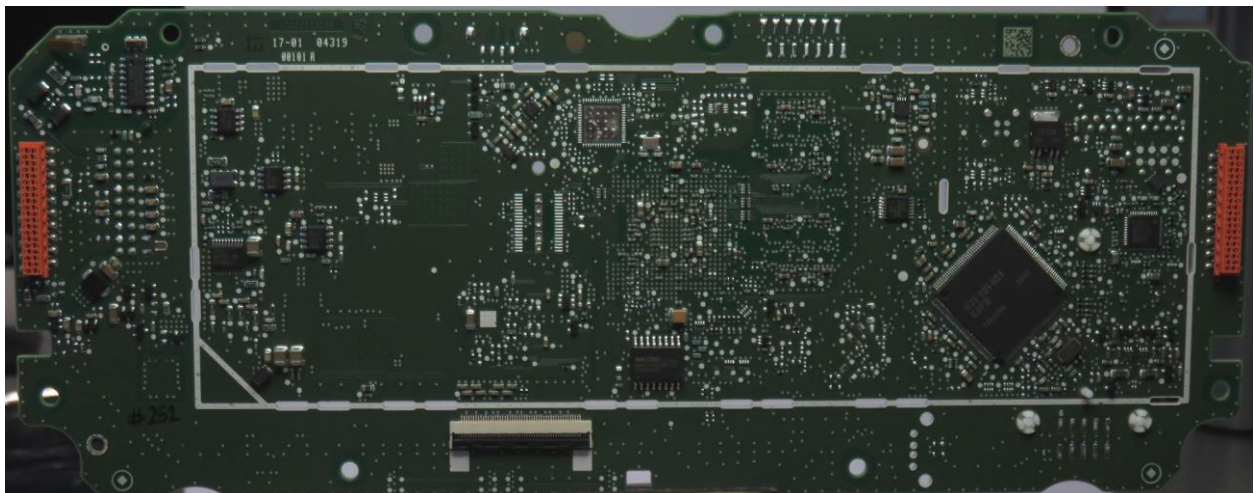

Page 1 of 5

Picture 1: EUT - front view

Picture 2: EUT - rear view

EMV **TESTHAUS** GmbH  
 Gustav-Hertz-Straße 35  
 94315 Straubing  
 Germany

Continental Automotive GmbH  
 VAG Immobilizer System  
**2G0.920.790**

170416-AU01+W01  
 Annex C

Page 2 of 5

Picture 3: EUT - open housing

Picture 4: PCB - top side

Picture 5: PCB - bottom side

Picture 6: PCB – left side

Picture 7: PCB – right side