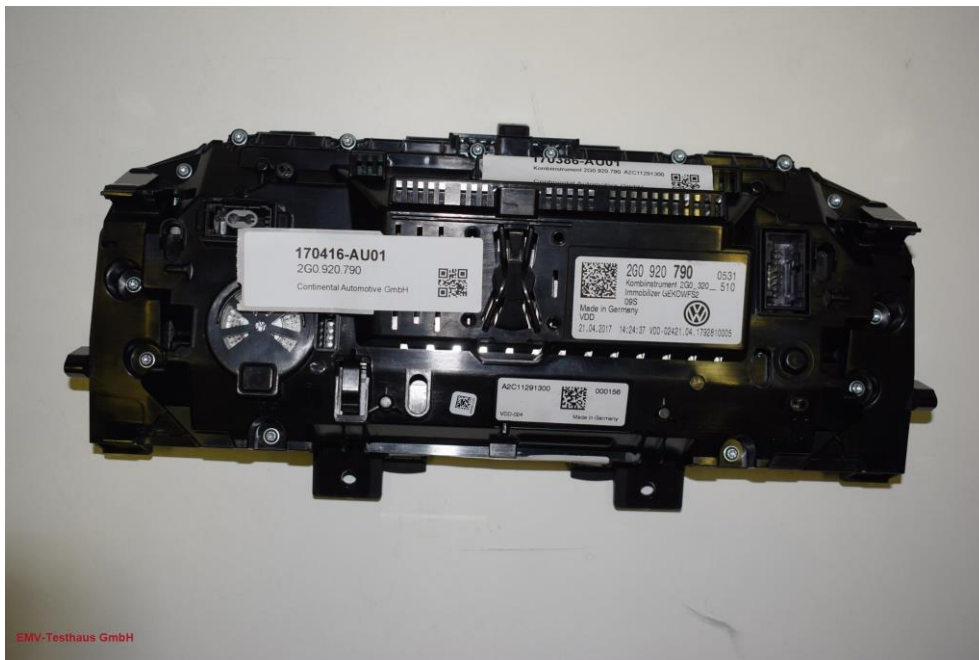

1 Annex B – EUT pictures

1.1 List of Pictures

Picture 1: EUT front side.....2
Picture 2: EUT back side2
Picture 3: Antenna3

EMV **TESTHAUS** GmbH
Gustav-Hertz-Straße 35
94315 Straubing
Germany

Continental Automotive GmbH
VAG Immobilizer System
2G0.920.790

Picture 1: EUT front side

Picture 2: EUT back side

EMV **TESTHAUS** GmbH
 Gustav-Hertz-Straße 35
 94315 Straubing
 Germany

Continental Automotive GmbH
 VAG Immobilizer System
 2G0.920.790

170416-AU01+W01
 Annex B