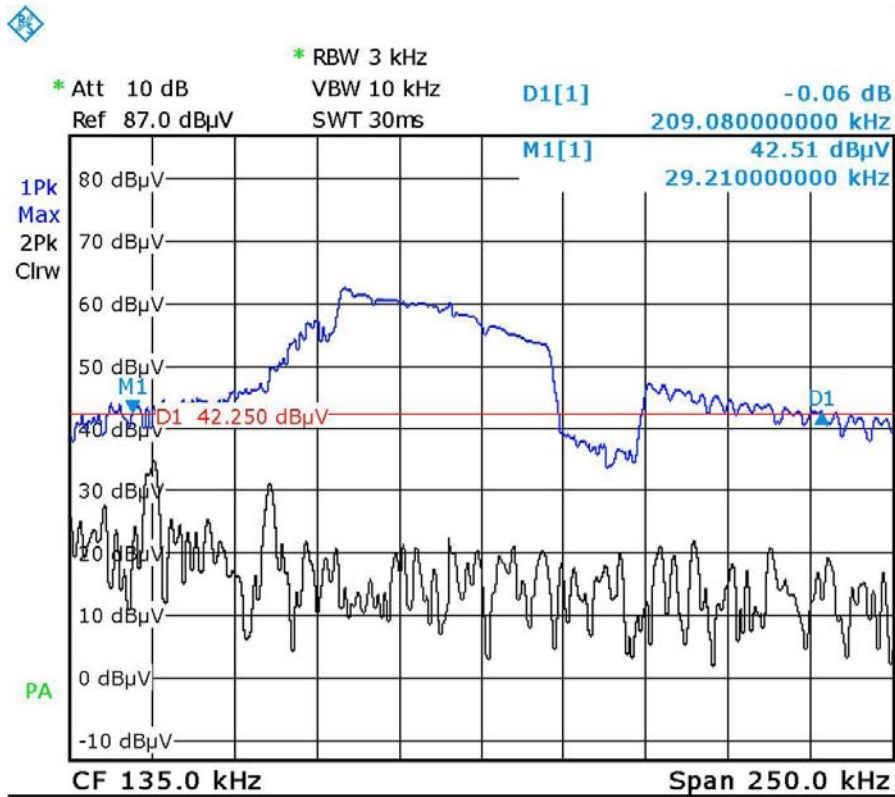

Occupied bandwidth plot 28-4009-1304-3-00

20 dB bandwidth

99 % bandwidth

Occupied bandwidth plot 7PP905865

20 dB bandwidth

99 % bandwidth