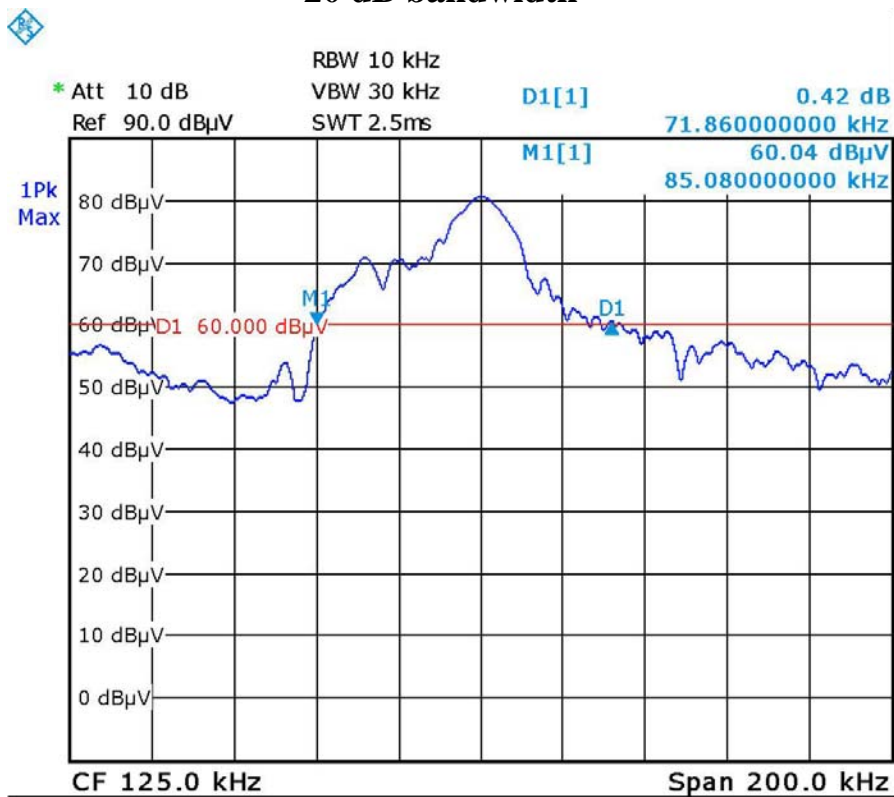

Occupied bandwidth plot 28-4009-1304-3-00

20 dB bandwidth

99 % bandwidth

Occupied bandwidth plot 7PP905865

20 dB bandwidth

99 % bandwidth