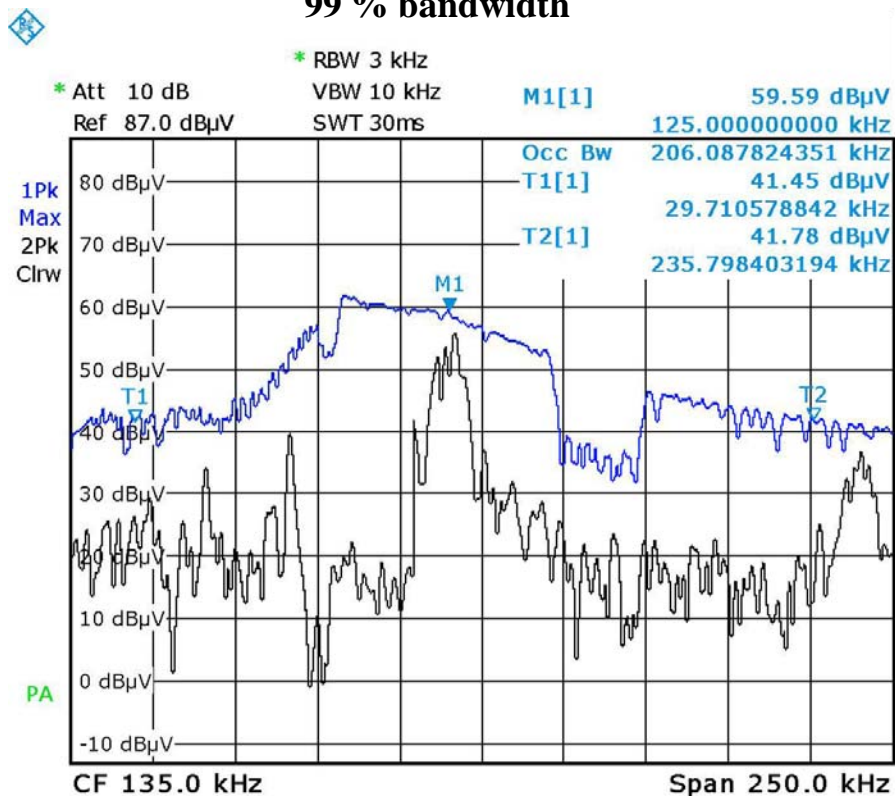

Occupied bandwidth plot 28-4009-1304-3-00

20 dB bandwidth

99 % bandwidth

Occupied bandwidth plot 7PP905865

20 dB bandwidth

99 % bandwidth