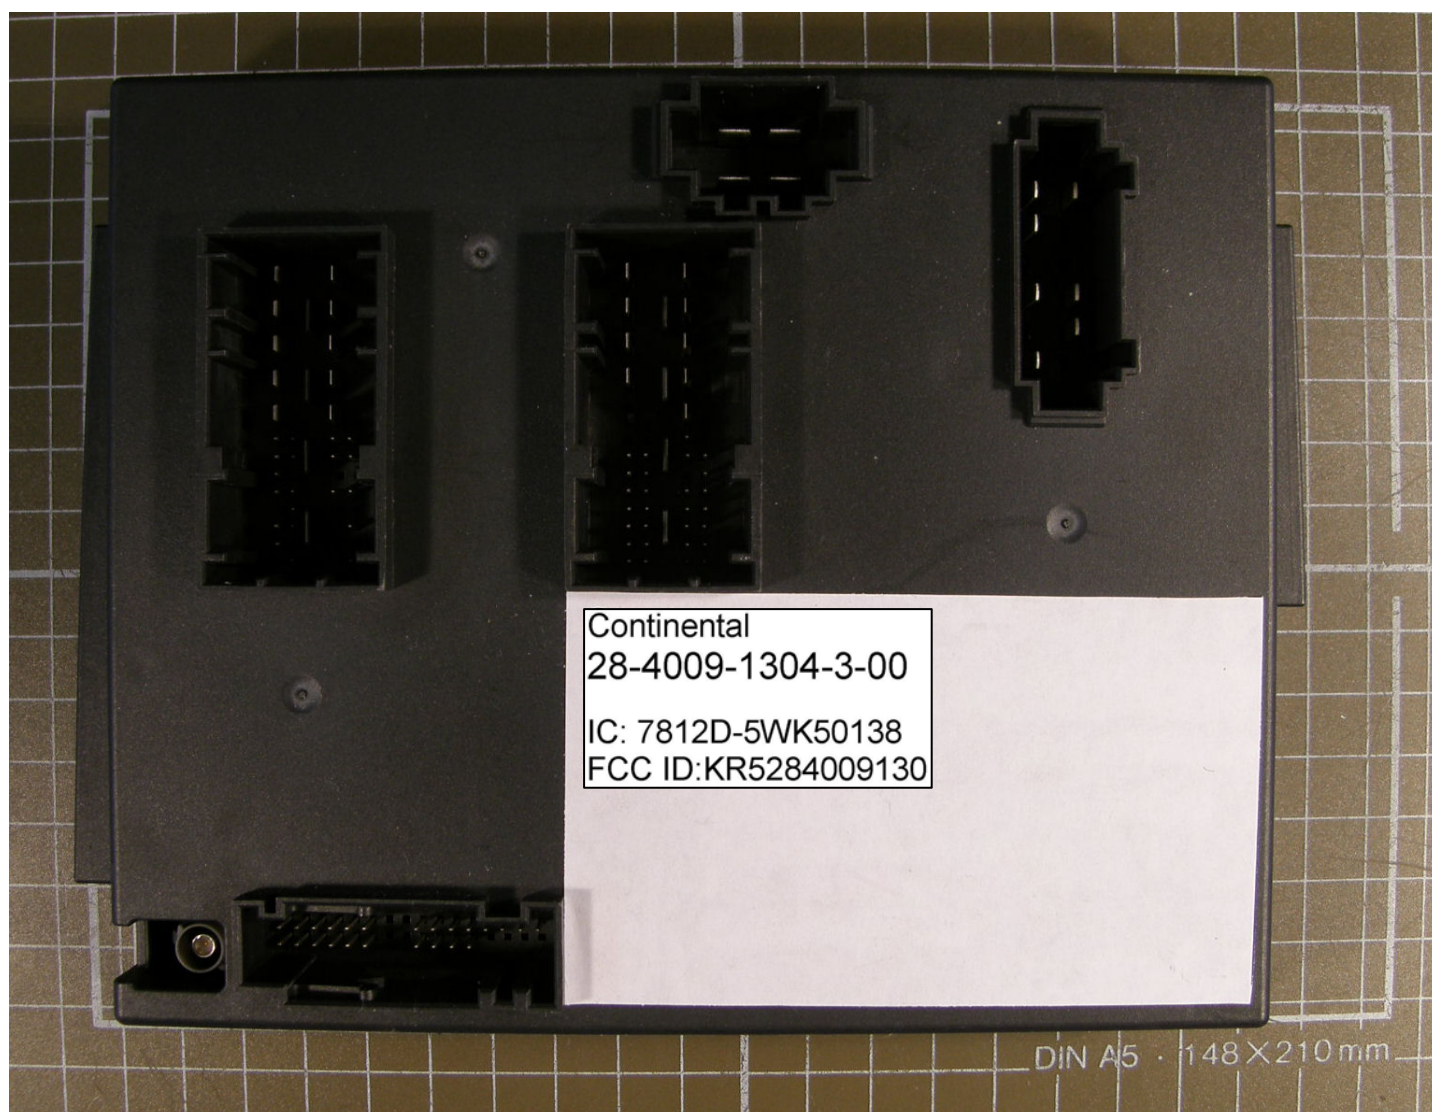

### Sketch of label location

## Label sample

Continental  
28-4009-1304-3-00  
IC: 7812D-5WK50138  
FCC ID:KR5284009130