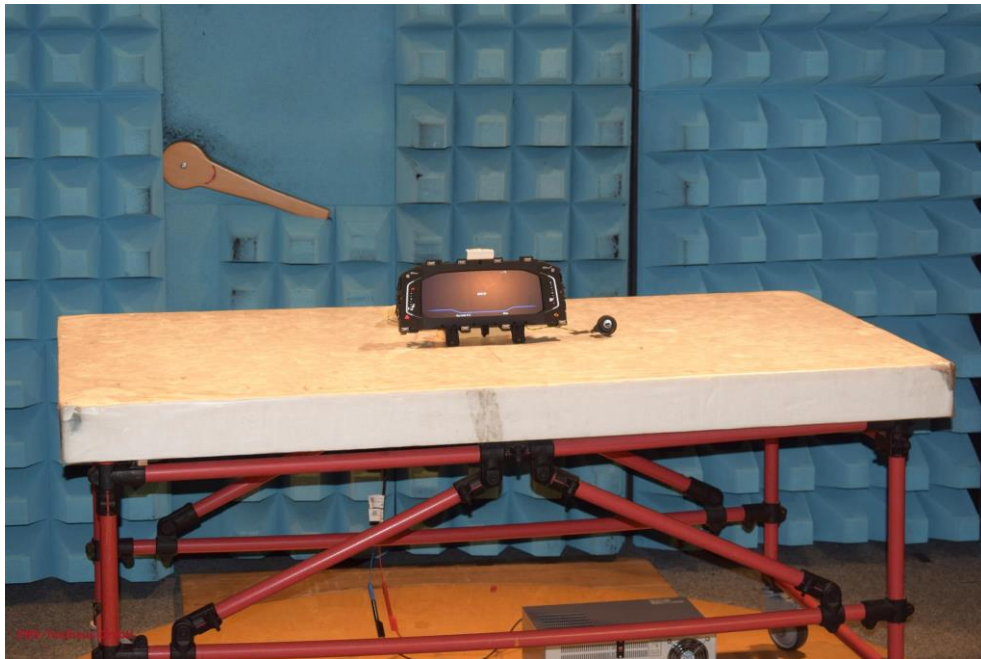

## 1.1 List of Pictures

Picture 1: CDC, test setup radiated emission test 9 kHz -30 MHz (front view) ..... 2

Picture 2: CDC, test setup radiated emission pre-test 30 MHz - 1 GHz (front view) ..... 2

Picture 3: CDC, test setup radiated emission test (rear view)..... 3

Picture 4: OATS, test setup final radiated emission test (front view) ..... 3

EMV **TESTHAUS** GmbH  
Gustav-Hertz-Straße 35  
94315 Straubing  
Germany

Continental Automotive GmbH  
VAG Immobilizer System  
17A.920.790

170415-AU01+W01  
Annex A

Picture 1: CDC, test setup radiated emission test 9 kHz -30 MHz (front view)

Picture 2: CDC, test setup radiated emission pre-test 30 MHz - 1 GHz (front view)

Picture 3: CDC, test setup radiated emission test (rear view)

Picture 4: OATS, test setup final radiated emission test (front view)