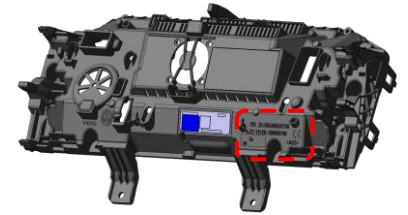

rear view rear cover

VW 276/371 (machine-produced USA / Kanada)

Textfont: not defined 3D font
Text height: 2,5 mm
0.2 mm raised

rear view rear cover VW 276/371 (lasered USA / Kanada)

USA
Kanada
(WFS)

Textfont: not defined 3D font
Text height: 2,5 mm
0.2 mm recessed lasered