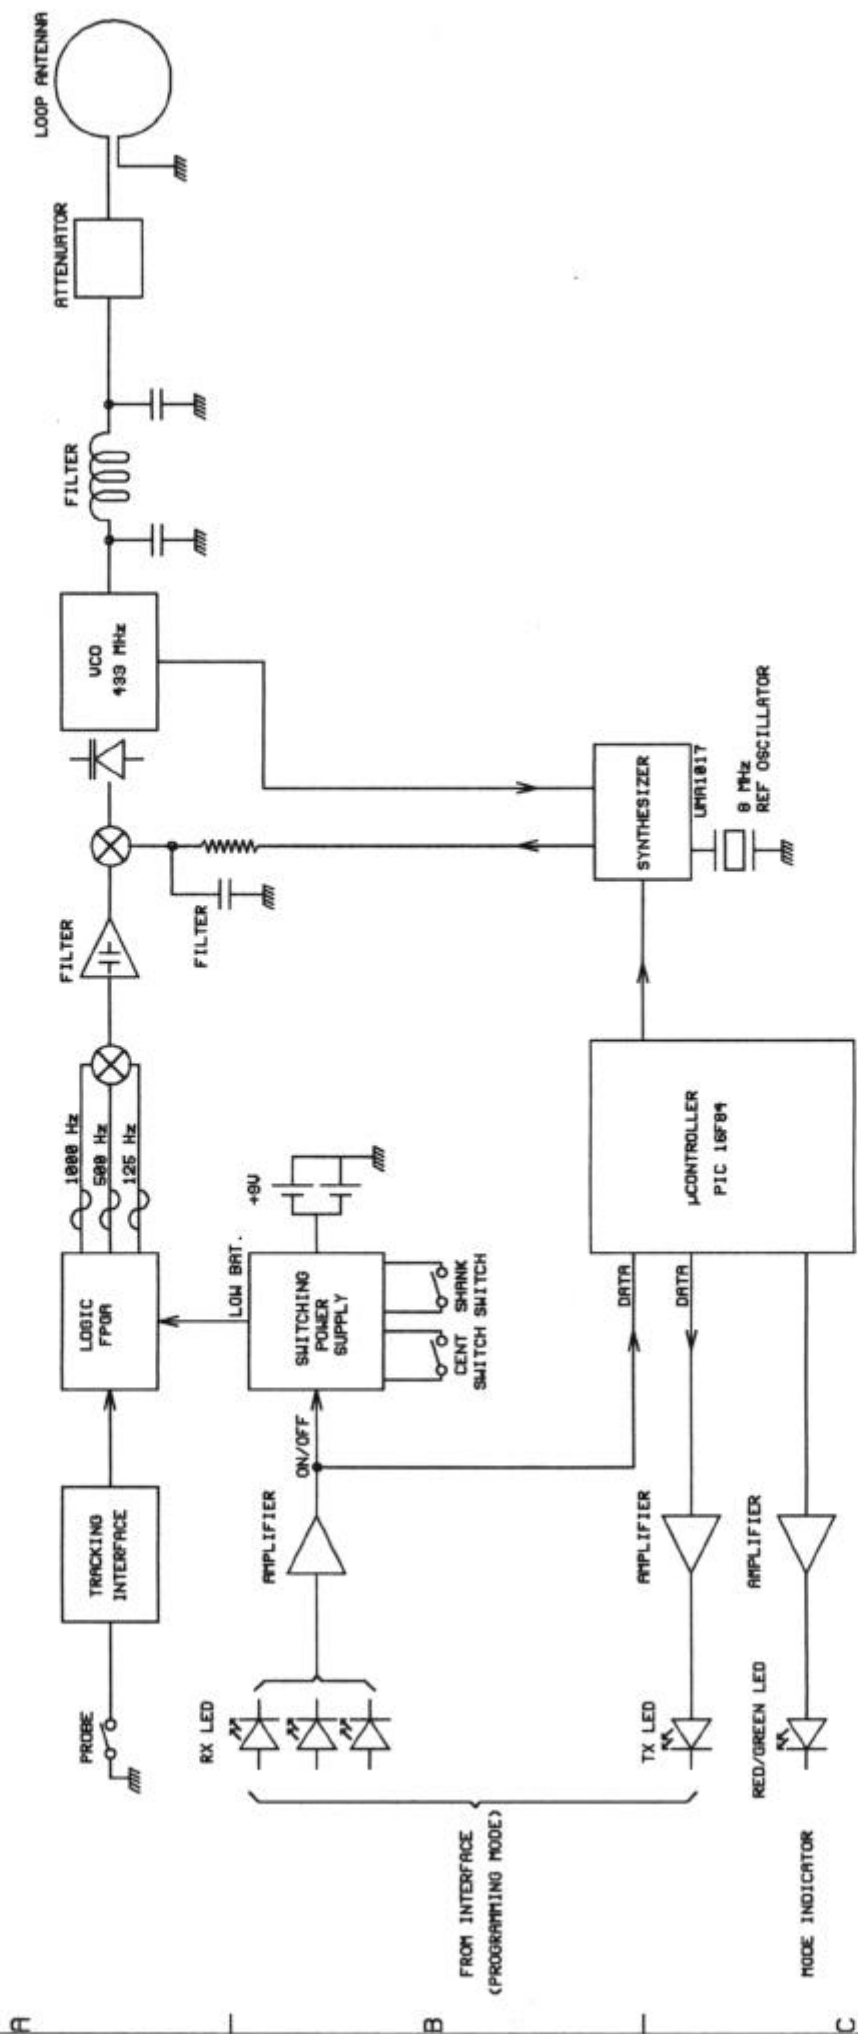

1 2 3 4

FCC ID: KQG RMP3-433

FIRST ISSUE N°	DRAWN BY	DRAWING DATE
SHEET	JM CHANCY	20/03/02
1 of 1	CHECKED	ISSUE DATE

RMP3 433 MHz SYNOPSIS

New Mills
Wotton Under Edge
Glos. England

RENISHAW

C 2249 0230 01 A

\\SMP\TX\TX433SYN.SCH (Layer 1.sp" at offset 0.1.0.3)

TITLE

THIS DRAWING IS THE PROPERTY OF RENISHAW METROLOGY LTD AND MAY NOT BE COPIED OR USED FOR ANY PURPOSE OTHER THAN THAT FOR WHICH IT IS SUPPLIED WITHOUT THE EXPRESS WRITTEN AUTHORITY OF RENISHAW METROLOGY LTD