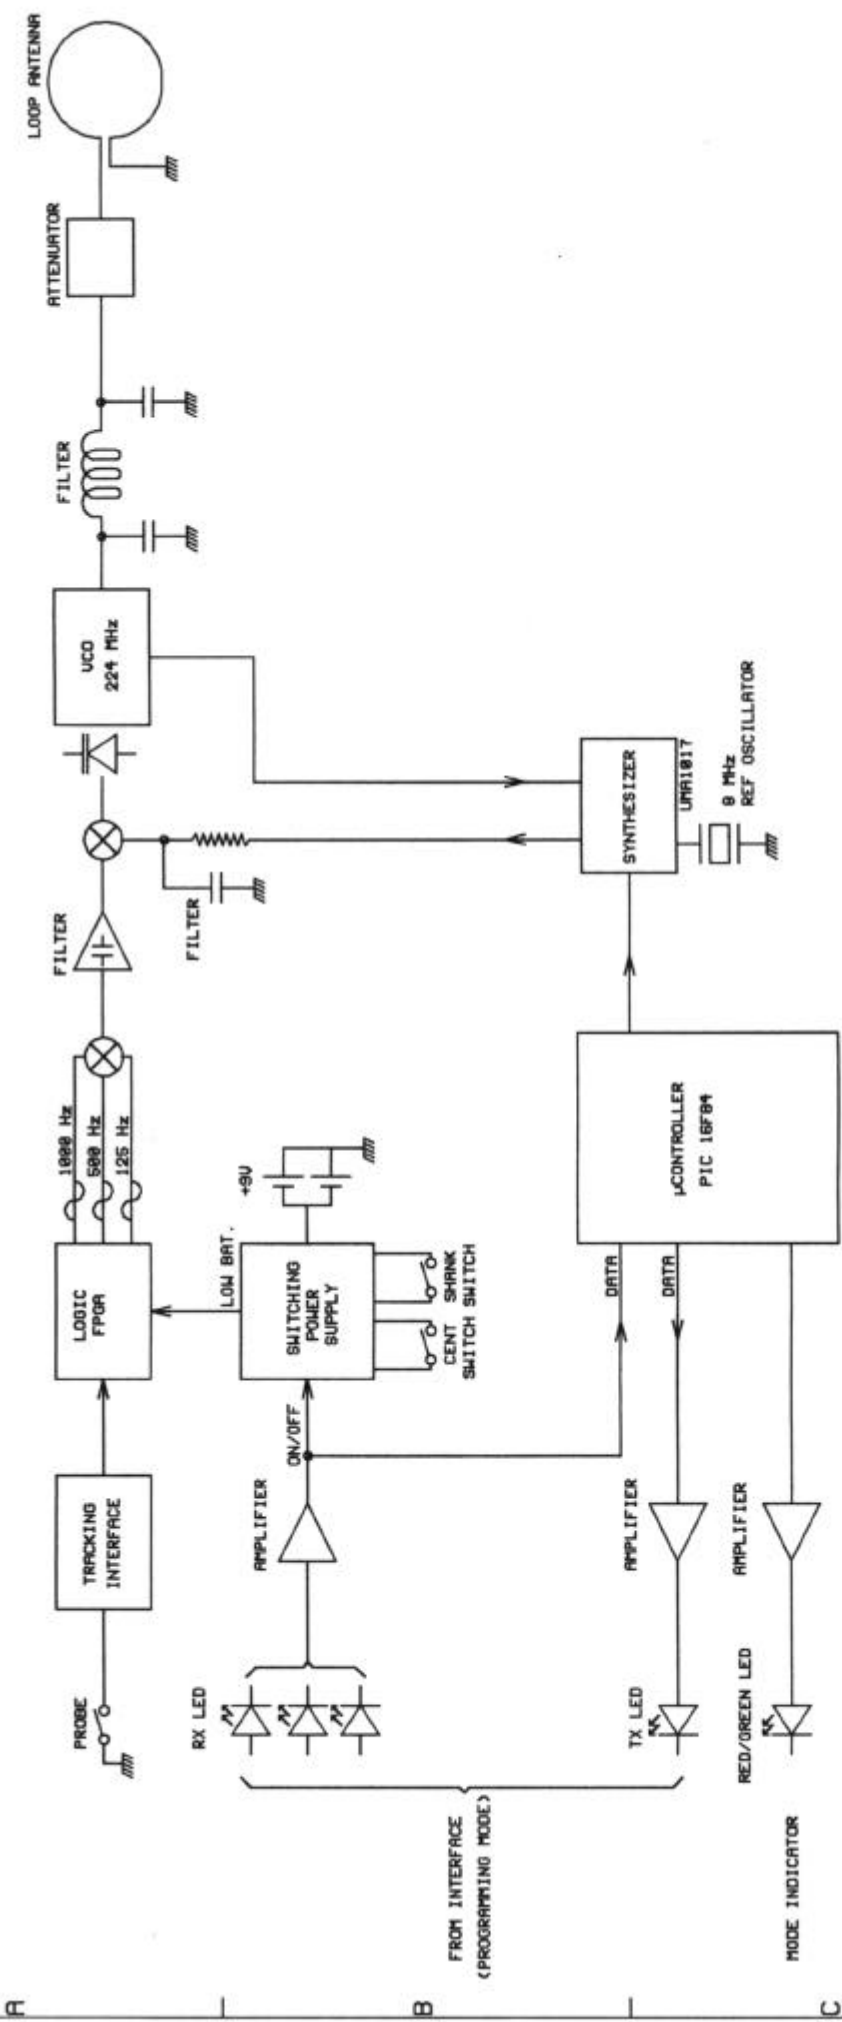

1 2 3 4

FCC ID: KQG RMP3-224

FIRST ISSUE N°	DRAWN BY	DRAWING DATE
SHEET	JM CHANCY	20/03/02
1 of 1	CHECKED	ISSUE DATE

RMP3 224 MHZ SYNOPTIC

New Mills
Hotton Under Edge
Glos. England

RENISHAW

C 2249 0250 01 A

\\SMILLTX\TX224SYN.SCH (Laser 1.98" A4 offset 8.1.8.3)

TITLE

THIS DRAWING IS THE PROPERTY OF RENISHAW METROLOGY LTD AND MAY NOT BE COPIED OR USED FOR ANY PURPOSE OTHER THAN THAT FOR WHICH IT IS SUPPLIED WITHOUT THE EXPRESS WRITTEN AUTHORITY OF RENISHAW METROLOGY LTD