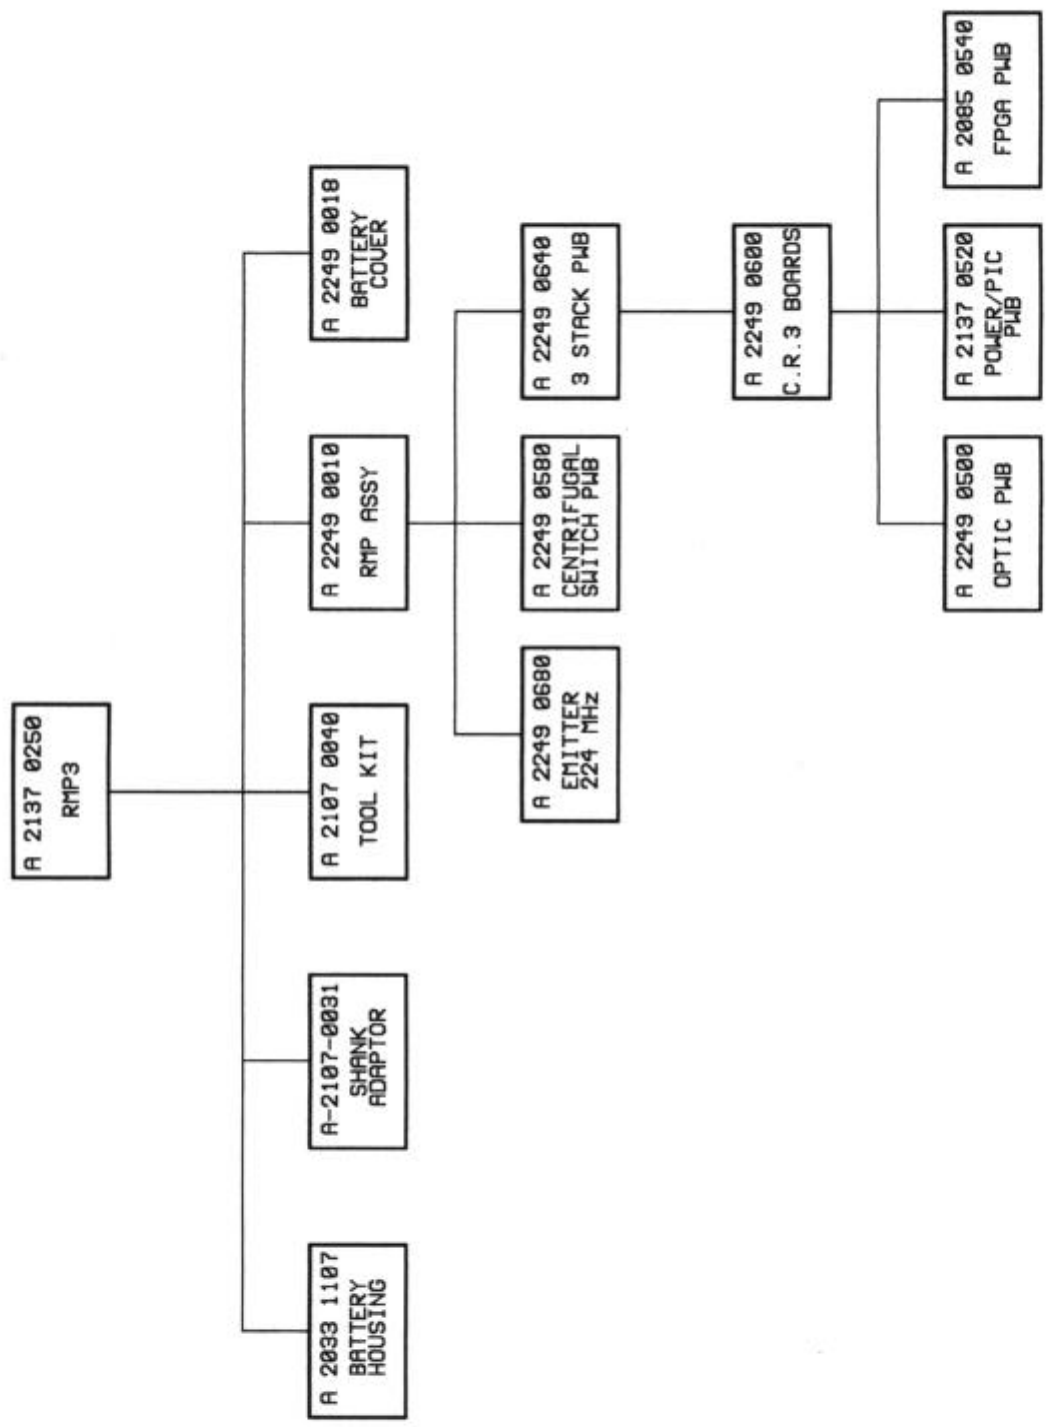

1 2 3 4

FCC ID: KQG RMP3-224

\\SMALLTX\BKK-RMP3.SCH (layer 1 offset 90' offset 0.1 0.9)

FIRST ISSUE N°		DRAWN BY		DRAWING DATE	
SHEET		JM CHANCY		20/03/02	
1 of 1		CHECKED		ISSUE DATE	

RMP3

TITLE

THIS DRAWING IS THE PROPERTY OF RENISHAW METROLOGY LTD AND MAY NOT BE COPIED OR USED FOR ANY PURPOSE OTHER THAN THAT FOR WHICH IT IS SUPPLIED WITHOUT THE EXPRESS WRITTEN AUTHORITY OF RENISHAW METROLOGY LTD

New Mills
Hotton Under Edge
Glos. England

RENISHAW

B 2249 0250 01 A