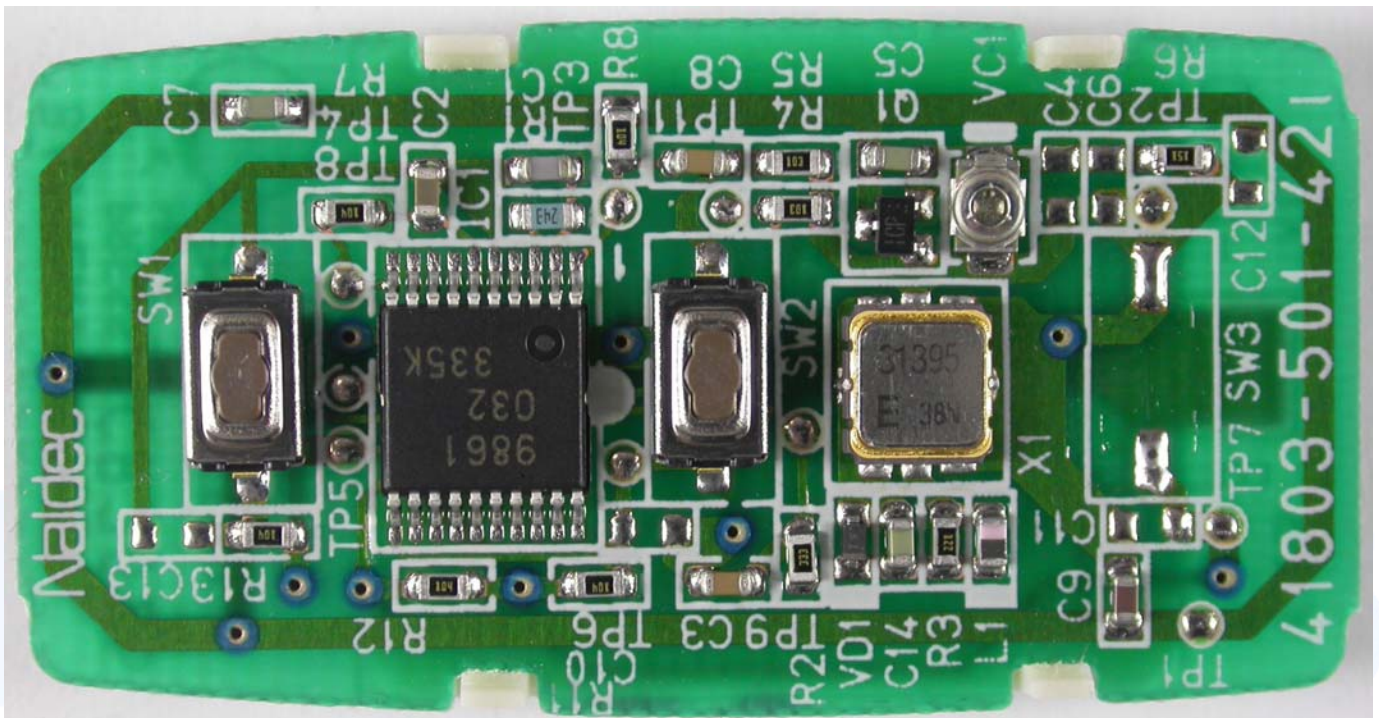

FCC ID: KPU41833

Transmitter of a keyless entry system for automobiles

T30092-00-00HU

Internal photo
Front view PCB

FCC ID: KPU41833

Transmitter of a keyless entry system for automobiles

T30092-00-00HU

Internal photo
Rear view PCB