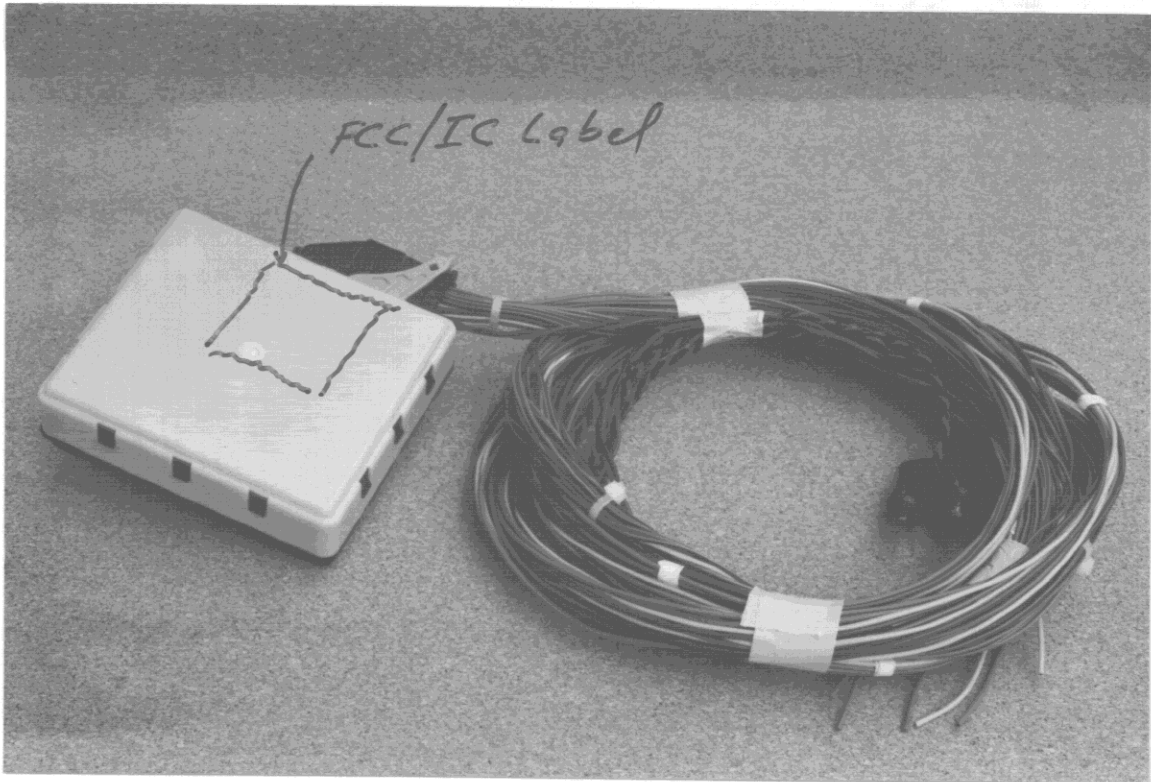

EXHIBIT I

Page 2 of 5

U of Mich file 415031- 000