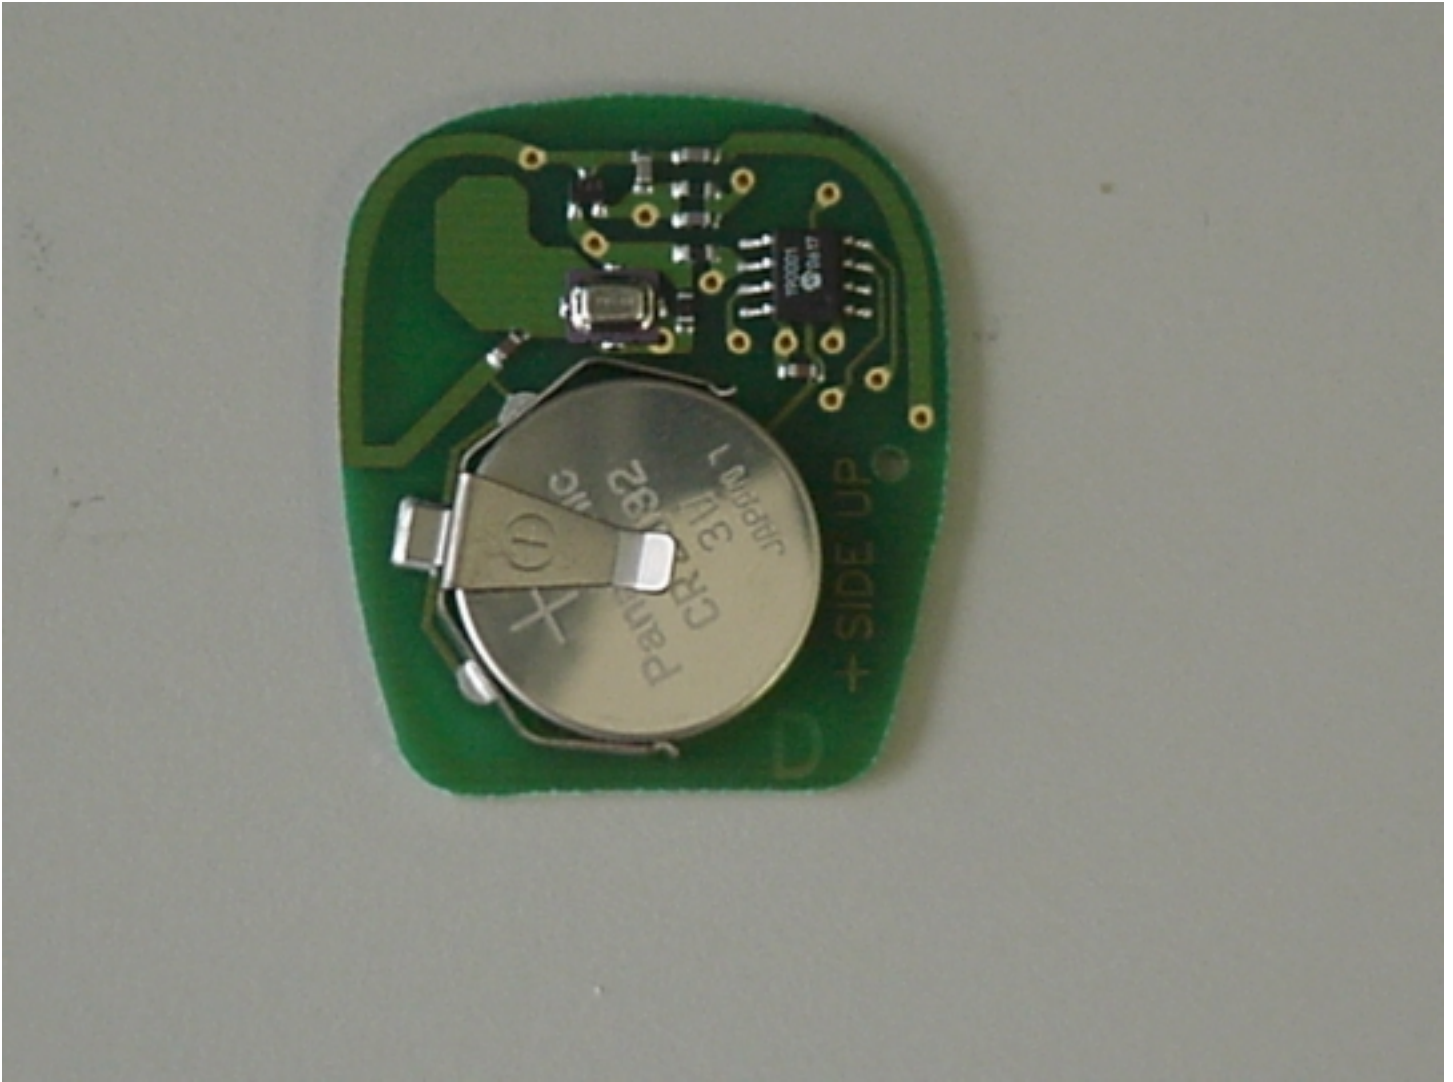

Re: Certification for Lear Corporation  
Transmitter, Model RLC-X, RLC-C+  
FCC ID: KOBLEAR1XT  
CANADA:

**PICTURES**

**Murata version**

Re: Certification for Lear Corporation  
Transmitter, Model RLC-X, RLC-C+  
FCC ID: KOBLEAR1XT  
CANADA:

**PICTURES (cont)**

**Bottom side of Board**