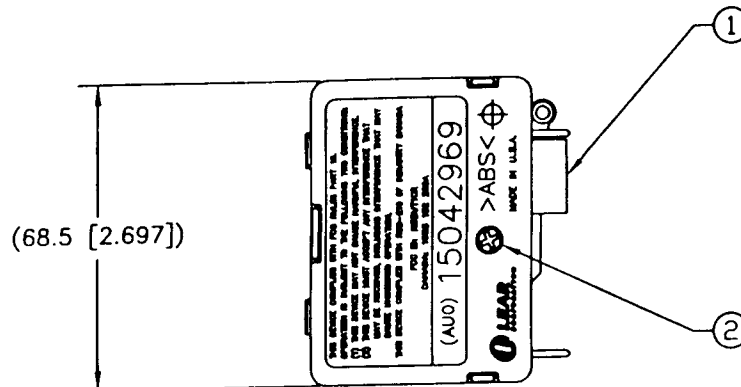

Re: Certification for Lear Receiver
Model: RFA-X
FCC ID: KOBLEAR1XR
CAN: to be provided

FCC/IC ID LABEL

The below shown label will be permanently impressed on the outside of the plastic case of the receiver.

Full size

RLC-XAU

Placement

EXHIBIT 1

Page 1 of 1

U of Mich file 415031- 018