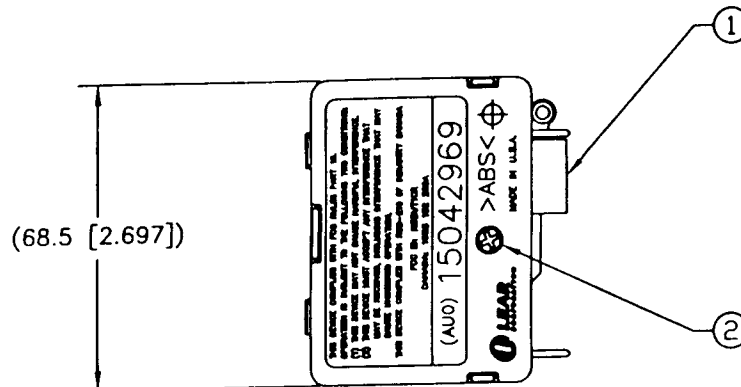

Re: Certification for Lear Receiver  
Model: RFA-X  
FCC ID: KOBLEAR1XR  
CAN: to be provided

FCC/IC ID LABEL

The below shown label will be permanently impressed on the outside of the plastic case of the receiver.

Full size

RLC-XAU

Placement

EXHIBIT 1

Page 1 of 1

U of Mich file 415031- 018