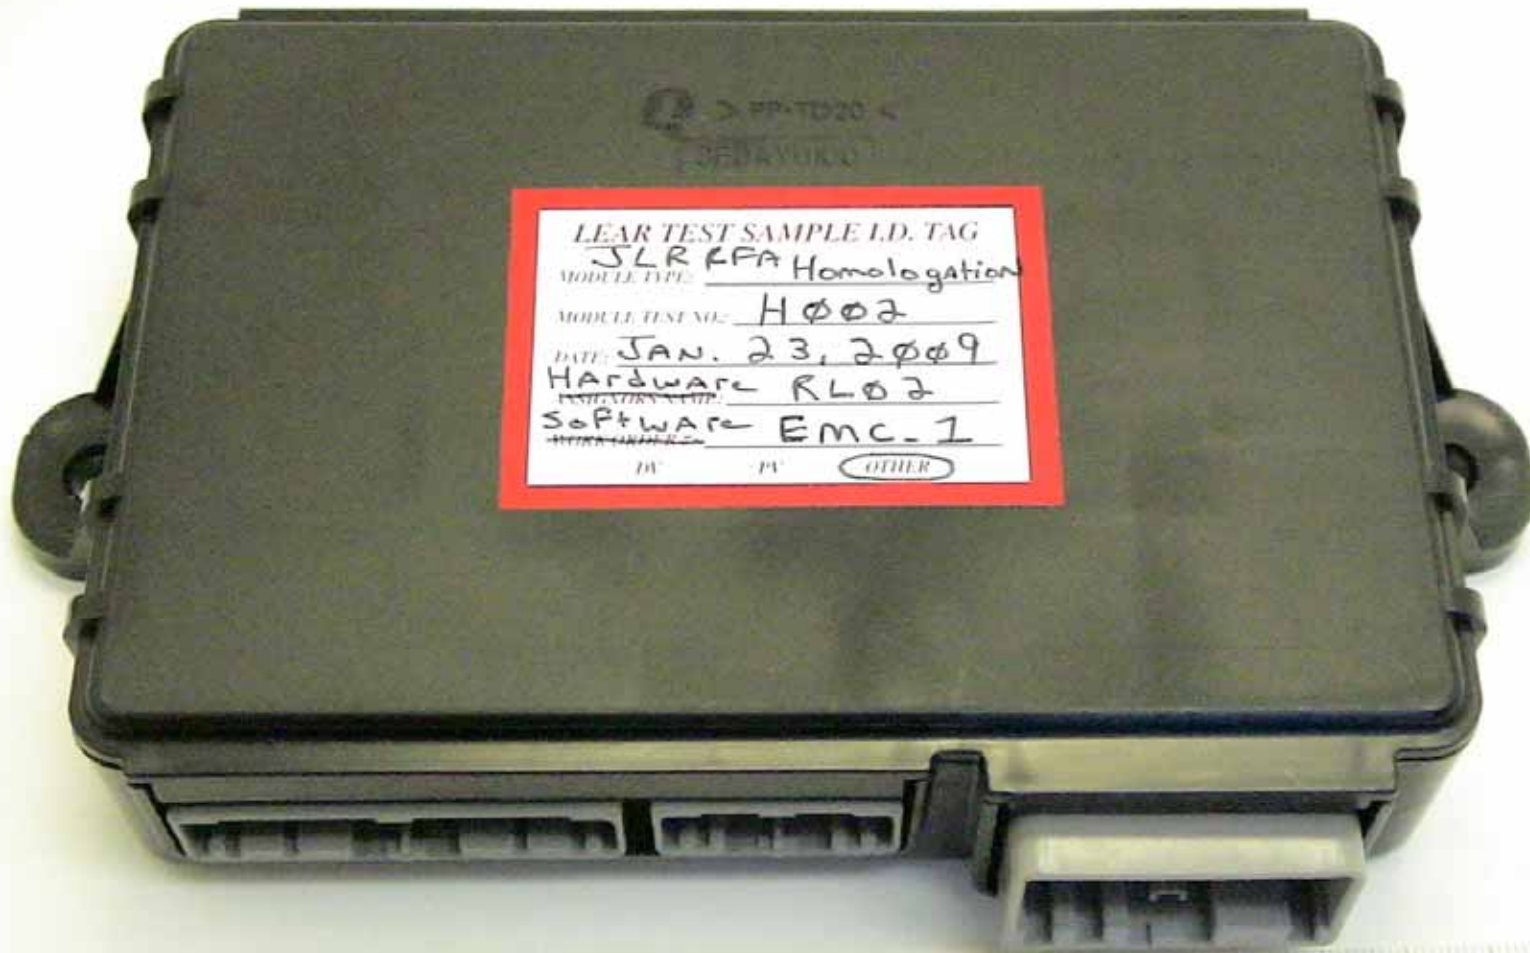

DUT with Harness

DUT (top)

LEAR TEST SAMPLE I.D. TAG
JLR KPA Homologation
MODULE TYPE: _____
MODULE TEST NO: H002
DATE: JAN. 23, 2009
Hardware RLO2
SOFTWARE EMC-1
HW FW OTHER

DUT (bottom)

27 28 29 30 31 32 33 34 35 36 37 38 39 40 41 42 43 44 45 46 47 48 49 50