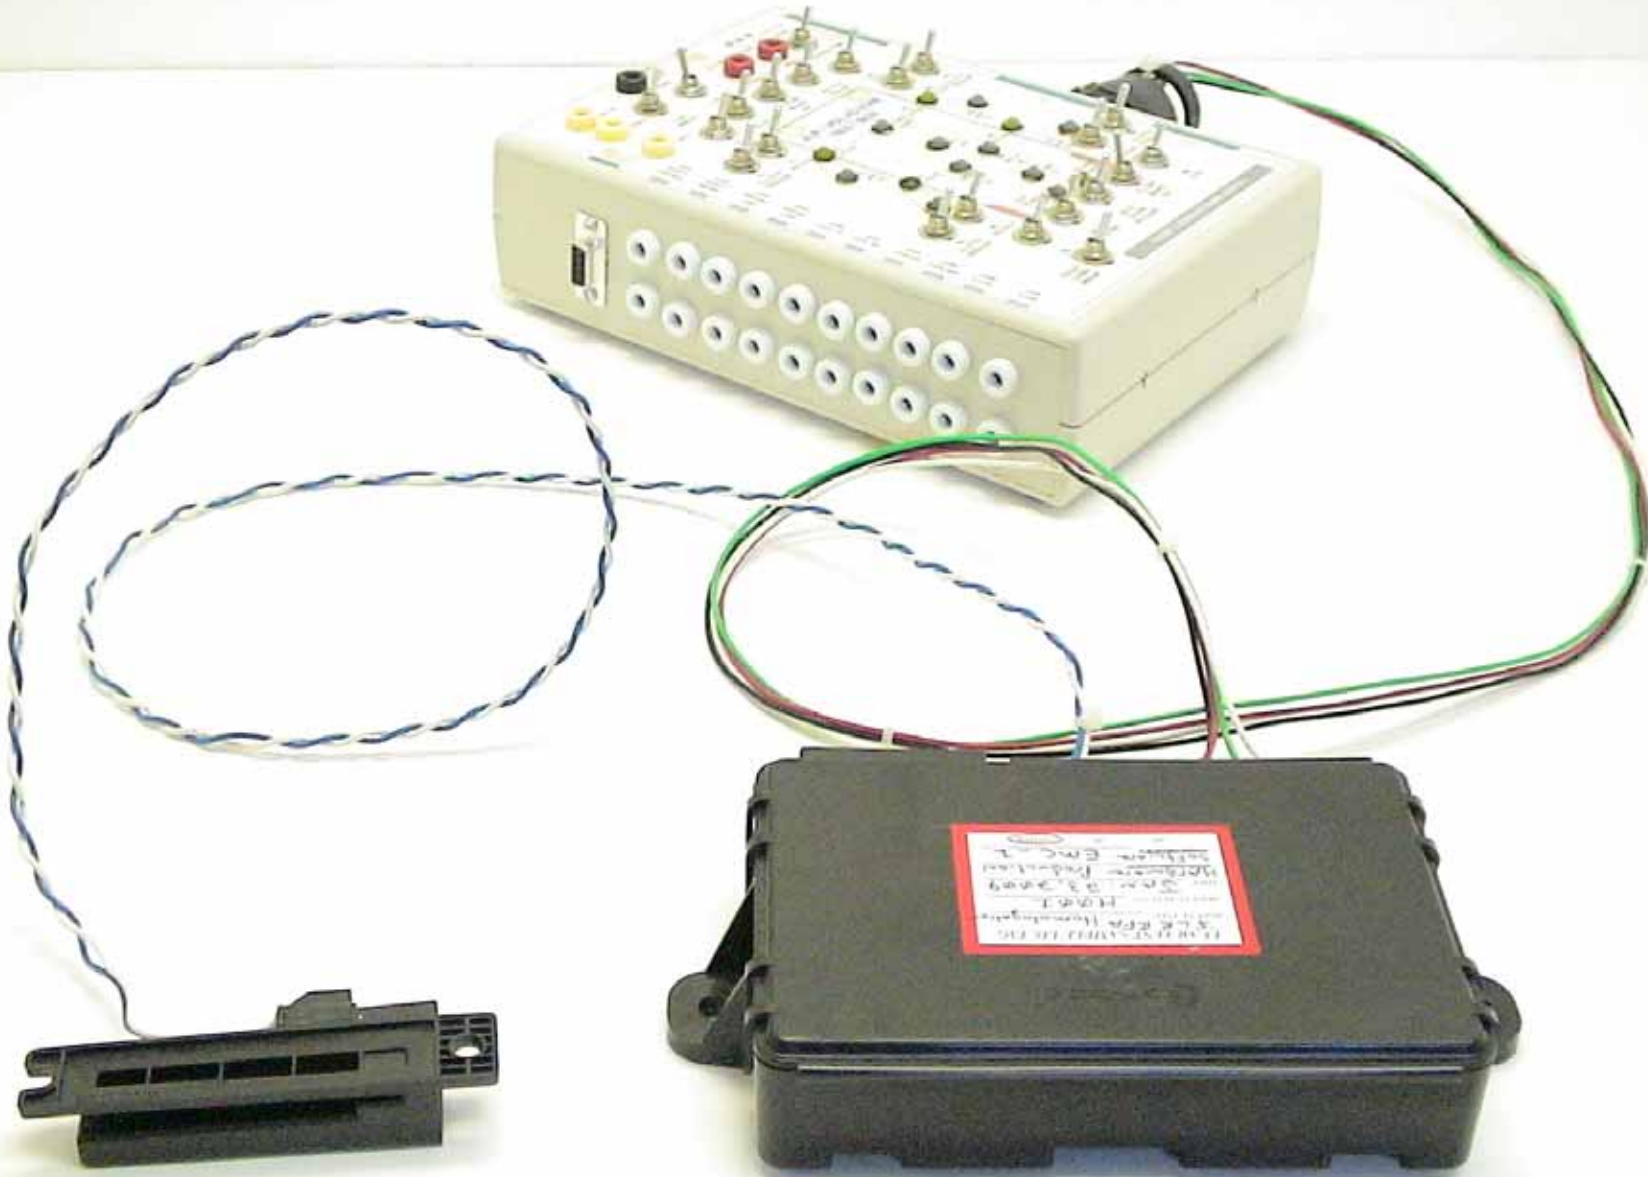

DUT with Harness

DUT (top)

LEAR TEST SAMPLE I.D. TAG
JLR KPA Homologation
MODULE TYPE: _____
MODULE TEST NO: H002
DATE: JAN. 23, 2009
Hardware RLO2
SOFTWARE EMC-1
HW FW OTHER

DUT (bottom)

27 28 29 30 31 32 33 34 35 36 37 38 39 40 41 42 43 44 45 46 47 48 49 50