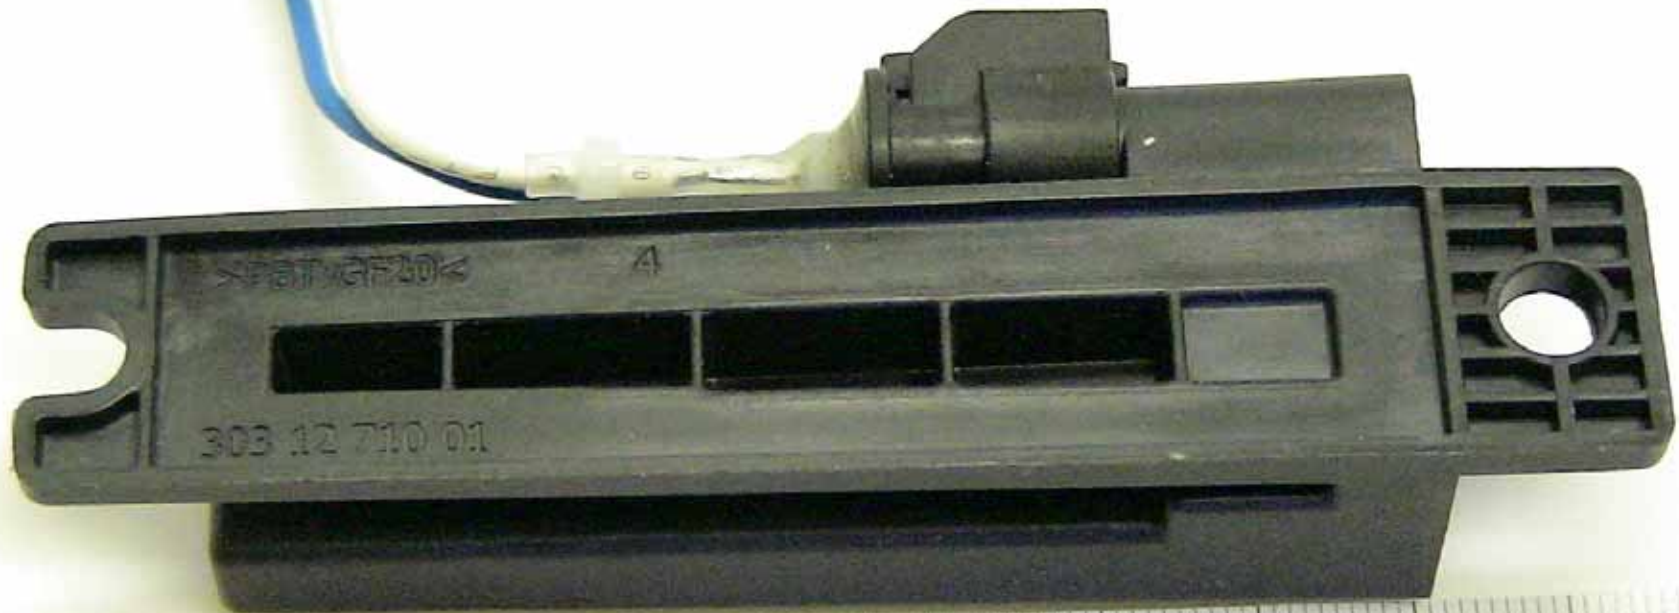

XPAT 2014

4

303 12 710 01