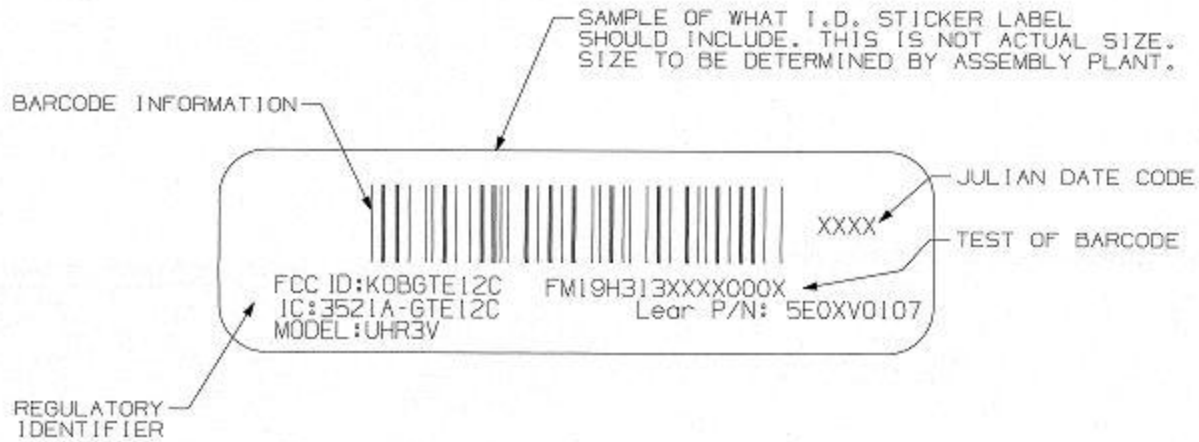

Date: January 3, 2012
RE: Lear Universal Transmitter Model # UHR3V
FCC ID: KOBGTE12C
IC: 3521A-GTE12C

Label Drawing

Label Location