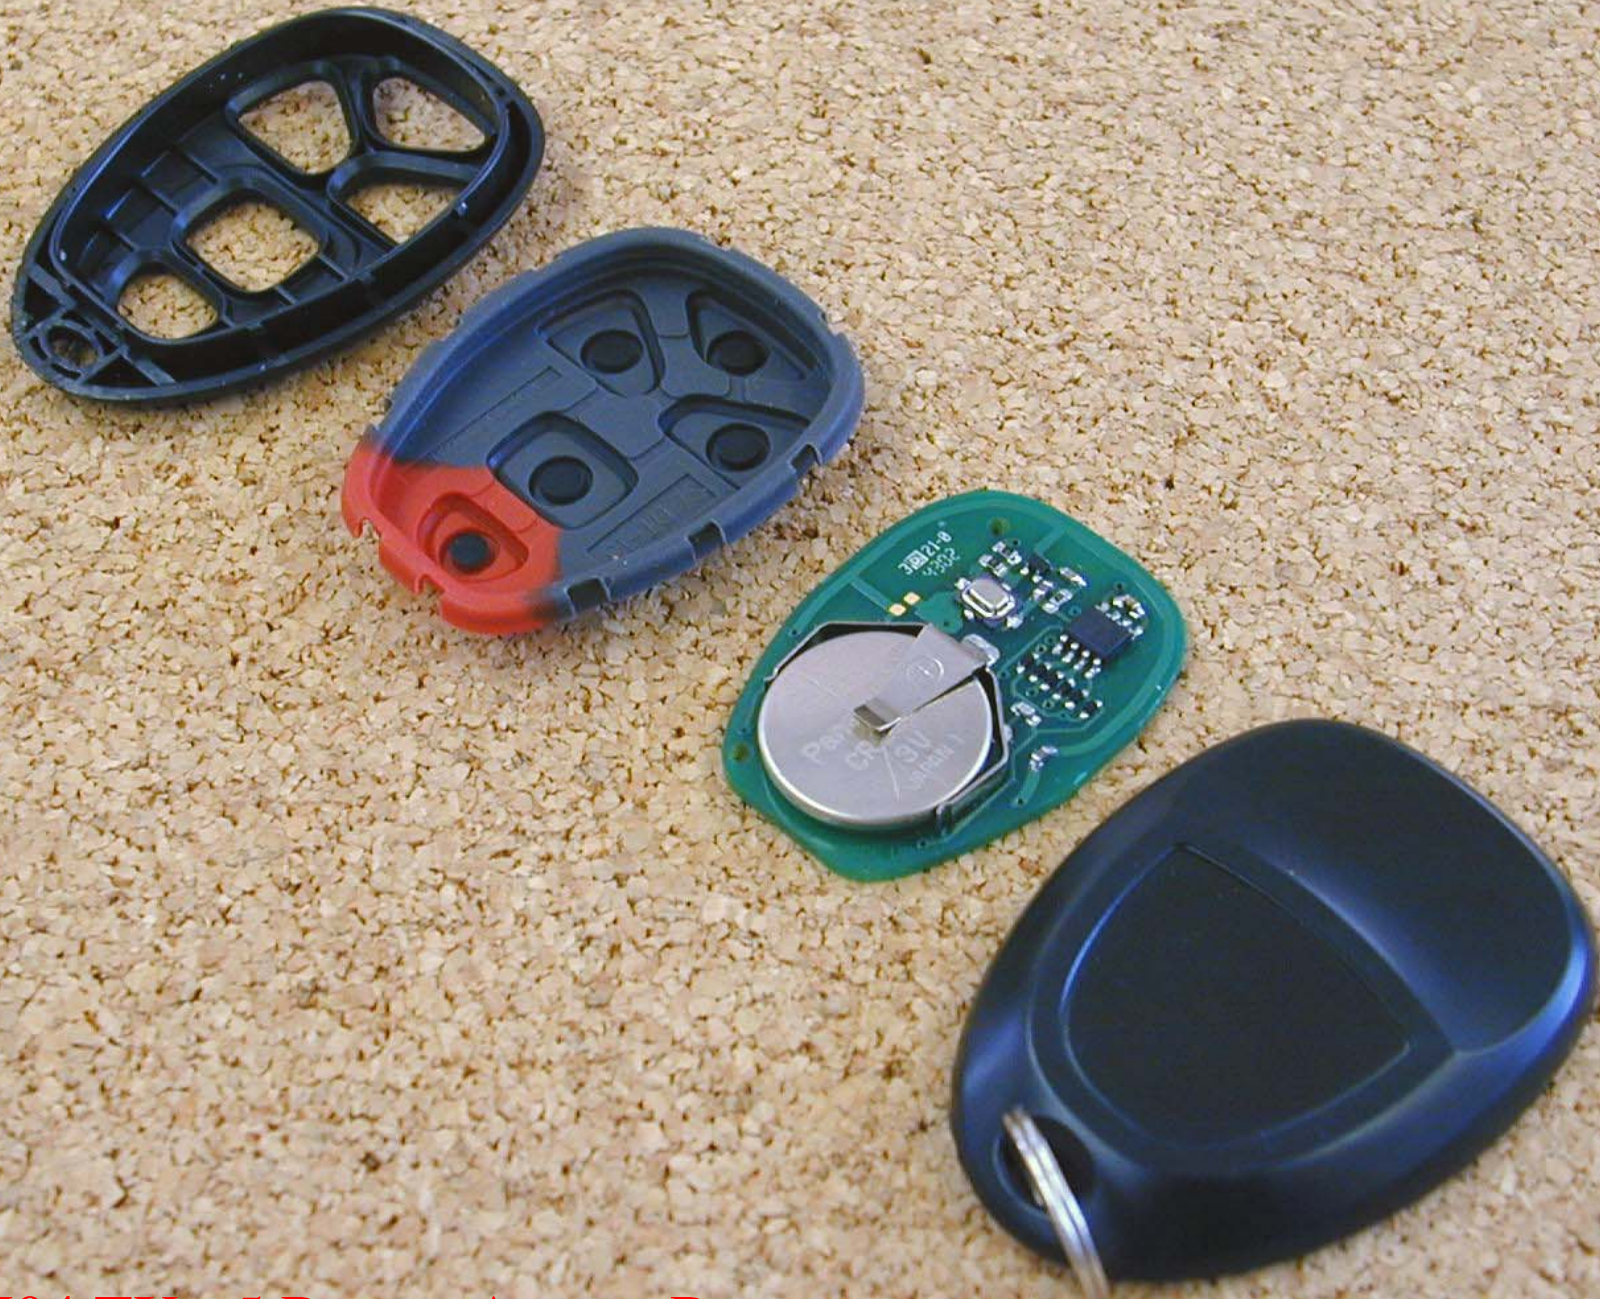

GM04 TX - 5 Button Apart - Top

GM04 TX - 5 Button Apart - Bottom

GM04 TX - 4 Button Apart - Top

GM04 TX - 4 Button Apart - Bottom

3121-0
4302

+

Panasonic
CR2032
3V
JAPAN 1

+SIDE UP

GM04 TX - Top (No Battery) - Murata SAW

GM04 TX - Bottom (No Battery) - Murata SAW

Kyocera SAW

Epcos SAW

Murata SAW

3 SAWs - Top (no batteries)