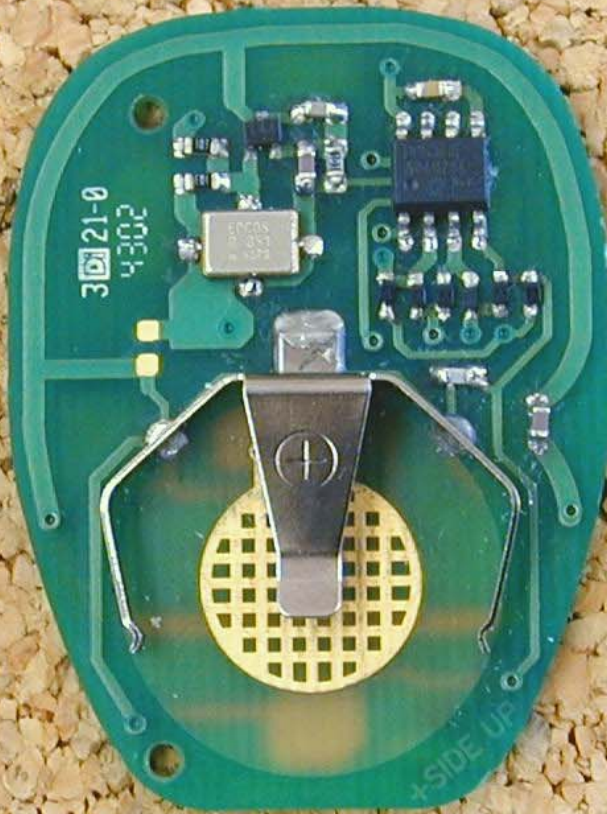

GM04 TX - 5 Button Apart - Top

GM04 TX - 5 Button Apart - Bottom

GM04 TX - 4 Button Apart - Top

GM04 TX - 4 Button Apart - Bottom

3121-0
4302

+

Panasonic
CR2032
3V
JAPAN 1

+SIDE UP

GM04 TX - Top (No Battery) - Murata SAW

GM04 TX - Bottom (No Battery) - Murata SAW

Kyocera SAW

Epcos SAW

Murata SAW

3 SAWs - Top (no batteries)