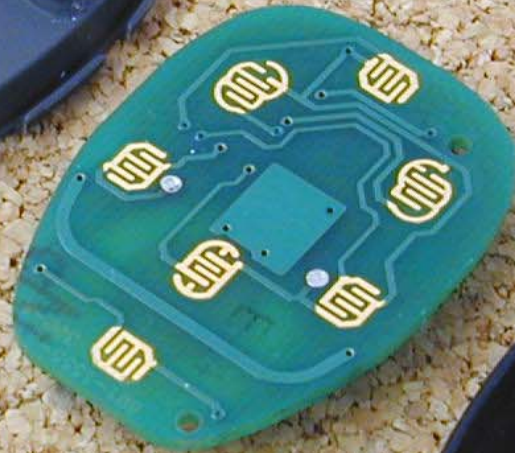

GM04 TX - 5 Button Apart - Top

GM04 TX - 5 Button Apart - Bottom

GM04 TX - 4 Button Apart - Top

GM04 TX - 4 Button Apart - Bottom

3121-0
4302

+

Panasonic
CR2032
3V
JAPAN 1

+SIDE UP

GM04 TX - Top (No Battery) - Murata SAW

GM04 TX - Bottom (No Battery) - Murata SAW

Kyocera SAW

Epcos SAW

Murata SAW

3 SAWs - Top (no batteries)