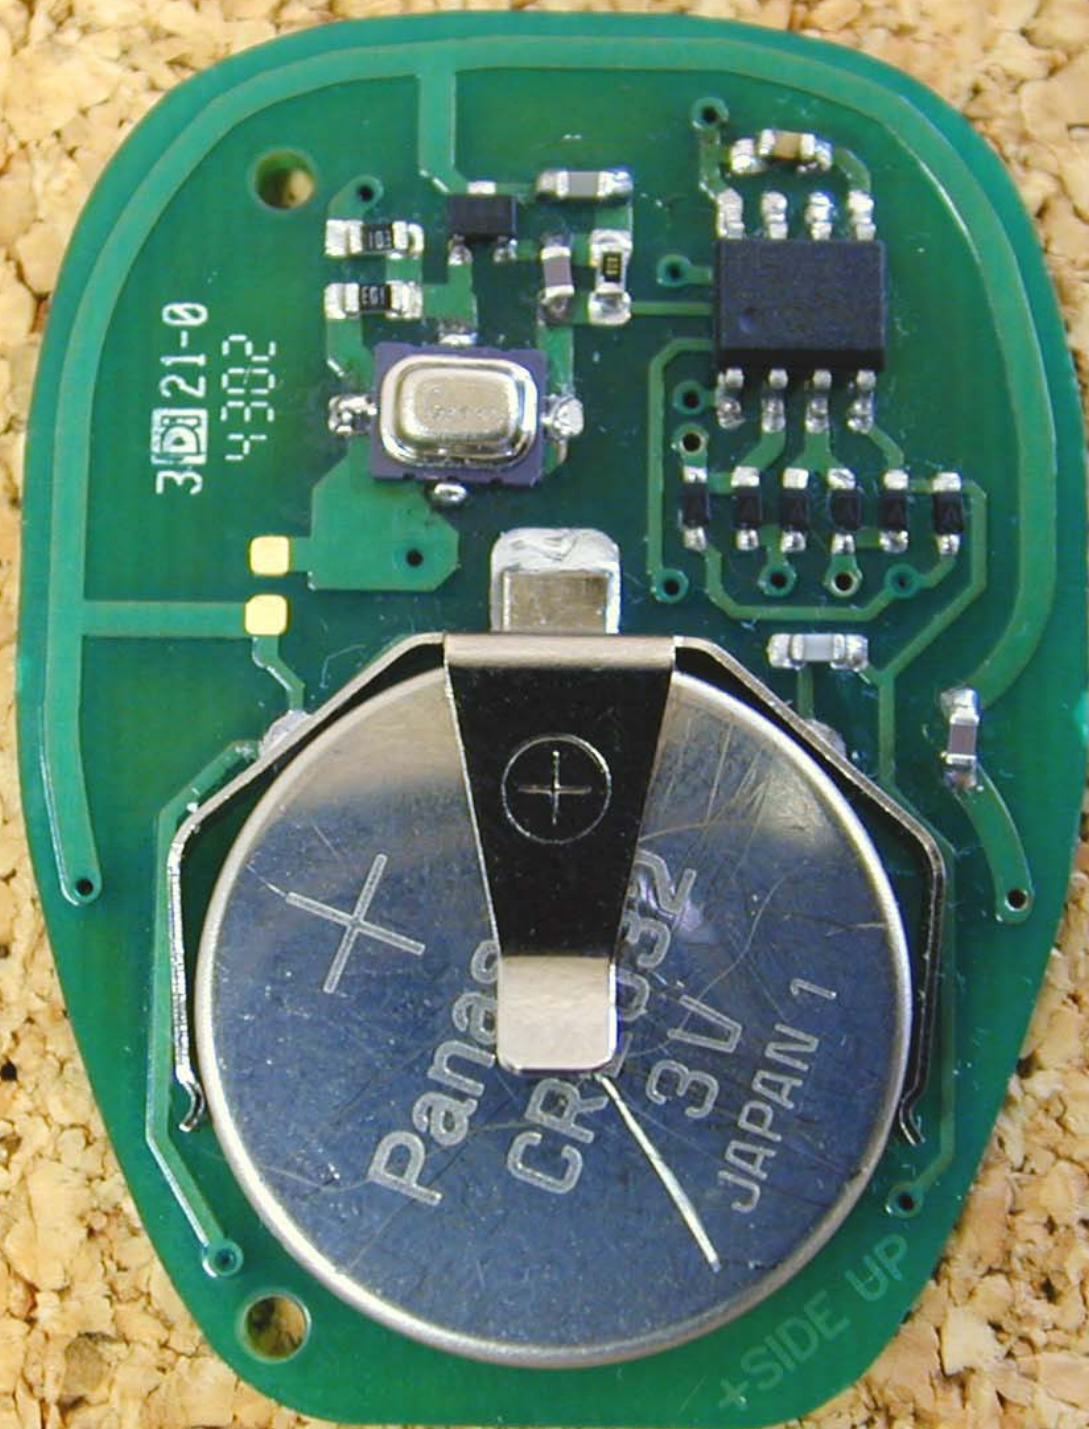

GM04 TX - 5 Button Apart - Top

GM04 TX - 5 Button Apart - Bottom

GM04 TX - 4 Button Apart - Top

GM04 TX - 4 Button Apart - Bottom

3121-0
4302

+

Panasonic
CR2032
3V
JAPAN 1

+SIDE UP

GM04 TX - Top (No Battery) - Murata SAW

GM04 TX - Bottom (No Battery) - Murata SAW

Kyocera SAW

Epcos SAW

Murata SAW

3 SAWs - Top (no batteries)