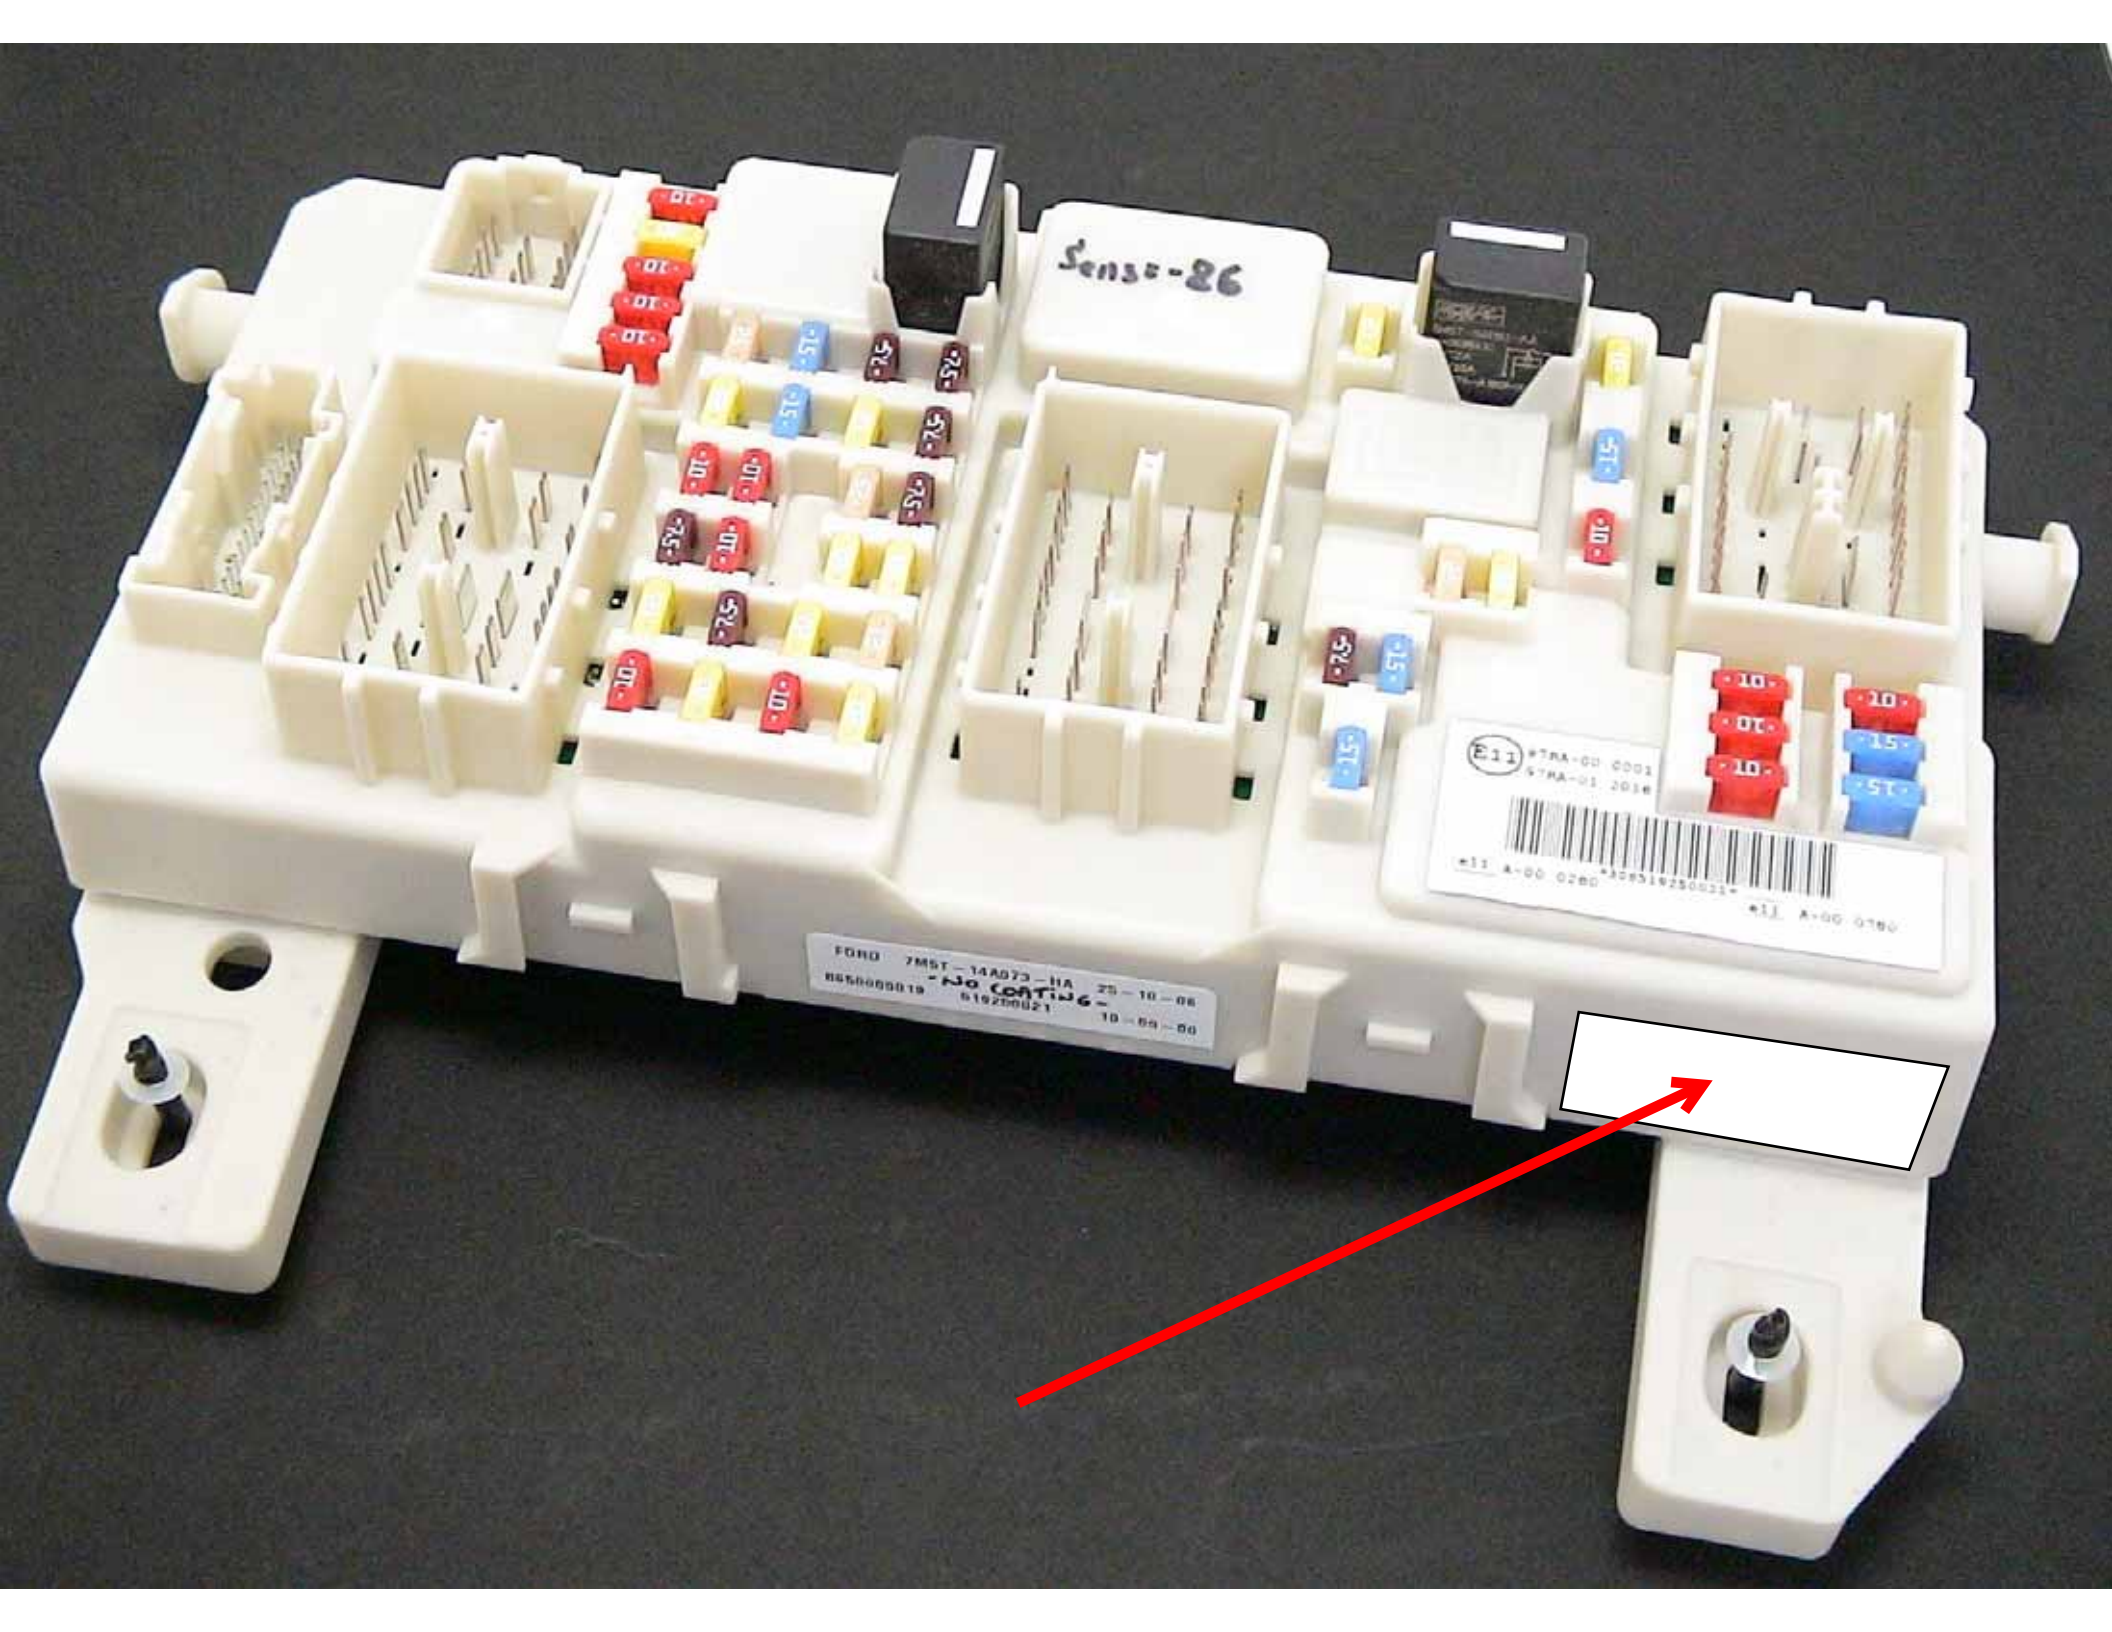

FCC ID: KOBFR07C214

**THIS DEVICE COMPLIES WITH PART 15 OF THE FCC RULES.
OPERATION IS SUBJECTED TO THE FOLLOWING TWO CONDITIONS:
(1) THIS DEVICE MAY NOT CAUSE HARMFUL INTERFERENCES, AND
(2) THIS DEVICE MUST ACCEPT ANY INTERFERENCE RECEIVED,
INCLUDING UNDESIRE OPERATION.**

Sense-26

FORD 7M5T-14A073-HA 25-10-06
8450000019 -No CONTIG-
619200021 10-09-00

E11 #TRA-00 0001
#TRA-01 2016
*11 A-00 0280 *309519250021*
*11 A-00 0780